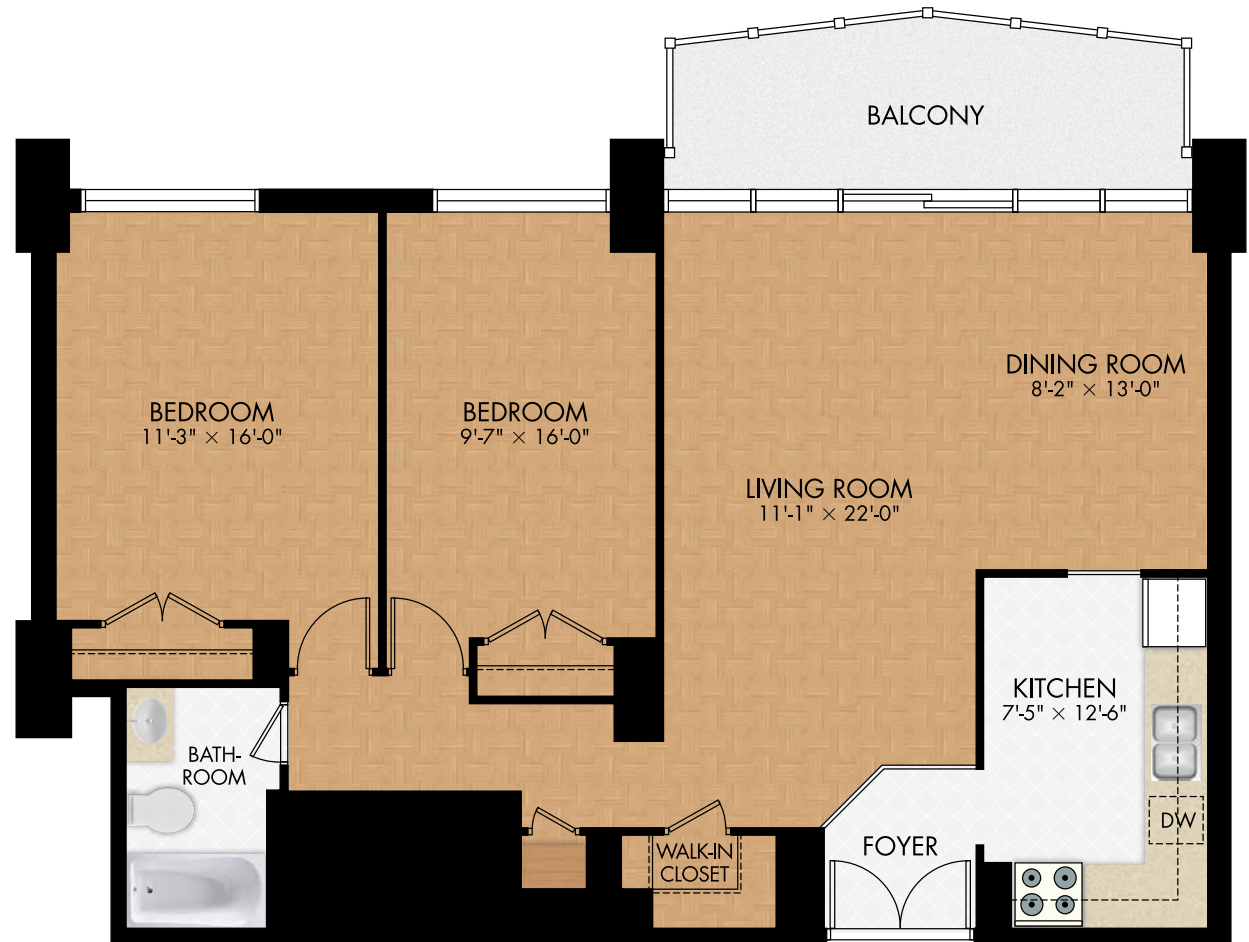

# 400 WALMER ROAD

2 BEDROOM  
SUITE TYPE "D"  
1,075 SQ FT

## SUITE FEATURES

- Hardwood Floors
- Air Conditioning
- Remodeled Kitchens and Bathrooms
- Private Balconies

2 BEDROOM  
SUITE TYPE "E"  
1,098 SQ FT