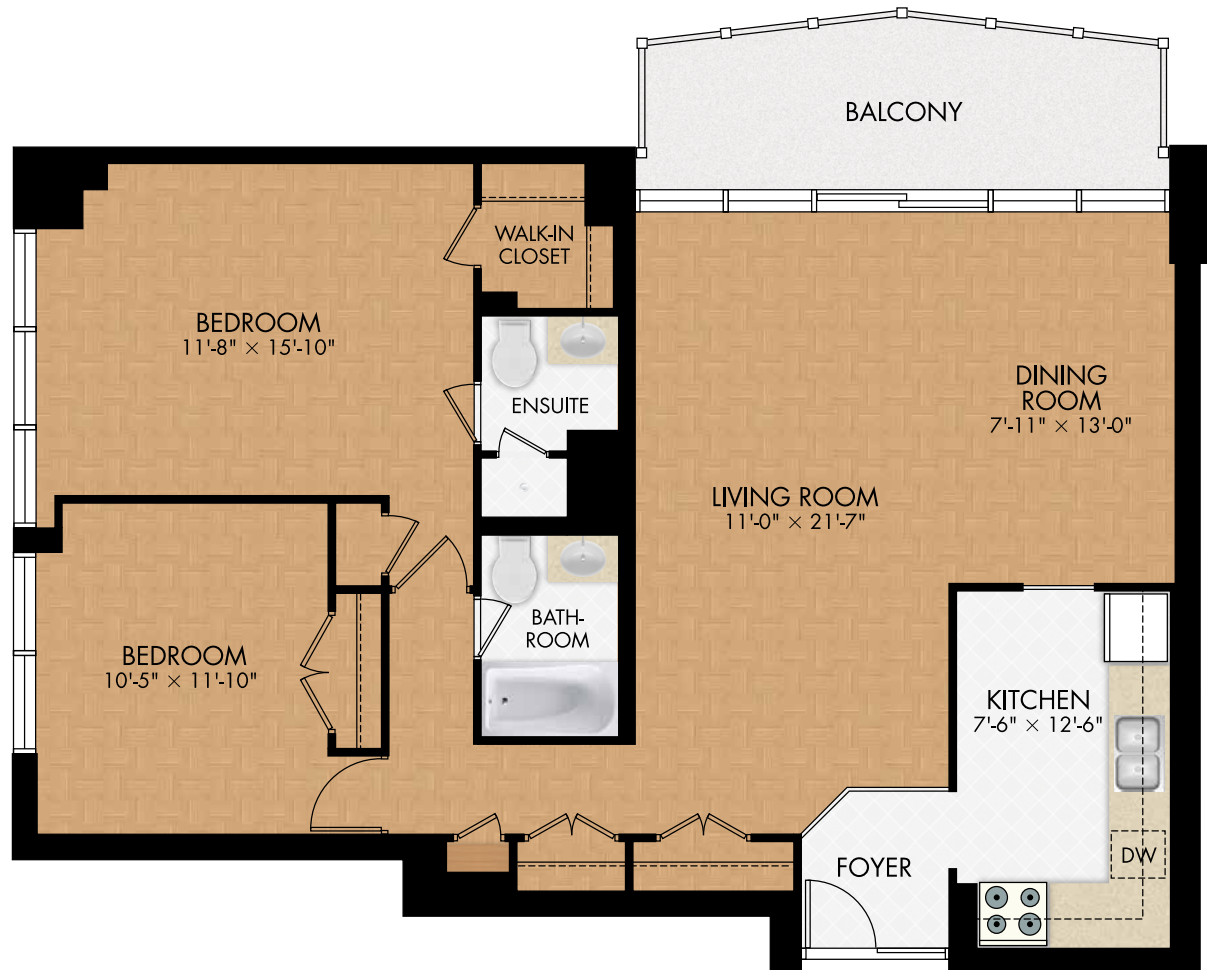

# 400 WALMER ROAD

2 BEDROOM  
SUITE TYPE "F"  
1,046 SQ FT

## SUITE FEATURES

- Hardwood Floors
- Air Conditioning
- Remodeled Kitchens and Bathrooms
- Private Balconies

# 400 WALMER ROAD

2 BEDROOM  
SUITE TYPE "D"  
1,075 SQ FT

## SUITE FEATURES

- Hardwood Floors
- Air Conditioning
- Remodeled Kitchens and Bathrooms
- Private Balconies

2 BEDROOM  
SUITE TYPE "E"  
1,098 SQ FT