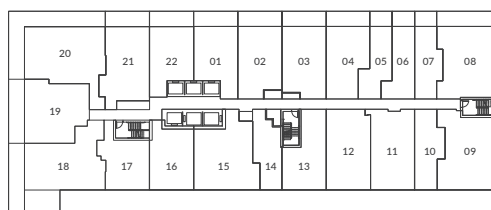

## Lawrence

2 Bedroom  
Interior: 1120 Sq. Ft.  
Exterior: 485 Sq. Ft.

Level 2

All dimensions, areas, and drawings are approximate and are subject to change without notice. Actual dimensions may vary from the stated floor area.

# THE LIVMORE

greenwood

2 Bedroom  
 Interior: 820 Sq. Ft.  
 Exterior: 131 Sq. Ft.

Level 2

Level 3 - 4

All dimensions, areas, and drawings are approximate and are subject to change without notice. Actual dimensions may vary from the stated floor area.

# THE LIVMORE

donlands

2 Bedroom  
 Interior: 866 Sq. Ft.  
 Exterior: 200 Sq. Ft.

Levels 2 - 4

All dimensions, areas, and drawings are approximate and are subject to change without notice. Actual dimensions may vary from the stated floor area.