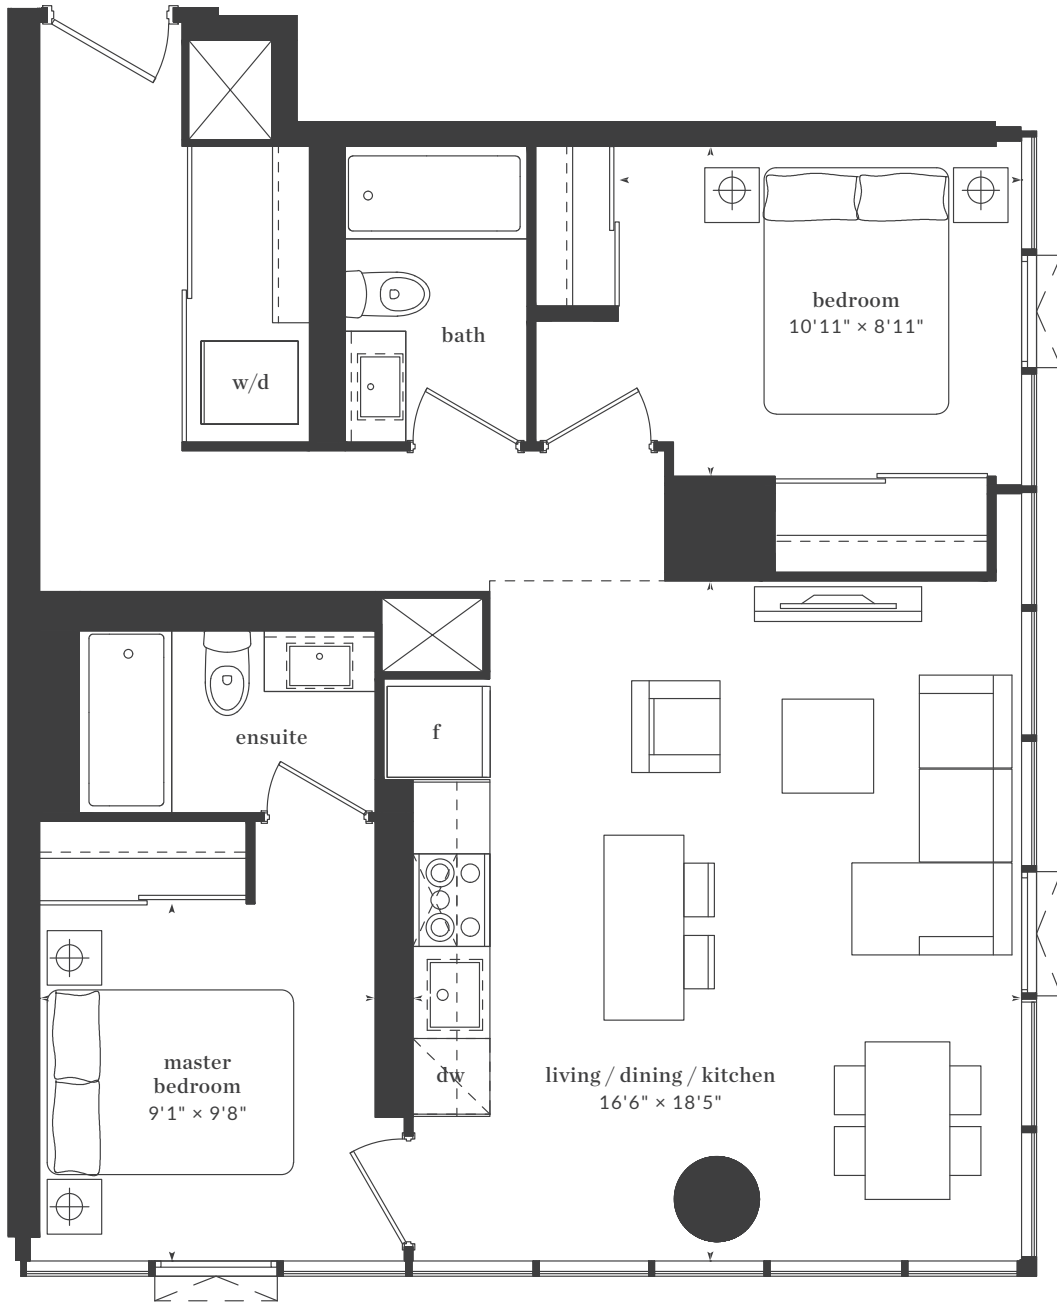

# THE LIVMORE

**bathurst**

2 Bedroom  
Interior: 1066 Sq. Ft.

Levels 22 - 25

All dimensions, areas, and drawings are approximate and are subject to change without notice. Actual dimensions may vary from the stated floor area.

# THE LIVMORE

keele

2 Bedroom  
Interior: 823 Sq. Ft.

Levels 22 - 25 only

All dimensions, areas, and drawings are approximate and are subject to change without notice. Actual dimensions may vary from the stated floor area.

# THE LIVMORE

dupont

2 Bedroom  
Interior: 872 Sq. Ft.

Levels 21 / 27

All dimensions, areas, and drawings are approximate and are subject to change without notice. Actual dimensions may vary from the stated floor area.

# THE LIVMORE

sherbourne

2 Bedroom  
Interior: 875 Sq. Ft.

Level 28

All dimensions, areas, and drawings are approximate and are subject to change without notice. Actual dimensions may vary from the stated floor area.