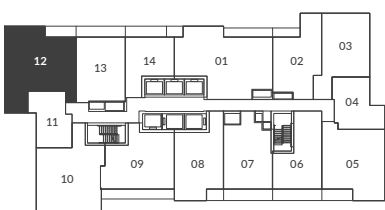

# THE LIVMORE

st. clair

2 Bedroom  
Interior: 829 Sq. Ft.

Level 3

All dimensions, areas, and drawings are approximate and are subject to change without notice. Actual dimensions may vary from the stated floor area.

# THE LIVMORE

summerhill

2 Bedroom  
Interior: 1001 Sq. Ft.

Level 3

All dimensions, areas, and drawings are approximate and are subject to change without notice. Actual dimensions may vary from the stated floor area.

# THE LIVMORE

queen's park

2 Bedroom  
Interior: 932 Sq. Ft.  
Exterior: 60 Sq. Ft.

Levels 6 - 20

All dimensions, areas, and drawings are approximate and are subject to change without notice. Actual dimensions may vary from the stated floor area.

THE  
**LIVMORE**

**osgoode**

2 Bedroom  
Interior: 904 Sq. Ft.

Levels 6 - 20 / 29 - 42

All dimensions, areas, and drawings are approximate and are subject to change without notice. Actual dimensions may vary from the stated floor area.