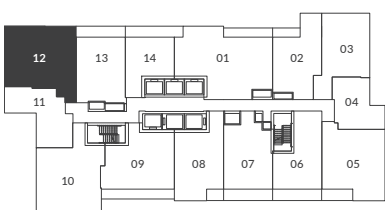

THE LIVMORE

broadview

2 Bedroom
Interior: 875 Sq. Ft.
Exterior: 60 Sq. Ft.

Levels 29 - 43

All dimensions, areas, and drawings are approximate and are subject to change without notice. Actual dimensions may vary from the stated floor area.