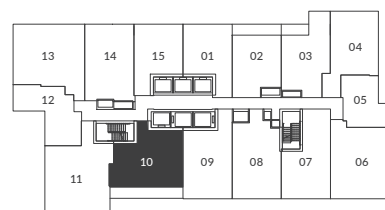

THE  
**LIVMORE**

**osgoode**

2 Bedroom  
Interior: 904 Sq. Ft.

Levels 6 - 20 / 29 - 42

All dimensions, areas, and drawings are approximate and are subject to change without notice. Actual dimensions may vary from the stated floor area.

# THE LIVMORE

st. andrew

2 Bedroom  
 Interior: 766 Sq. Ft.  
 Exterior: 124 Sq. Ft.

Levels 6 - 20 / 29 - 43

Level 21

Level 28

All dimensions, areas, and drawings are approximate and are subject to change without notice. Actual dimensions may vary from the stated floor area.