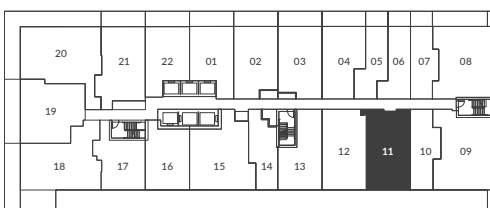

# THE LIVMORE

greenwood

2 Bedroom  
 Interior: 820 Sq. Ft.  
 Exterior: 131 Sq. Ft.

Level 2

Level 3 - 4

All dimensions, areas, and drawings are approximate and are subject to change without notice. Actual dimensions may vary from the stated floor area.

# THE LIVMORE

donlands

2 Bedroom  
 Interior: 866 Sq. Ft.  
 Exterior: 200 Sq. Ft.

Levels 2 - 4

All dimensions, areas, and drawings are approximate and are subject to change without notice. Actual dimensions may vary from the stated floor area.

# THE LIVMORE

st. clair

2 Bedroom  
Interior: 829 Sq. Ft.

Level 3

All dimensions, areas, and drawings are approximate and are subject to change without notice. Actual dimensions may vary from the stated floor area.

# THE LIVMORE

summerhill

2 Bedroom  
Interior: 1001 Sq. Ft.

Level 3

All dimensions, areas, and drawings are approximate and are subject to change without notice. Actual dimensions may vary from the stated floor area.