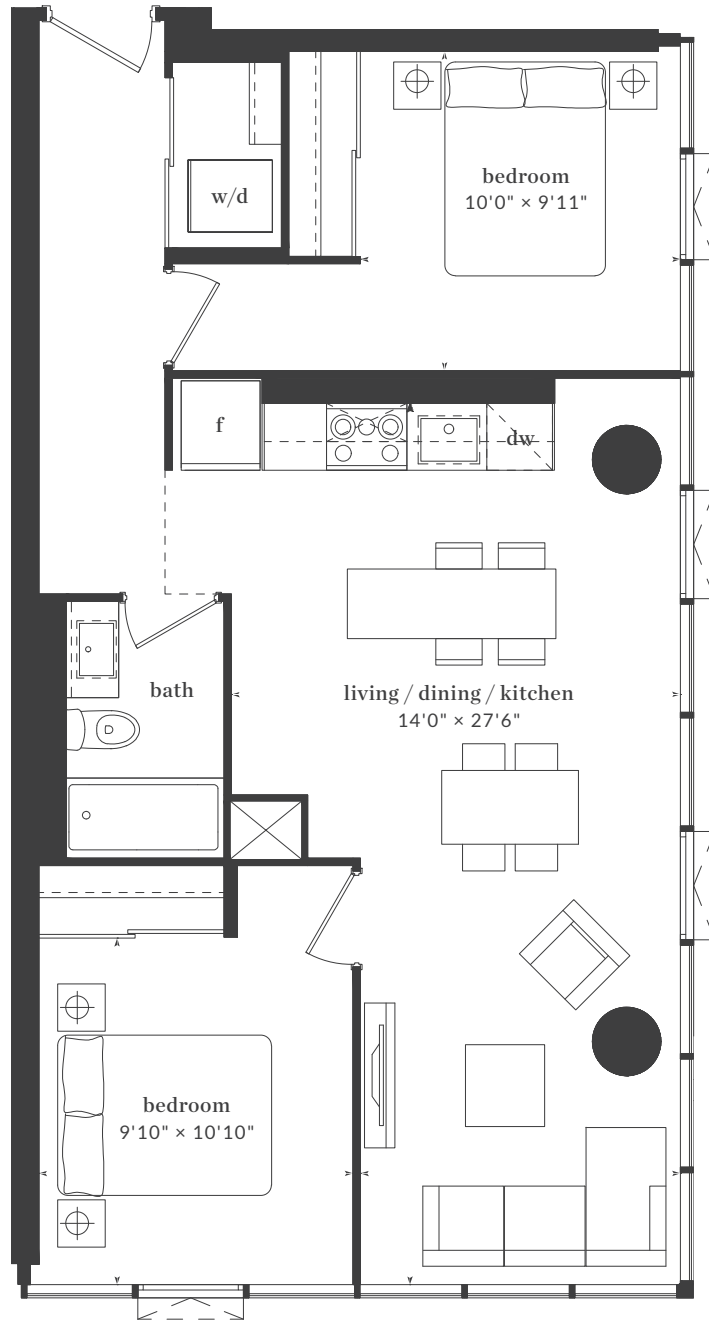

# THE LIVMORE

yonge

2 Bedroom  
Interior: 928 Sq. Ft.

Levels 22 - 25

All dimensions, areas, and drawings are approximate and are subject to change without notice. Actual dimensions may vary from the stated floor area.

# THE LIVMORE

**bathurst**

2 Bedroom  
Interior: 1066 Sq. Ft.

Levels 22 - 25

All dimensions, areas, and drawings are approximate and are subject to change without notice. Actual dimensions may vary from the stated floor area.

# THE LIVMORE

keele

2 Bedroom  
Interior: 823 Sq. Ft.

Levels 22 - 25 only

All dimensions, areas, and drawings are approximate and are subject to change without notice. Actual dimensions may vary from the stated floor area.

# THE LIVMORE

dupont

2 Bedroom  
Interior: 872 Sq. Ft.

Levels 21 / 27

All dimensions, areas, and drawings are approximate and are subject to change without notice. Actual dimensions may vary from the stated floor area.