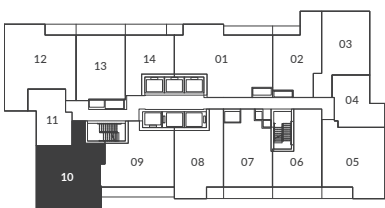

# THE LIVMORE

summerhill

2 Bedroom  
Interior: 1001 Sq. Ft.

Level 3

All dimensions, areas, and drawings are approximate and are subject to change without notice. Actual dimensions may vary from the stated floor area.

# THE LIVMORE

queen's park

2 Bedroom  
Interior: 932 Sq. Ft.  
Exterior: 60 Sq. Ft.

Levels 6 - 20

All dimensions, areas, and drawings are approximate and are subject to change without notice. Actual dimensions may vary from the stated floor area.

THE  
**LIVMORE**

**osgoode**

2 Bedroom  
Interior: 904 Sq. Ft.

Levels 6 - 20 / 29 - 42

All dimensions, areas, and drawings are approximate and are subject to change without notice. Actual dimensions may vary from the stated floor area.