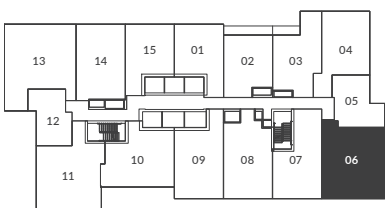

# THE LIVMORE

keele

2 Bedroom  
Interior: 823 Sq. Ft.

Levels 22 - 25 only

All dimensions, areas, and drawings are approximate and are subject to change without notice. Actual dimensions may vary from the stated floor area.

# THE LIVMORE

dupont

2 Bedroom  
Interior: 872 Sq. Ft.

Levels 21 / 27

All dimensions, areas, and drawings are approximate and are subject to change without notice. Actual dimensions may vary from the stated floor area.