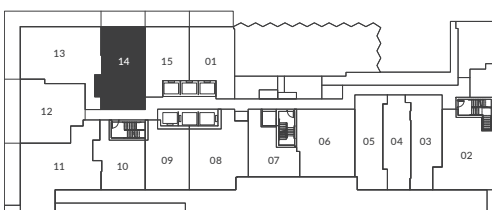

## Lawrence

2 Bedroom  
Interior: 1120 Sq. Ft.  
Exterior: 485 Sq. Ft.

Level 2

All dimensions, areas, and drawings are approximate and are subject to change without notice. Actual dimensions may vary from the stated floor area.

# THE LIVMORE

greenwood

2 Bedroom  
 Interior: 820 Sq. Ft.  
 Exterior: 131 Sq. Ft.

Level 2

Level 3 - 4

All dimensions, areas, and drawings are approximate and are subject to change without notice. Actual dimensions may vary from the stated floor area.

# THE LIVMORE

donlands

2 Bedroom  
 Interior: 866 Sq. Ft.  
 Exterior: 200 Sq. Ft.

Levels 2 - 4

All dimensions, areas, and drawings are approximate and are subject to change without notice. Actual dimensions may vary from the stated floor area.