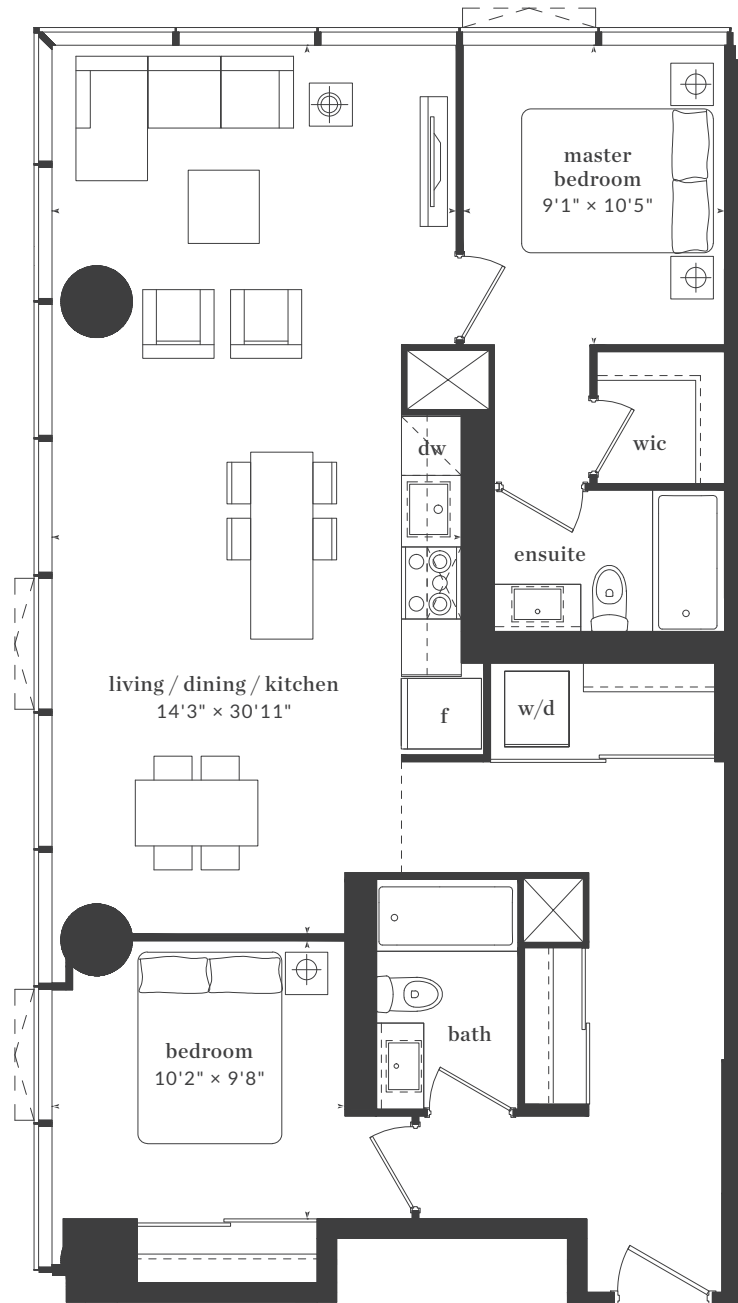

# THE LIVMORE

kipling

2 Bedroom  
Interior: 753 Sq. Ft.

Level 21

All dimensions, areas, and drawings are approximate and are subject to change without notice. Actual dimensions may vary from the stated floor area.

# THE LIVMORE

bay

2 Bedroom  
Interior: 775 Sq. Ft.  
Exterior: 29 Sq. Ft.

Levels 22 - 25

All dimensions, areas, and drawings are approximate and are subject to change without notice. Actual dimensions may vary from the stated floor area.

# THE LIVMORE

yonge

2 Bedroom  
Interior: 928 Sq. Ft.

Levels 22 - 25

All dimensions, areas, and drawings are approximate and are subject to change without notice. Actual dimensions may vary from the stated floor area.

# THE LIVMORE

**bathurst**

2 Bedroom  
Interior: 1066 Sq. Ft.

Levels 22 - 25

All dimensions, areas, and drawings are approximate and are subject to change without notice. Actual dimensions may vary from the stated floor area.