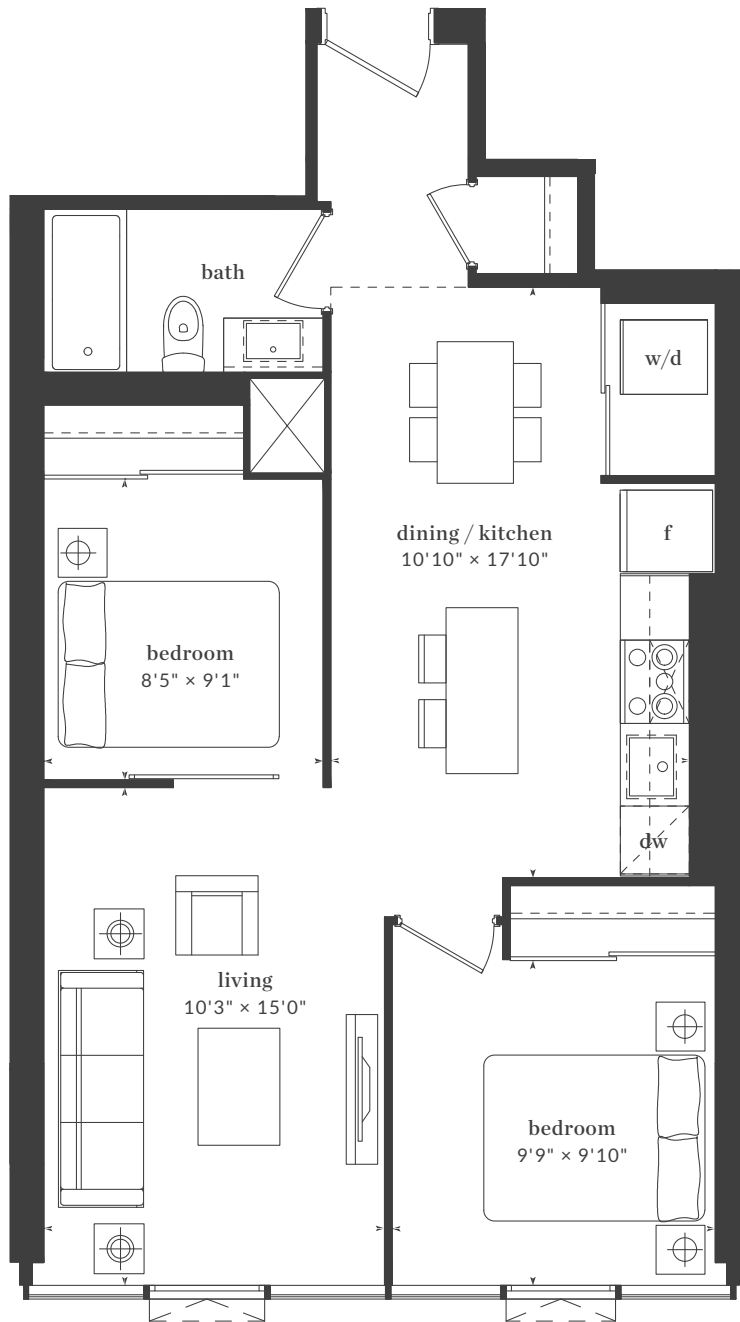

# THE LIVMORE

st. andrew

2 Bedroom  
 Interior: 766 Sq. Ft.  
 Exterior: 124 Sq. Ft.

Levels 6 - 20 / 29 - 43

Level 21

Level 28

All dimensions, areas, and drawings are approximate and are subject to change without notice. Actual dimensions may vary from the stated floor area.

# THE LIVMORE

**dundas**

2 Bedroom  
 Interior: 807 Sq. Ft.  
 Exterior: 63 Sq. Ft.

Levels 6 - 20 / 29 - 42

Level 28 (no balcony for suite 2806)

All dimensions, areas, and drawings are approximate and are subject to change without notice. Actual dimensions may vary from the stated floor area.

# THE LIVMORE

kipling

2 Bedroom  
Interior: 753 Sq. Ft.

Level 21

All dimensions, areas, and drawings are approximate and are subject to change without notice. Actual dimensions may vary from the stated floor area.

# THE LIVMORE

bay

2 Bedroom  
Interior: 775 Sq. Ft.  
Exterior: 29 Sq. Ft.

Levels 22 - 25

All dimensions, areas, and drawings are approximate and are subject to change without notice. Actual dimensions may vary from the stated floor area.