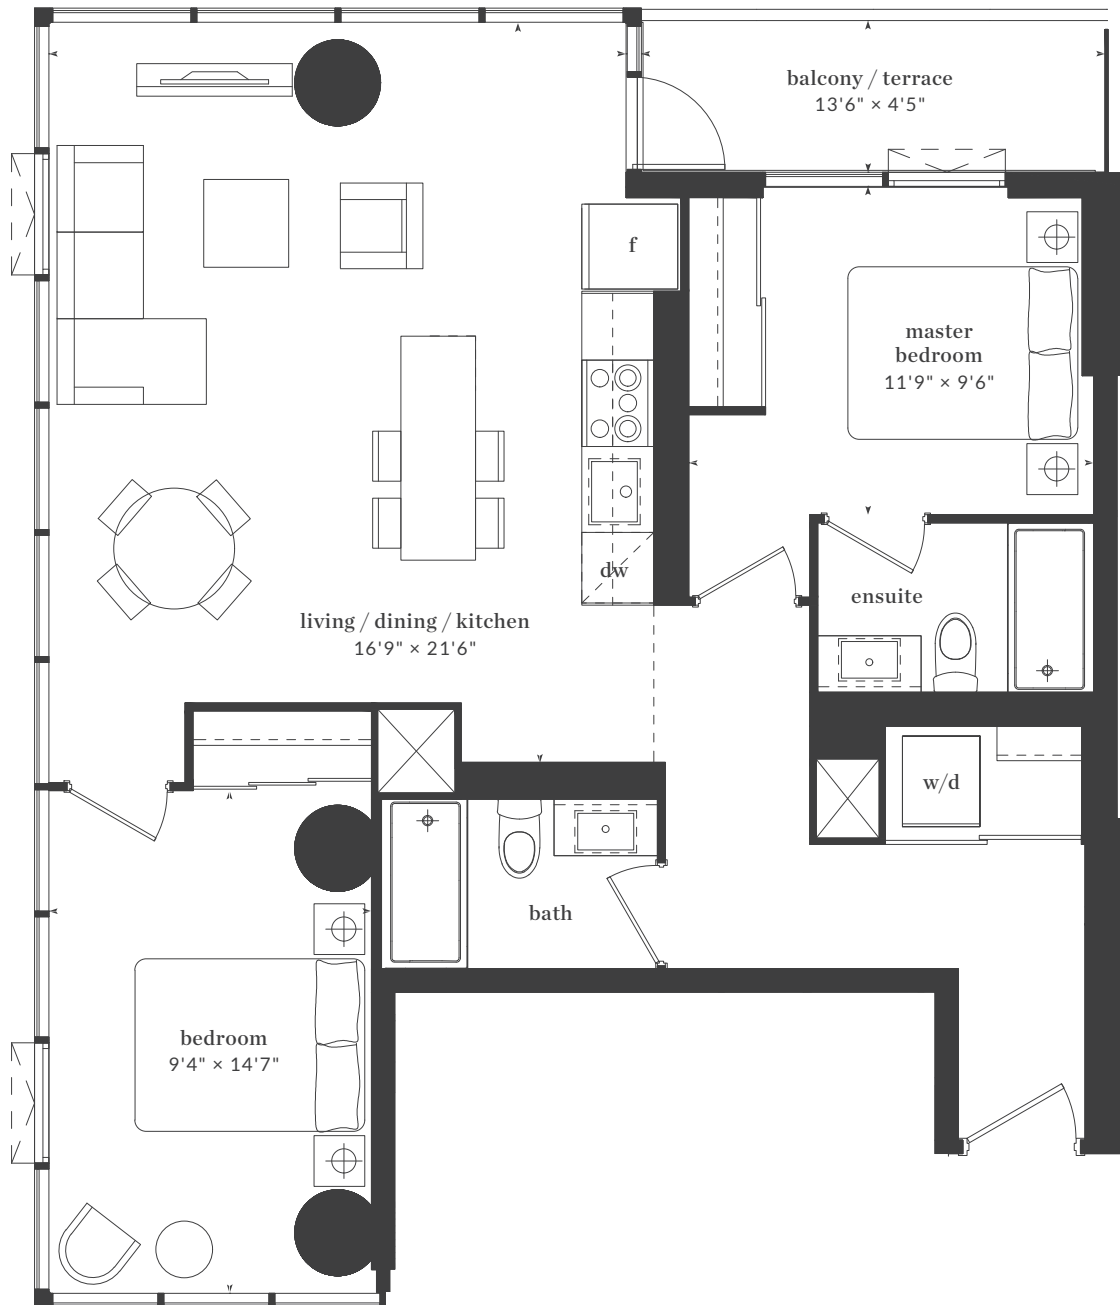

# THE LIVMORE

st. clair

2 Bedroom  
Interior: 829 Sq. Ft.

Level 3

All dimensions, areas, and drawings are approximate and are subject to change without notice. Actual dimensions may vary from the stated floor area.

# THE LIVMORE

summerhill

2 Bedroom  
Interior: 1001 Sq. Ft.

Level 3

All dimensions, areas, and drawings are approximate and are subject to change without notice. Actual dimensions may vary from the stated floor area.

# THE LIVMORE

queen's park

2 Bedroom  
Interior: 932 Sq. Ft.  
Exterior: 60 Sq. Ft.

Levels 6 - 20

All dimensions, areas, and drawings are approximate and are subject to change without notice. Actual dimensions may vary from the stated floor area.

THE  
**LIVMORE**

**osgoode**

2 Bedroom  
Interior: 904 Sq. Ft.

Levels 6 - 20 / 29 - 42

All dimensions, areas, and drawings are approximate and are subject to change without notice. Actual dimensions may vary from the stated floor area.