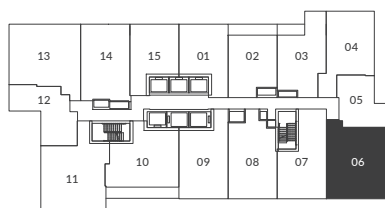

Level 28 (no balcony for suite 2806)

All dimensions, areas, and drawings are approximate and are subject to change without notice. Actual dimensions may vary from the stated floor area.