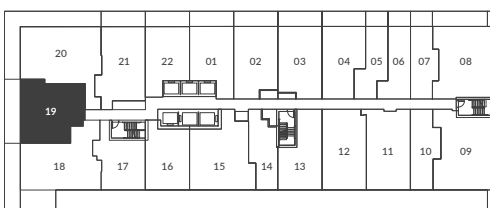

## Lawrence

2 Bedroom  
Interior: 1120 Sq. Ft.  
Exterior: 485 Sq. Ft.

Level 2

All dimensions, areas, and drawings are approximate and are subject to change without notice. Actual dimensions may vary from the stated floor area.

# THE LIVMORE

greenwood

2 Bedroom  
 Interior: 820 Sq. Ft.  
 Exterior: 131 Sq. Ft.

Level 2

Level 3 - 4

All dimensions, areas, and drawings are approximate and are subject to change without notice. Actual dimensions may vary from the stated floor area.

# THE LIVMORE

donlands

2 Bedroom  
 Interior: 866 Sq. Ft.  
 Exterior: 200 Sq. Ft.

Levels 2 - 4

All dimensions, areas, and drawings are approximate and are subject to change without notice. Actual dimensions may vary from the stated floor area.

# THE LIVMORE

st. clair

2 Bedroom  
Interior: 829 Sq. Ft.

Level 3

All dimensions, areas, and drawings are approximate and are subject to change without notice. Actual dimensions may vary from the stated floor area.