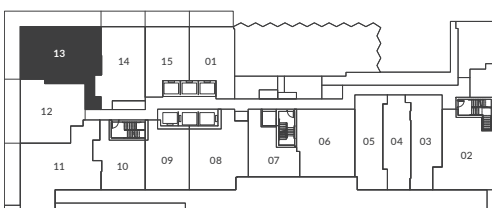

## Lawrence

2 Bedroom  
Interior: 1120 Sq. Ft.  
Exterior: 485 Sq. Ft.

Level 2

All dimensions, areas, and drawings are approximate and are subject to change without notice. Actual dimensions may vary from the stated floor area.

# THE LIVMORE

greenwood

2 Bedroom  
 Interior: 820 Sq. Ft.  
 Exterior: 131 Sq. Ft.

Level 2

Level 3 - 4

All dimensions, areas, and drawings are approximate and are subject to change without notice. Actual dimensions may vary from the stated floor area.