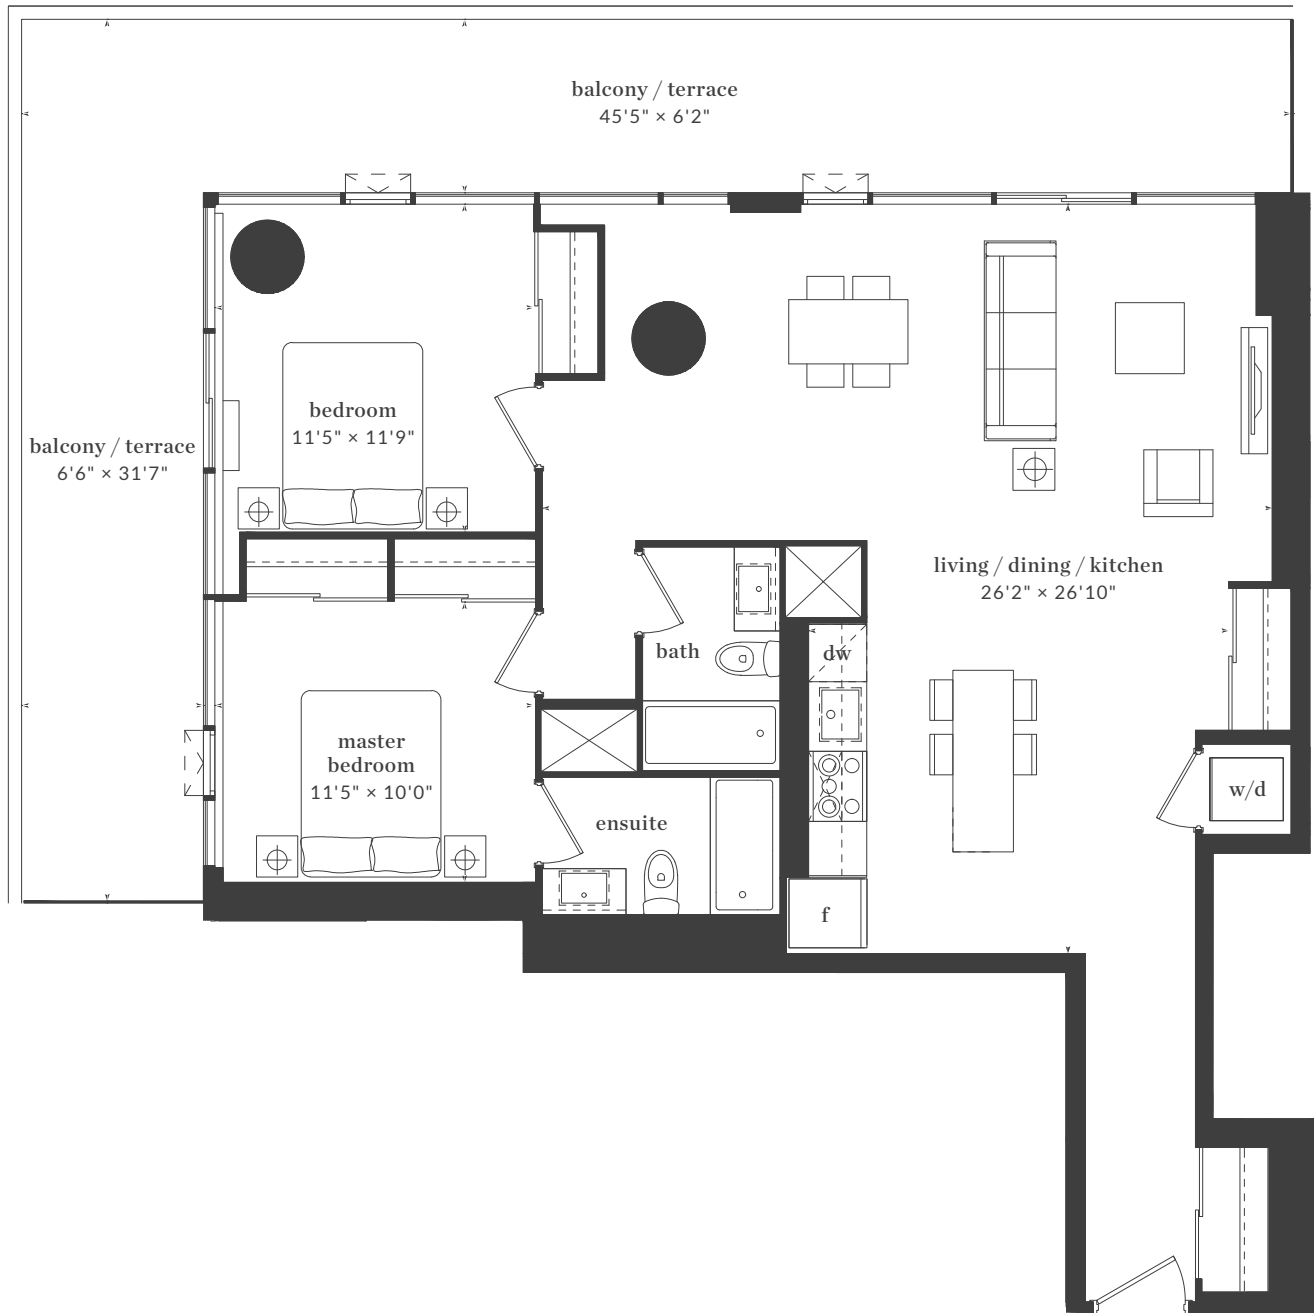

## Lawrence

2 Bedroom  
Interior: 1120 Sq. Ft.  
Exterior: 485 Sq. Ft.

Level 2

All dimensions, areas, and drawings are approximate and are subject to change without notice. Actual dimensions may vary from the stated floor area.

# THE LIVMORE

greenwood

2 Bedroom  
 Interior: 820 Sq. Ft.  
 Exterior: 131 Sq. Ft.

Level 2

Level 3 - 4

All dimensions, areas, and drawings are approximate and are subject to change without notice. Actual dimensions may vary from the stated floor area.

# THE LIVMORE

donlands

2 Bedroom  
 Interior: 866 Sq. Ft.  
 Exterior: 200 Sq. Ft.

Levels 2 - 4

All dimensions, areas, and drawings are approximate and are subject to change without notice. Actual dimensions may vary from the stated floor area.

# THE LIVMORE

st. clair

2 Bedroom  
Interior: 829 Sq. Ft.

Level 3

All dimensions, areas, and drawings are approximate and are subject to change without notice. Actual dimensions may vary from the stated floor area.