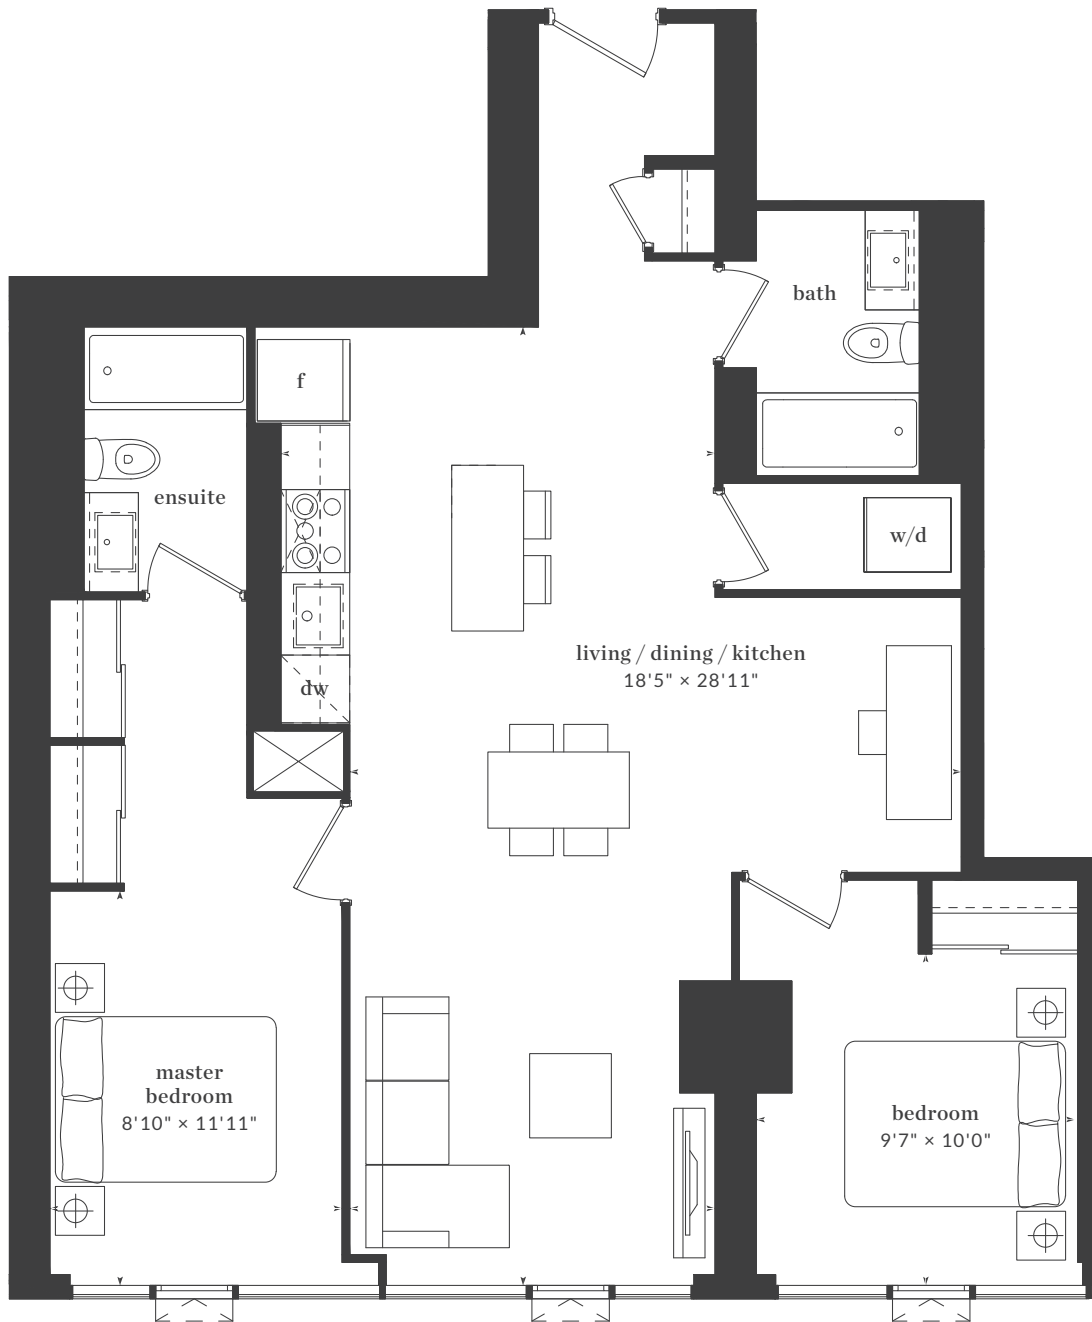

# THE LIVMORE

donlands

2 Bedroom  
 Interior: 866 Sq. Ft.  
 Exterior: 200 Sq. Ft.

Levels 2 - 4

All dimensions, areas, and drawings are approximate and are subject to change without notice. Actual dimensions may vary from the stated floor area.

# THE LIVMORE

st. clair

2 Bedroom  
Interior: 829 Sq. Ft.

Level 3

All dimensions, areas, and drawings are approximate and are subject to change without notice. Actual dimensions may vary from the stated floor area.

# THE LIVMORE

summerhill

2 Bedroom  
Interior: 1001 Sq. Ft.

Level 3

All dimensions, areas, and drawings are approximate and are subject to change without notice. Actual dimensions may vary from the stated floor area.

# THE LIVMORE

queen's park

2 Bedroom  
Interior: 932 Sq. Ft.  
Exterior: 60 Sq. Ft.

Levels 6 - 20

All dimensions, areas, and drawings are approximate and are subject to change without notice. Actual dimensions may vary from the stated floor area.