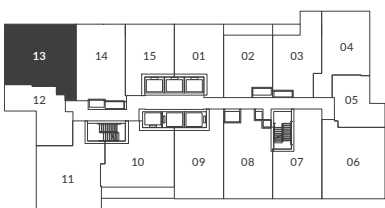

# THE LIVMORE

dupont

2 Bedroom  
Interior: 872 Sq. Ft.

Levels 21 / 27

All dimensions, areas, and drawings are approximate and are subject to change without notice. Actual dimensions may vary from the stated floor area.

# THE LIVMORE

sherbourne

2 Bedroom  
Interior: 875 Sq. Ft.

Level 28

All dimensions, areas, and drawings are approximate and are subject to change without notice. Actual dimensions may vary from the stated floor area.