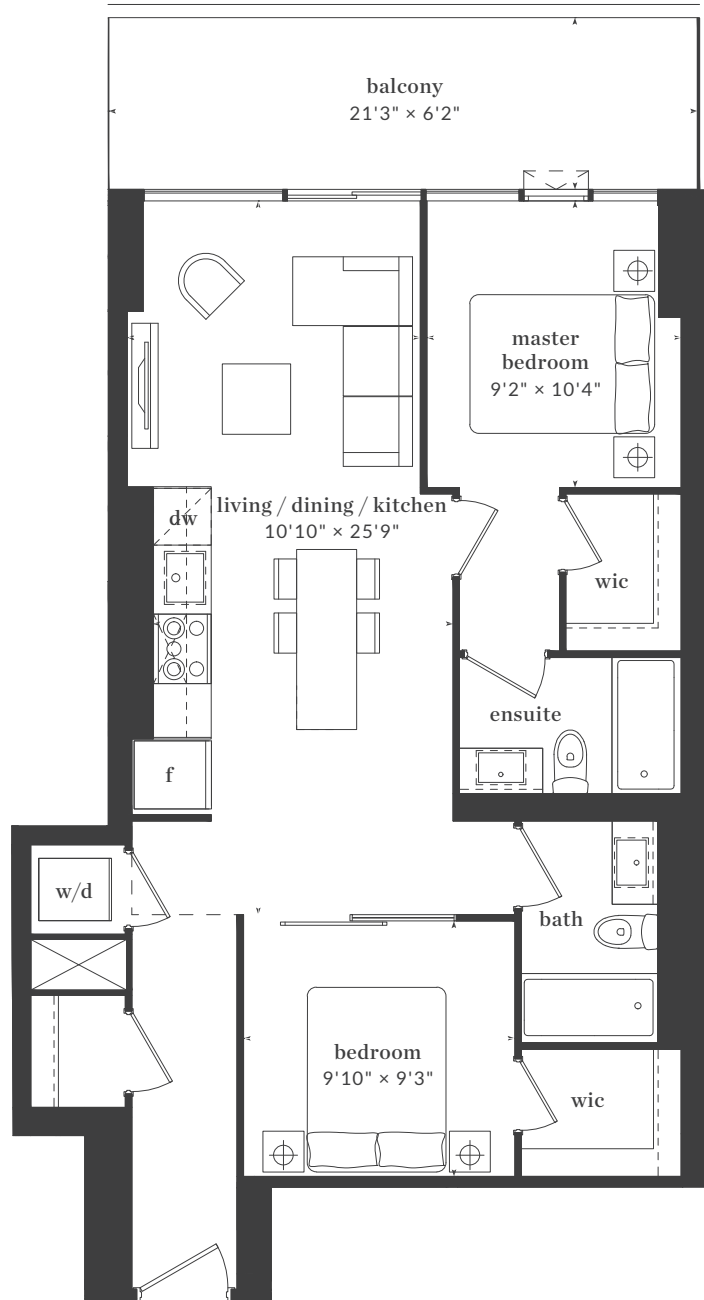

## Lawrence

2 Bedroom  
Interior: 1120 Sq. Ft.  
Exterior: 485 Sq. Ft.

Level 2

All dimensions, areas, and drawings are approximate and are subject to change without notice. Actual dimensions may vary from the stated floor area.

# THE LIVMORE

greenwood

2 Bedroom  
 Interior: 820 Sq. Ft.  
 Exterior: 131 Sq. Ft.

Level 2

Level 3 - 4

All dimensions, areas, and drawings are approximate and are subject to change without notice. Actual dimensions may vary from the stated floor area.

# THE LIVMORE

donlands

2 Bedroom  
 Interior: 866 Sq. Ft.  
 Exterior: 200 Sq. Ft.

Levels 2 - 4

All dimensions, areas, and drawings are approximate and are subject to change without notice. Actual dimensions may vary from the stated floor area.

# THE LIVMORE

st. clair

2 Bedroom  
Interior: 829 Sq. Ft.

Level 3

All dimensions, areas, and drawings are approximate and are subject to change without notice. Actual dimensions may vary from the stated floor area.