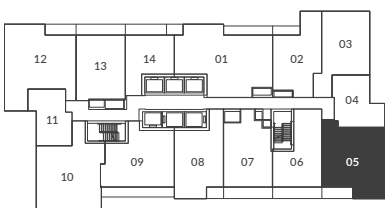

THE LIVMORE

dundas

2 Bedroom
Interior: 807 Sq. Ft.
Exterior: 63 Sq. Ft.

Levels 6 - 20 / 29 - 42