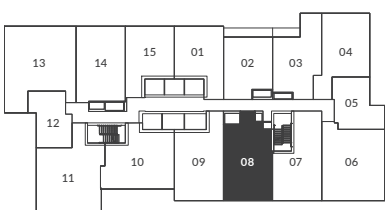

# THE LIVMORE

**dundas**

2 Bedroom  
 Interior: 807 Sq. Ft.  
 Exterior: 63 Sq. Ft.

Levels 6 - 20 / 29 - 42

Level 28 (no balcony for suite 2806)

All dimensions, areas, and drawings are approximate and are subject to change without notice. Actual dimensions may vary from the stated floor area.

# THE LIVMORE

kipling

2 Bedroom  
Interior: 753 Sq. Ft.

Level 21

All dimensions, areas, and drawings are approximate and are subject to change without notice. Actual dimensions may vary from the stated floor area.