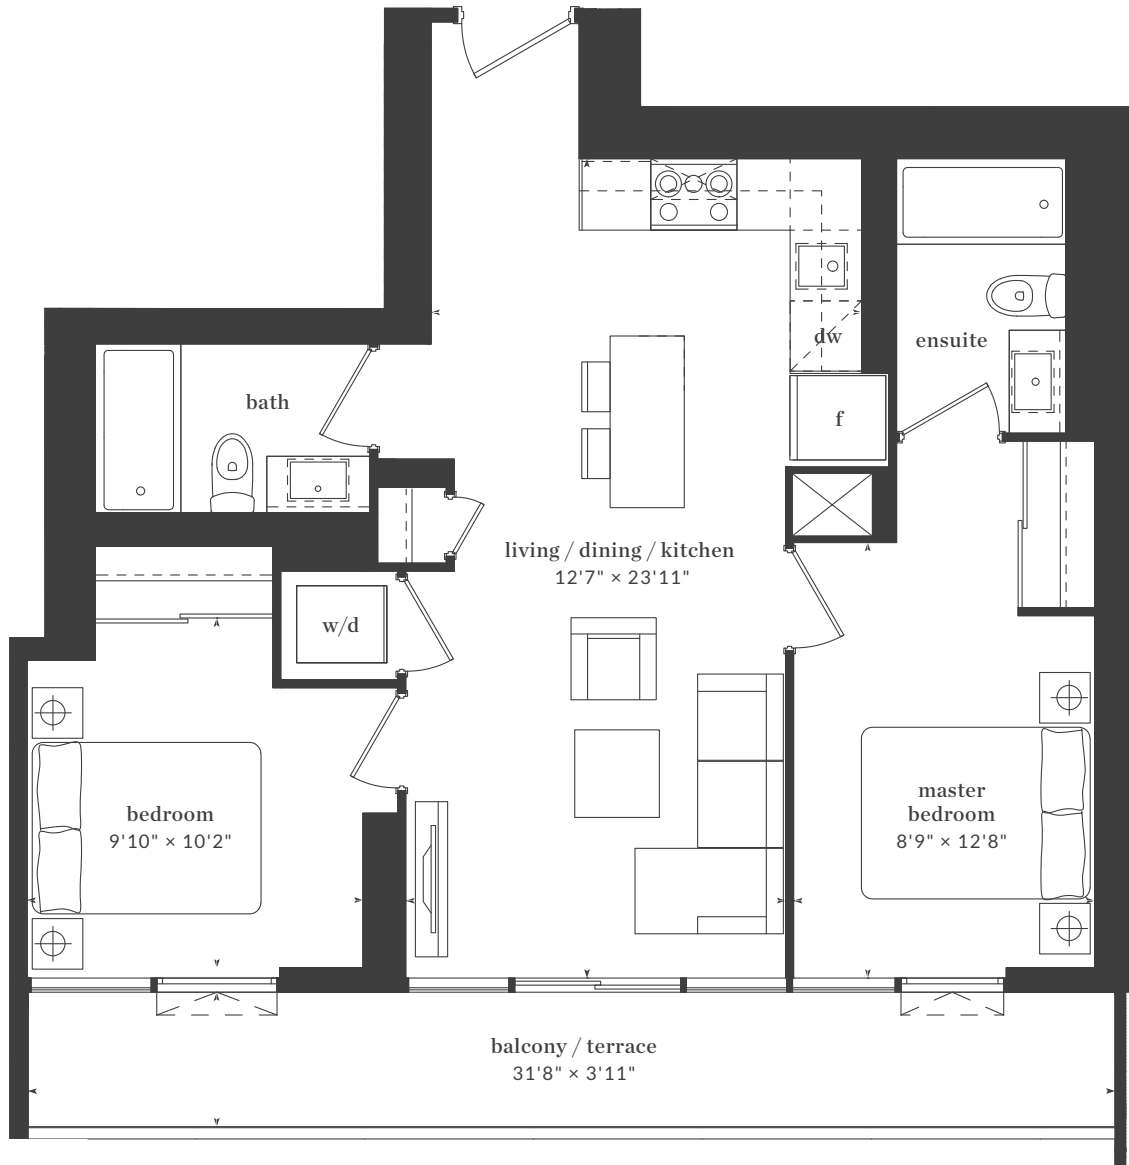

# THE LIVMORE

summerhill

2 Bedroom  
Interior: 1001 Sq. Ft.

Level 3

All dimensions, areas, and drawings are approximate and are subject to change without notice. Actual dimensions may vary from the stated floor area.

# THE LIVMORE

queen's park

2 Bedroom  
Interior: 932 Sq. Ft.  
Exterior: 60 Sq. Ft.

Levels 6 - 20

All dimensions, areas, and drawings are approximate and are subject to change without notice. Actual dimensions may vary from the stated floor area.

THE  
**LIVMORE**

**osgoode**

2 Bedroom  
Interior: 904 Sq. Ft.

Levels 6 - 20 / 29 - 42

All dimensions, areas, and drawings are approximate and are subject to change without notice. Actual dimensions may vary from the stated floor area.

# THE LIVMORE

st. andrew

2 Bedroom  
 Interior: 766 Sq. Ft.  
 Exterior: 124 Sq. Ft.

Levels 6 - 20 / 29 - 43

Level 21

Level 28

All dimensions, areas, and drawings are approximate and are subject to change without notice. Actual dimensions may vary from the stated floor area.