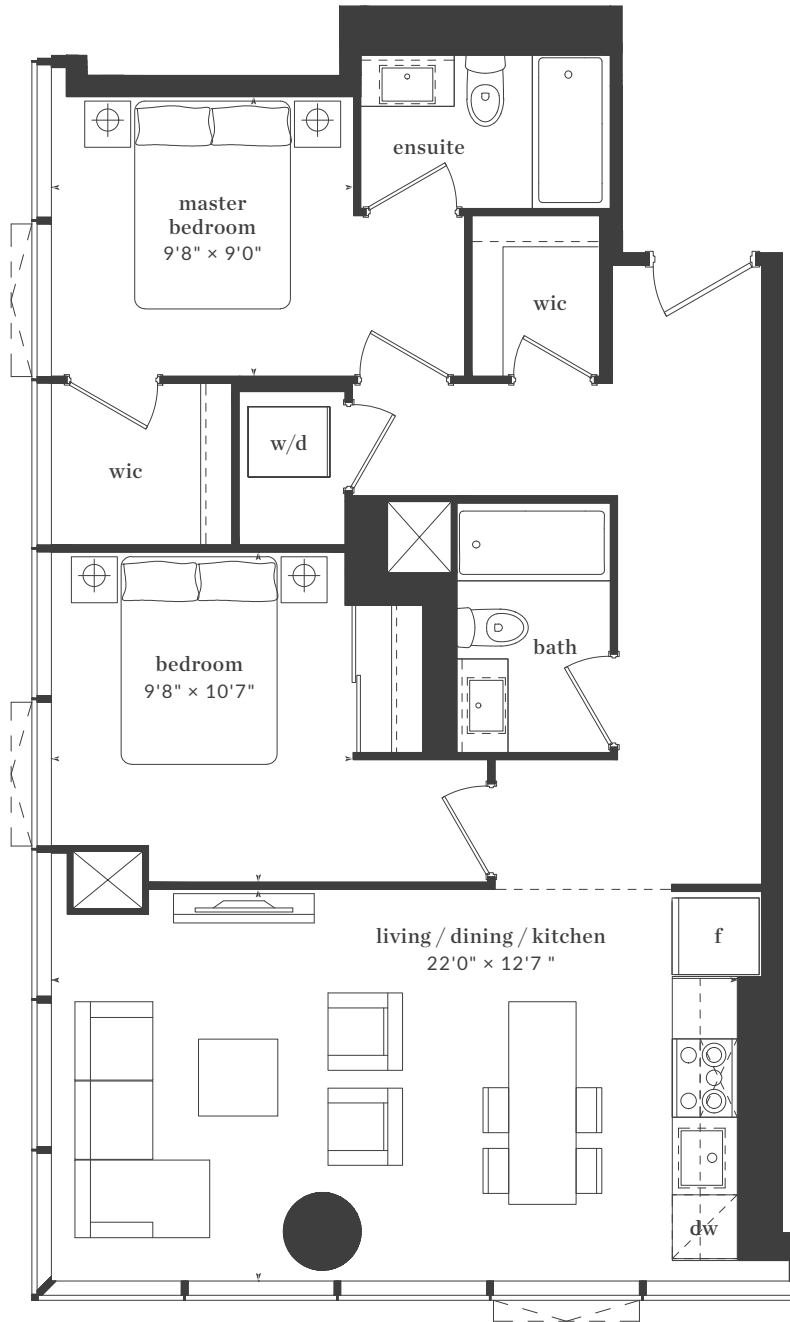

# THE LIVMORE

kipling

2 Bedroom  
Interior: 753 Sq. Ft.

Level 21

All dimensions, areas, and drawings are approximate and are subject to change without notice. Actual dimensions may vary from the stated floor area.

# THE LIVMORE

bay

2 Bedroom  
Interior: 775 Sq. Ft.  
Exterior: 29 Sq. Ft.

Levels 22 - 25

All dimensions, areas, and drawings are approximate and are subject to change without notice. Actual dimensions may vary from the stated floor area.

# THE LIVMORE

yonge

2 Bedroom  
Interior: 928 Sq. Ft.

Levels 22 - 25

All dimensions, areas, and drawings are approximate and are subject to change without notice. Actual dimensions may vary from the stated floor area.