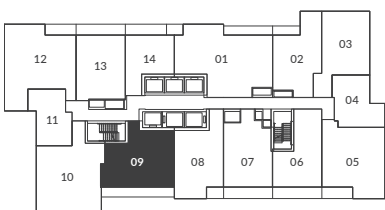

# THE LIVMORE

queen's park

2 Bedroom  
Interior: 932 Sq. Ft.  
Exterior: 60 Sq. Ft.

Levels 6 - 20

All dimensions, areas, and drawings are approximate and are subject to change without notice. Actual dimensions may vary from the stated floor area.

THE  
**LIVMORE**

**osgoode**

2 Bedroom  
Interior: 904 Sq. Ft.

Levels 6 - 20 / 29 - 42

All dimensions, areas, and drawings are approximate and are subject to change without notice. Actual dimensions may vary from the stated floor area.

# THE LIVMORE

st. andrew

2 Bedroom  
 Interior: 766 Sq. Ft.  
 Exterior: 124 Sq. Ft.

Levels 6 - 20 / 29 - 43

Level 21

Level 28

All dimensions, areas, and drawings are approximate and are subject to change without notice. Actual dimensions may vary from the stated floor area.