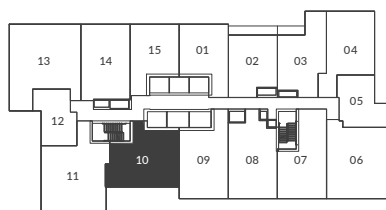

# THE LIVMORE

summerhill

2 Bedroom  
Interior: 1001 Sq. Ft.

Level 3

All dimensions, areas, and drawings are approximate and are subject to change without notice. Actual dimensions may vary from the stated floor area.

# THE LIVMORE

queen's park

2 Bedroom  
Interior: 932 Sq. Ft.  
Exterior: 60 Sq. Ft.

Levels 6 - 20

All dimensions, areas, and drawings are approximate and are subject to change without notice. Actual dimensions may vary from the stated floor area.

THE  
**LIVMORE**

**osgoode**

2 Bedroom  
Interior: 904 Sq. Ft.

Levels 6 - 20 / 29 - 42

All dimensions, areas, and drawings are approximate and are subject to change without notice. Actual dimensions may vary from the stated floor area.

# THE LIVMORE

st. andrew

2 Bedroom  
 Interior: 766 Sq. Ft.  
 Exterior: 124 Sq. Ft.

Levels 6 - 20 / 29 - 43

Level 21

Level 28

All dimensions, areas, and drawings are approximate and are subject to change without notice. Actual dimensions may vary from the stated floor area.