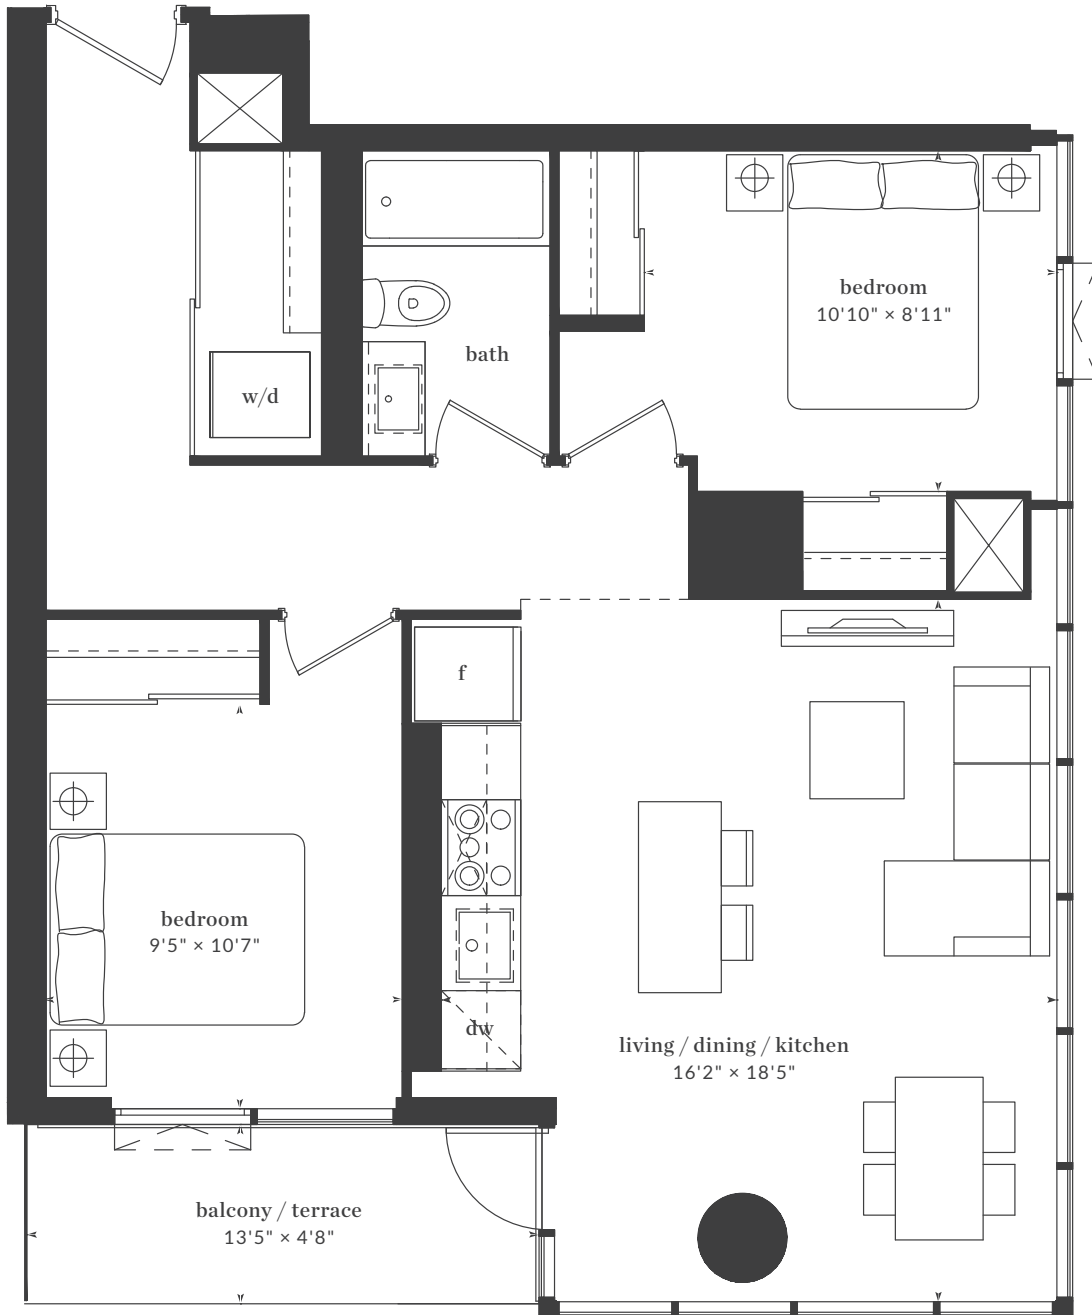

THE  
**LIVMORE**

**osgoode**

2 Bedroom  
Interior: 904 Sq. Ft.

Levels 6 - 20 / 29 - 42

All dimensions, areas, and drawings are approximate and are subject to change without notice. Actual dimensions may vary from the stated floor area.

# THE LIVMORE

st. andrew

2 Bedroom  
 Interior: 766 Sq. Ft.  
 Exterior: 124 Sq. Ft.

Levels 6 - 20 / 29 - 43

Level 21

Level 28

All dimensions, areas, and drawings are approximate and are subject to change without notice. Actual dimensions may vary from the stated floor area.

# THE LIVMORE

**dundas**

2 Bedroom  
 Interior: 807 Sq. Ft.  
 Exterior: 63 Sq. Ft.

Levels 6 - 20 / 29 - 42

Level 28 (no balcony for suite 2806)

All dimensions, areas, and drawings are approximate and are subject to change without notice. Actual dimensions may vary from the stated floor area.

# THE LIVMORE

kipling

2 Bedroom  
Interior: 753 Sq. Ft.

Level 21

All dimensions, areas, and drawings are approximate and are subject to change without notice. Actual dimensions may vary from the stated floor area.