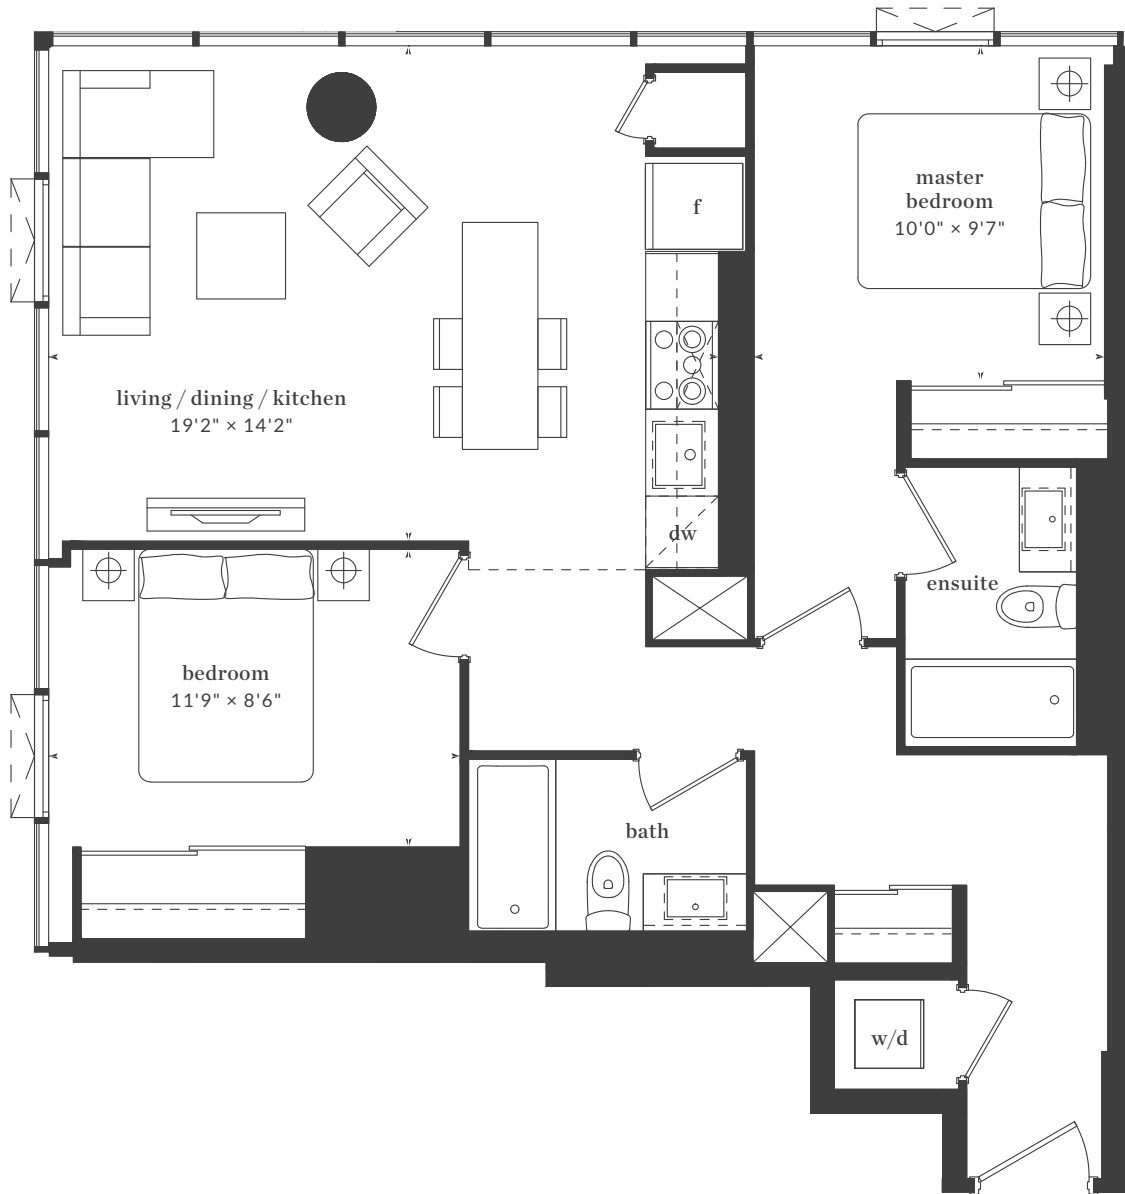

# THE LIVMORE

keele

2 Bedroom  
Interior: 823 Sq. Ft.

Levels 22 - 25 only

All dimensions, areas, and drawings are approximate and are subject to change without notice. Actual dimensions may vary from the stated floor area.

# THE LIVMORE

dupont

2 Bedroom  
Interior: 872 Sq. Ft.

Levels 21 / 27

All dimensions, areas, and drawings are approximate and are subject to change without notice. Actual dimensions may vary from the stated floor area.

# THE LIVMORE

sherbourne

2 Bedroom  
Interior: 875 Sq. Ft.

Level 28

All dimensions, areas, and drawings are approximate and are subject to change without notice. Actual dimensions may vary from the stated floor area.

# THE LIVMORE

**broadview**

2 Bedroom  
Interior: 875 Sq. Ft.  
Exterior: 60 Sq. Ft.

Levels 29 - 43

All dimensions, areas, and drawings are approximate and are subject to change without notice. Actual dimensions may vary from the stated floor area.