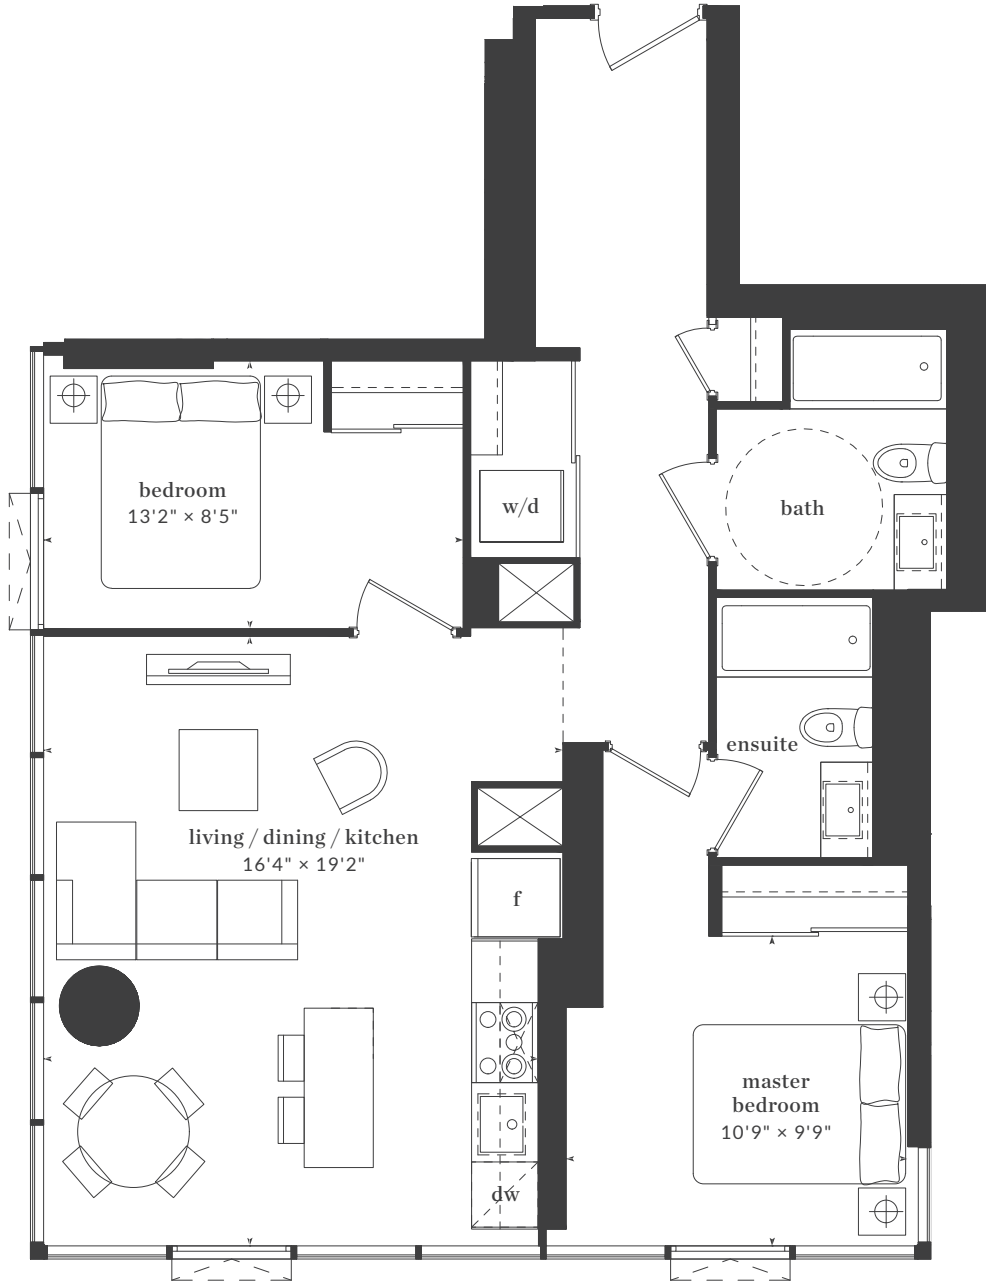

# THE LIVMORE

summerhill

2 Bedroom  
Interior: 1001 Sq. Ft.

Level 3

All dimensions, areas, and drawings are approximate and are subject to change without notice. Actual dimensions may vary from the stated floor area.

# THE LIVMORE

queen's park

2 Bedroom  
Interior: 932 Sq. Ft.  
Exterior: 60 Sq. Ft.

Levels 6 - 20

All dimensions, areas, and drawings are approximate and are subject to change without notice. Actual dimensions may vary from the stated floor area.

THE  
**LIVMORE**

**osgoode**

2 Bedroom  
Interior: 904 Sq. Ft.

Levels 6 - 20 / 29 - 42

All dimensions, areas, and drawings are approximate and are subject to change without notice. Actual dimensions may vary from the stated floor area.

# THE LIVMORE

st. andrew

2 Bedroom  
 Interior: 766 Sq. Ft.  
 Exterior: 124 Sq. Ft.

Levels 6 - 20 / 29 - 43

Level 21

Level 28

All dimensions, areas, and drawings are approximate and are subject to change without notice. Actual dimensions may vary from the stated floor area.