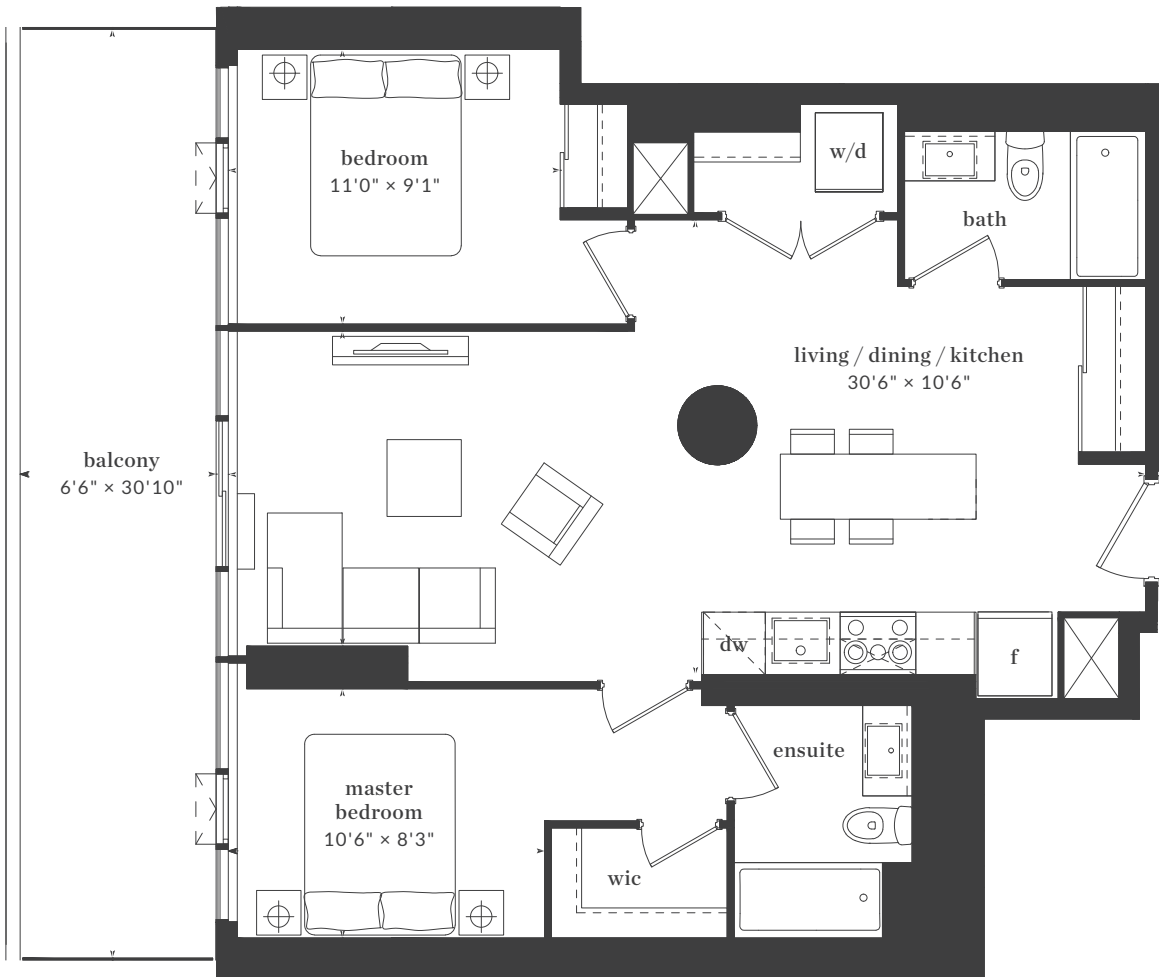

## Lawrence

2 Bedroom  
Interior: 1120 Sq. Ft.  
Exterior: 485 Sq. Ft.

Level 2

All dimensions, areas, and drawings are approximate and are subject to change without notice. Actual dimensions may vary from the stated floor area.

# THE LIVMORE

greenwood

2 Bedroom  
 Interior: 820 Sq. Ft.  
 Exterior: 131 Sq. Ft.

Level 2

Level 3 - 4

All dimensions, areas, and drawings are approximate and are subject to change without notice. Actual dimensions may vary from the stated floor area.

# THE LIVMORE

donlands

2 Bedroom  
 Interior: 866 Sq. Ft.  
 Exterior: 200 Sq. Ft.

Levels 2 - 4

All dimensions, areas, and drawings are approximate and are subject to change without notice. Actual dimensions may vary from the stated floor area.

# THE LIVMORE

st. clair

2 Bedroom  
Interior: 829 Sq. Ft.

Level 3

All dimensions, areas, and drawings are approximate and are subject to change without notice. Actual dimensions may vary from the stated floor area.