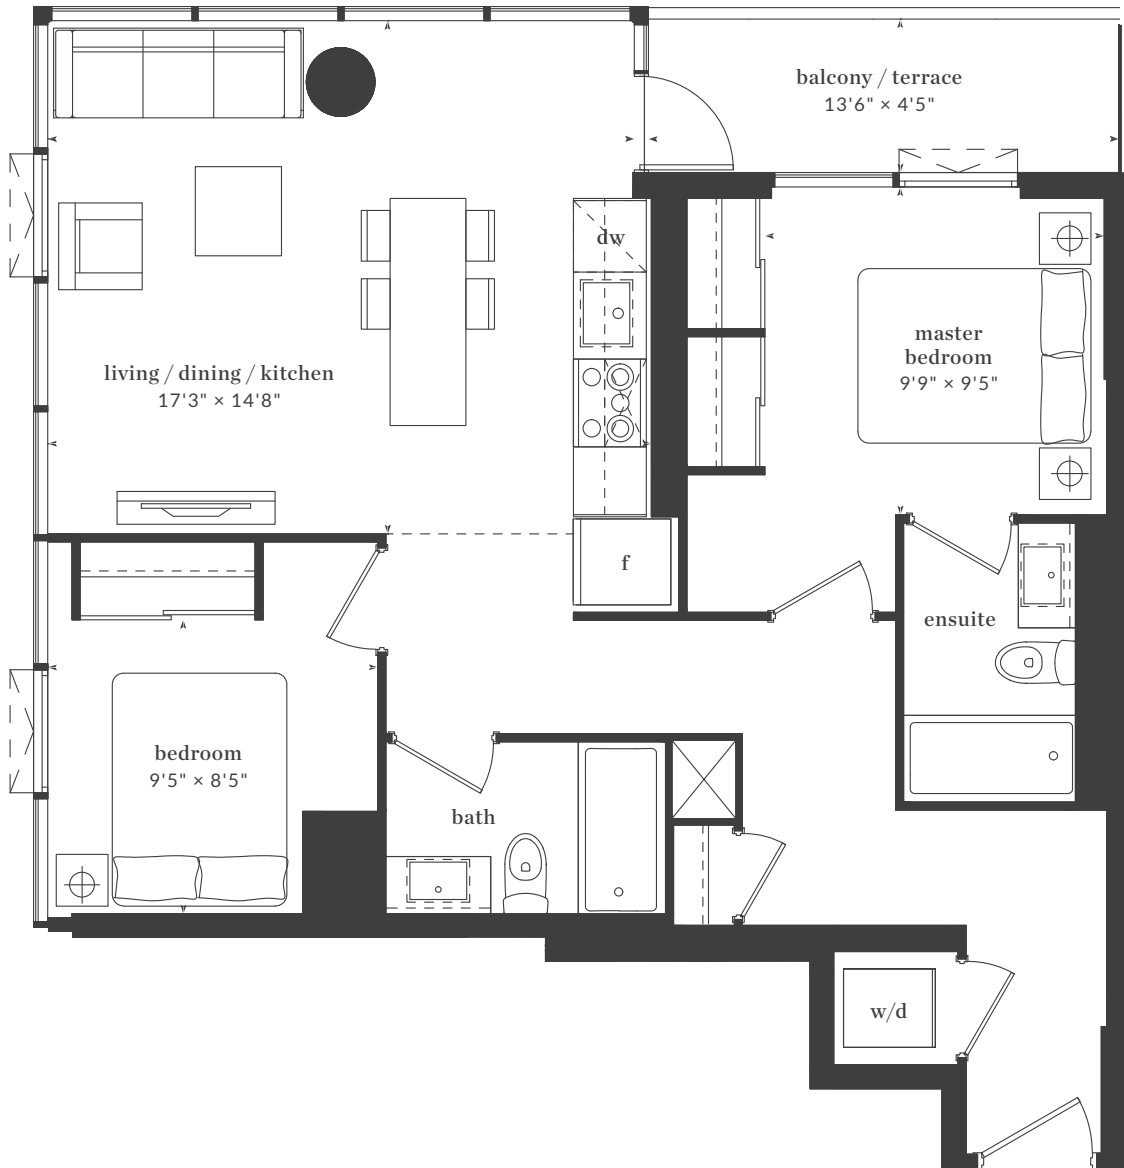

# THE LIVMORE

dupont

2 Bedroom  
Interior: 872 Sq. Ft.

Levels 21 / 27

All dimensions, areas, and drawings are approximate and are subject to change without notice. Actual dimensions may vary from the stated floor area.

# THE LIVMORE

sherbourne

2 Bedroom  
Interior: 875 Sq. Ft.

Level 28

All dimensions, areas, and drawings are approximate and are subject to change without notice. Actual dimensions may vary from the stated floor area.

# THE LIVMORE

**broadview**

2 Bedroom  
Interior: 875 Sq. Ft.  
Exterior: 60 Sq. Ft.

Levels 29 - 43

All dimensions, areas, and drawings are approximate and are subject to change without notice. Actual dimensions may vary from the stated floor area.