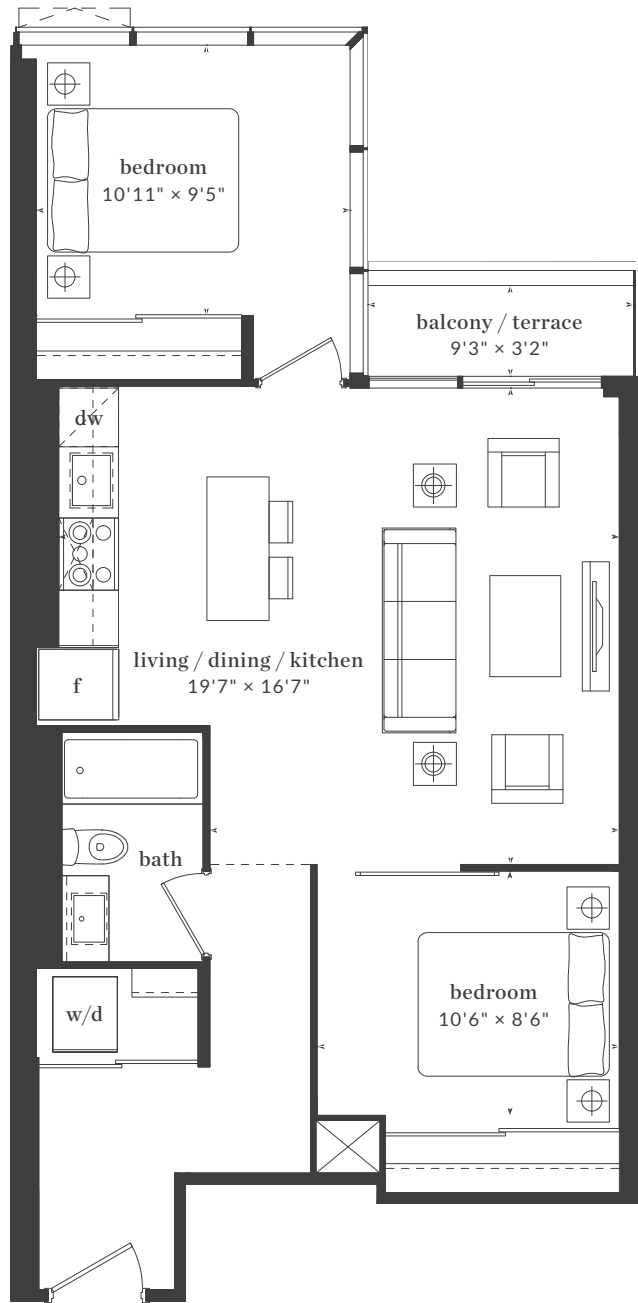

# THE LIVMORE

**dundas**

2 Bedroom  
 Interior: 807 Sq. Ft.  
 Exterior: 63 Sq. Ft.

Levels 6 - 20 / 29 - 42

Level 28 (no balcony for suite 2806)

All dimensions, areas, and drawings are approximate and are subject to change without notice. Actual dimensions may vary from the stated floor area.

# THE LIVMORE

kipling

2 Bedroom  
Interior: 753 Sq. Ft.

Level 21

All dimensions, areas, and drawings are approximate and are subject to change without notice. Actual dimensions may vary from the stated floor area.

# THE LIVMORE

bay

2 Bedroom  
Interior: 775 Sq. Ft.  
Exterior: 29 Sq. Ft.

Levels 22 - 25

All dimensions, areas, and drawings are approximate and are subject to change without notice. Actual dimensions may vary from the stated floor area.

# THE LIVMORE

yonge

2 Bedroom  
Interior: 928 Sq. Ft.

Levels 22 - 25

All dimensions, areas, and drawings are approximate and are subject to change without notice. Actual dimensions may vary from the stated floor area.