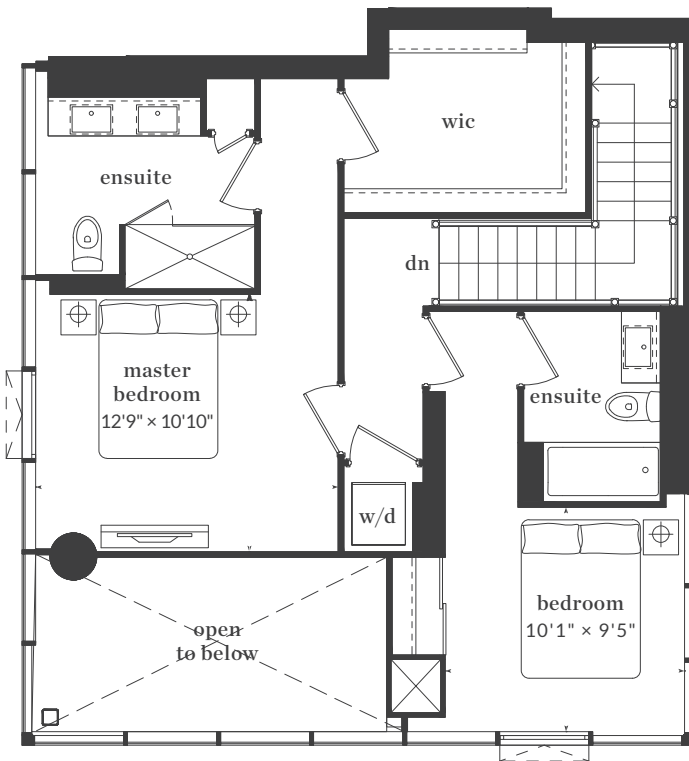

# THE LIVMORE

rosedale

3 Bedroom  
Interior: 1091 Sq. Ft.  
Exterior: 110 Sq. Ft.

Levels 6 - 20 / 29 - 43

All dimensions, areas, and drawings are approximate and are subject to change without notice. Actual dimensions may vary from the stated floor area.

## chester

3 Bedroom  
 Interior: 1540 Sq. Ft.  
 Exterior: 63 Sq. Ft.

upper suite

lower suite

Level 43

# THE LIVMORE

paper

3 Bedroom  
Interior: 1560 Sq. Ft.

upper suite

lower suite

Level 43

All dimensions, areas, and drawings are approximate and are subject to change without notice. Actual dimensions may vary from the stated floor area.