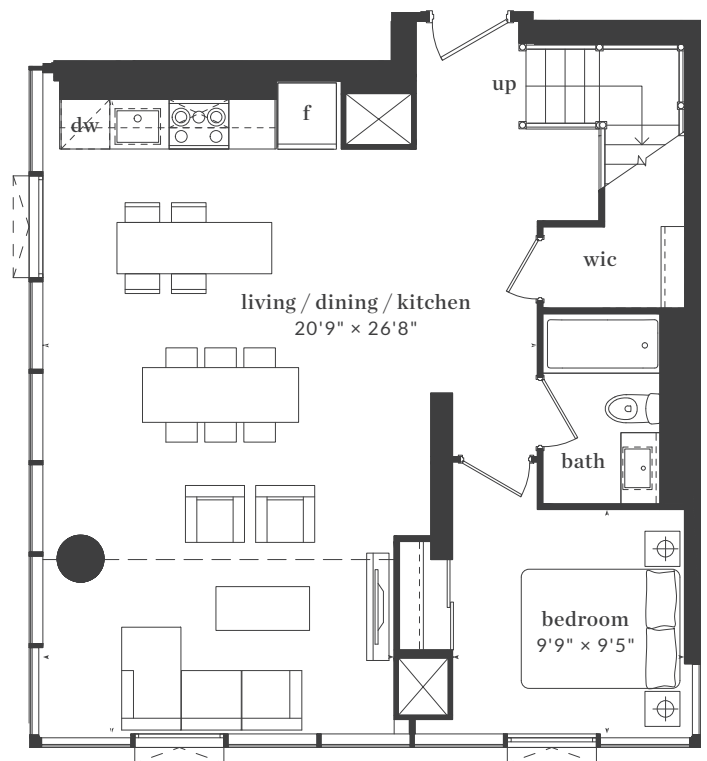

# THE LIVMORE

rosedale

3 Bedroom  
Interior: 1091 Sq. Ft.  
Exterior: 110 Sq. Ft.

Levels 6 - 20 / 29 - 43

All dimensions, areas, and drawings are approximate and are subject to change without notice. Actual dimensions may vary from the stated floor area.

## chester

3 Bedroom  
 Interior: 1540 Sq. Ft.  
 Exterior: 63 Sq. Ft.

upper suite

lower suite

Level 43

# THE LIVMORE

paper

3 Bedroom  
Interior: 1560 Sq. Ft.

upper suite

lower suite

Level 43

All dimensions, areas, and drawings are approximate and are subject to change without notice. Actual dimensions may vary from the stated floor area.