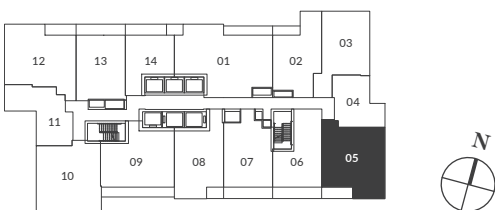

# THE LIVMORE

rosedale

3 Bedroom  
Interior: 1091 Sq. Ft.  
Exterior: 110 Sq. Ft.

Levels 6 - 20 / 29 - 43

All dimensions, areas, and drawings are approximate and are subject to change without notice. Actual dimensions may vary from the stated floor area.

## chester

3 Bedroom  
 Interior: 1540 Sq. Ft.  
 Exterior: 63 Sq. Ft.

upper suite

lower suite

Level 43

# THE LIVMORE

paper

3 Bedroom  
Interior: 1560 Sq. Ft.

upper suite

lower suite

Level 43

All dimensions, areas, and drawings are approximate and are subject to change without notice. Actual dimensions may vary from the stated floor area.