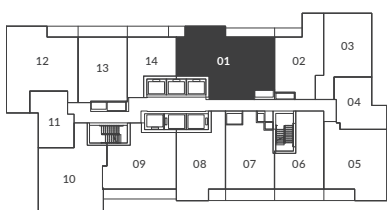

# THE LIVMORE

rosedale

3 Bedroom  
Interior: 1091 Sq. Ft.  
Exterior: 110 Sq. Ft.

Levels 6 - 20 / 29 - 43

All dimensions, areas, and drawings are approximate and are subject to change without notice. Actual dimensions may vary from the stated floor area.

## chester

3 Bedroom  
 Interior: 1540 Sq. Ft.  
 Exterior: 63 Sq. Ft.

upper suite

lower suite

Level 43