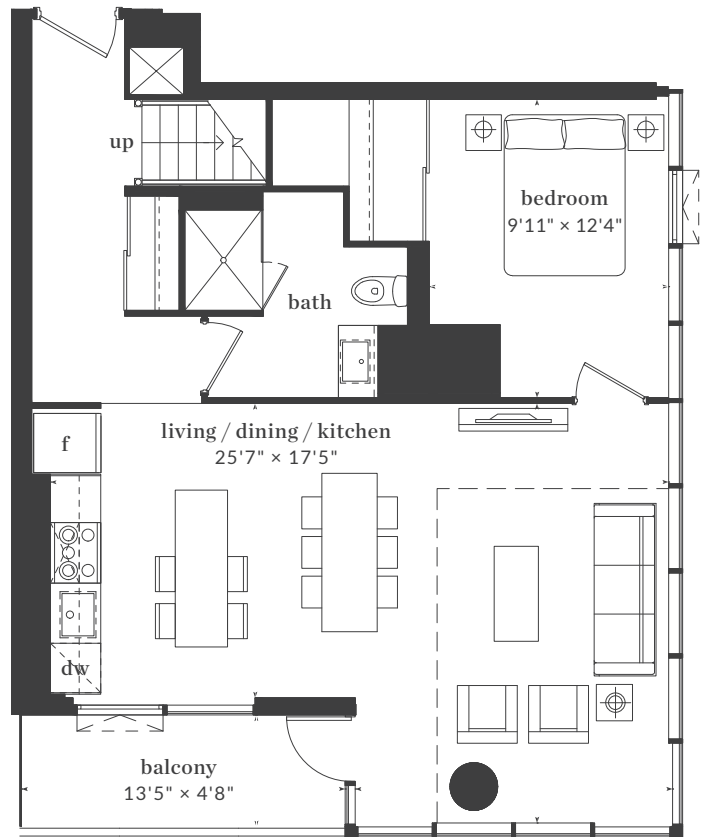

# THE LIVMORE

rosedale

3 Bedroom  
Interior: 1091 Sq. Ft.  
Exterior: 110 Sq. Ft.

Levels 6 - 20 / 29 - 43

All dimensions, areas, and drawings are approximate and are subject to change without notice. Actual dimensions may vary from the stated floor area.

## chester

3 Bedroom  
 Interior: 1540 Sq. Ft.  
 Exterior: 63 Sq. Ft.

upper suite

lower suite

Level 43

# THE LIVMORE

paper

3 Bedroom  
Interior: 1560 Sq. Ft.

upper suite

lower suite

Level 43

All dimensions, areas, and drawings are approximate and are subject to change without notice. Actual dimensions may vary from the stated floor area.