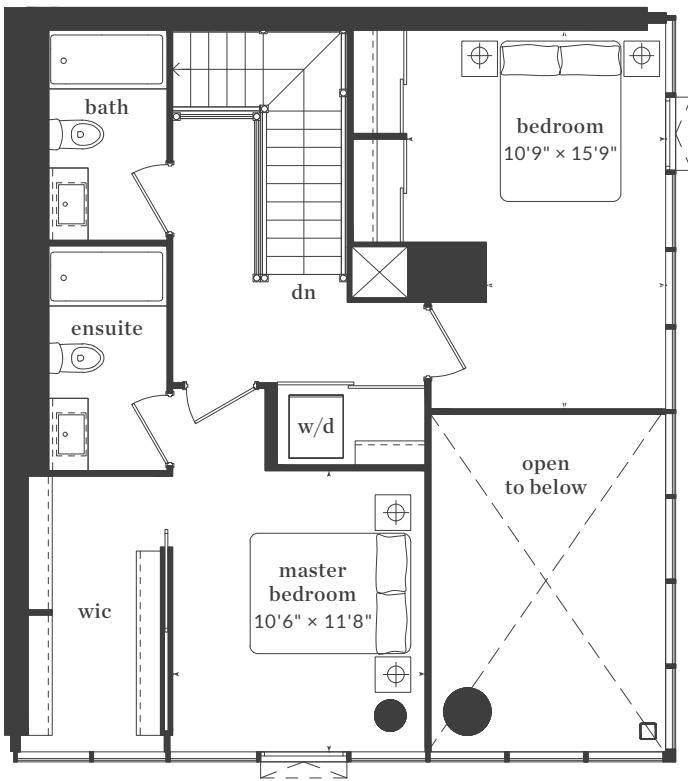

# THE LIVMORE

rosedale

3 Bedroom  
Interior: 1091 Sq. Ft.  
Exterior: 110 Sq. Ft.

Levels 6 - 20 / 29 - 43

All dimensions, areas, and drawings are approximate and are subject to change without notice. Actual dimensions may vary from the stated floor area.

## chester

3 Bedroom  
 Interior: 1540 Sq. Ft.  
 Exterior: 63 Sq. Ft.

upper suite

lower suite

Level 43

# THE LIVMORE

paper

3 Bedroom  
Interior: 1560 Sq. Ft.

upper suite

lower suite

Level 43

All dimensions, areas, and drawings are approximate and are subject to change without notice. Actual dimensions may vary from the stated floor area.