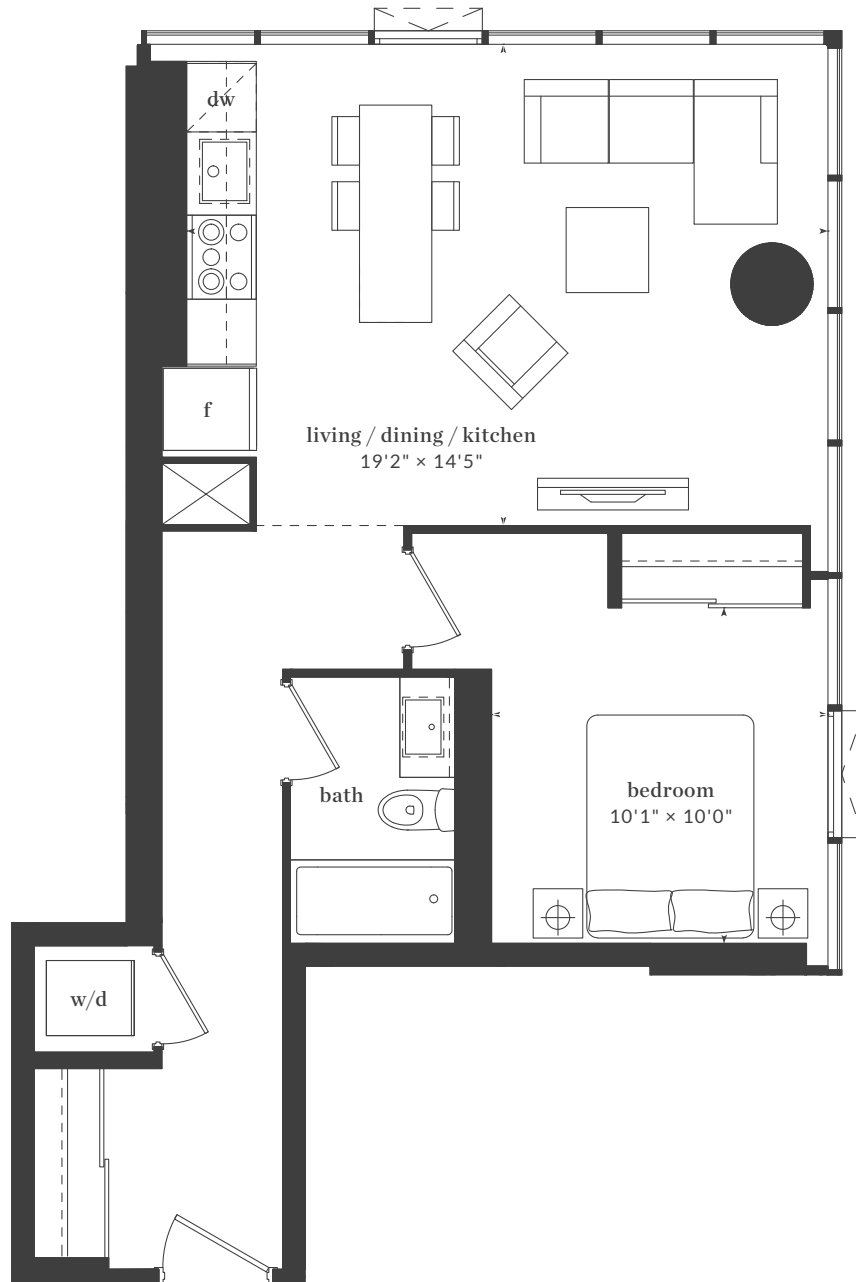

Levels 6 - 20 / 29 - 43

All dimensions, areas, and drawings are approximate and are subject to change without notice. Actual dimensions may vary from the stated floor area.

THE LIVMORE

king

1 Bedroom
Interior: 637 Sq. Ft.
Exterior: 99 Sq. Ft.

Levels 6 - 20 / 29 - 43

All dimensions, areas, and drawings are approximate and are subject to change without notice. Actual dimensions may vary from the stated floor area.

THE LIVMORE

wellesley

1 Bedroom
Interior: 660 Sq. Ft.

Levels 6 - 20 / 29 - 43

All dimensions, areas, and drawings are approximate and are subject to change without notice. Actual dimensions may vary from the stated floor area.

THE LIVMORE

union

1 Bedroom
Interior: 681 Sq. Ft.
Exterior: 34 Sq. Ft.

Levels 6 - 20 / 29 - 43

All dimensions, areas, and drawings are approximate and are subject to change without notice. Actual dimensions may vary from the stated floor area.

THE LIVMORE

islington

1 Bedroom
Interior: 560 Sq. Ft.