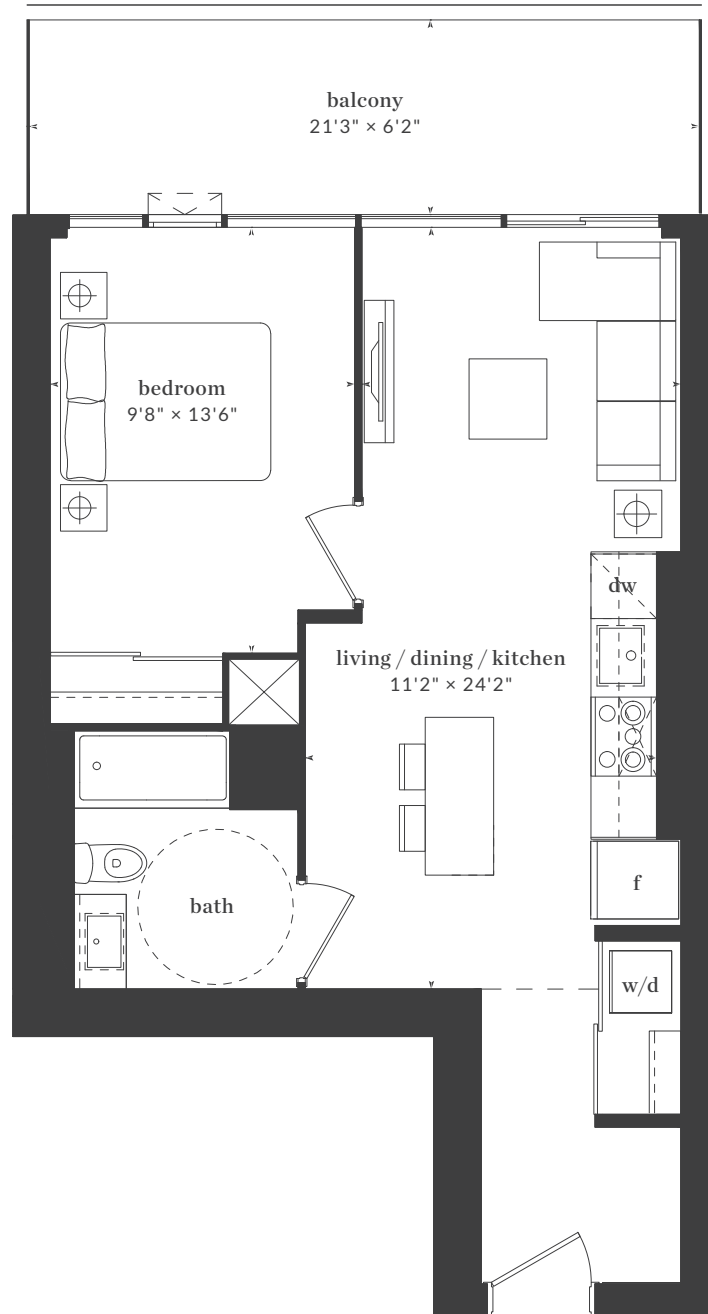

THE LIVMORE

york mills

1 Bedroom
Interior: 657 Sq. Ft.

Level 2

All dimensions, areas, and drawings are approximate and are subject to change without notice. Actual dimensions may vary from the stated floor area.

THE LIVMORE

downsview

1 Bedroom
Interior: 615 Sq. Ft.

Level 2

Levels 3-4

All dimensions, areas, and drawings are approximate and are subject to change without notice. Actual dimensions may vary from the stated floor area.

THE LIVMORE

yorkdale

1 Bedroom
Interior: 631 Sq. Ft.
Exterior: 131 Sq. Ft.

Levels 2 - 4 (no balcony level 4)

All dimensions, areas, and drawings are approximate and are subject to change without notice. Actual dimensions may vary from the stated floor area.

THE LIVMORE

wilson

1 Bedroom
Interior: 678 Sq. Ft.

Levels 2 - 4

All dimensions, areas, and drawings are approximate and are subject to change without notice. Actual dimensions may vary from the stated floor area.