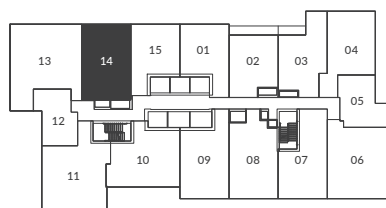

THE LIVMORE

wilson

1 Bedroom
Interior: 678 Sq. Ft.

Levels 2 - 4

All dimensions, areas, and drawings are approximate and are subject to change without notice. Actual dimensions may vary from the stated floor area.

THE LIVMORE

queen

1 Bedroom
 Interior: 583 Sq. Ft.
 Exterior: 99 Sq. Ft.

Levels 6 - 27

Levels 21

Level 28 (no balcony for suite 2807)

THE LIVMORE

museum

1 Bedroom
 Interior: 605 Sq. Ft.
 Exterior: 94 Sq. Ft.

Levels 6 - 27

Levels 21 (no balcony for suite 2114)

Level 28 (no balcony for suite 2814)

THE LIVMORE

floor

1 Bedroom
Interior: 614 Sq. Ft.
Exterior: 44 Sq. Ft.

Levels 6 - 20 / 29 - 43

All dimensions, areas, and drawings are approximate and are subject to change without notice. Actual dimensions may vary from the stated floor area.

THE LIVMORE

king

1 Bedroom
Interior: 637 Sq. Ft.
Exterior: 99 Sq. Ft.