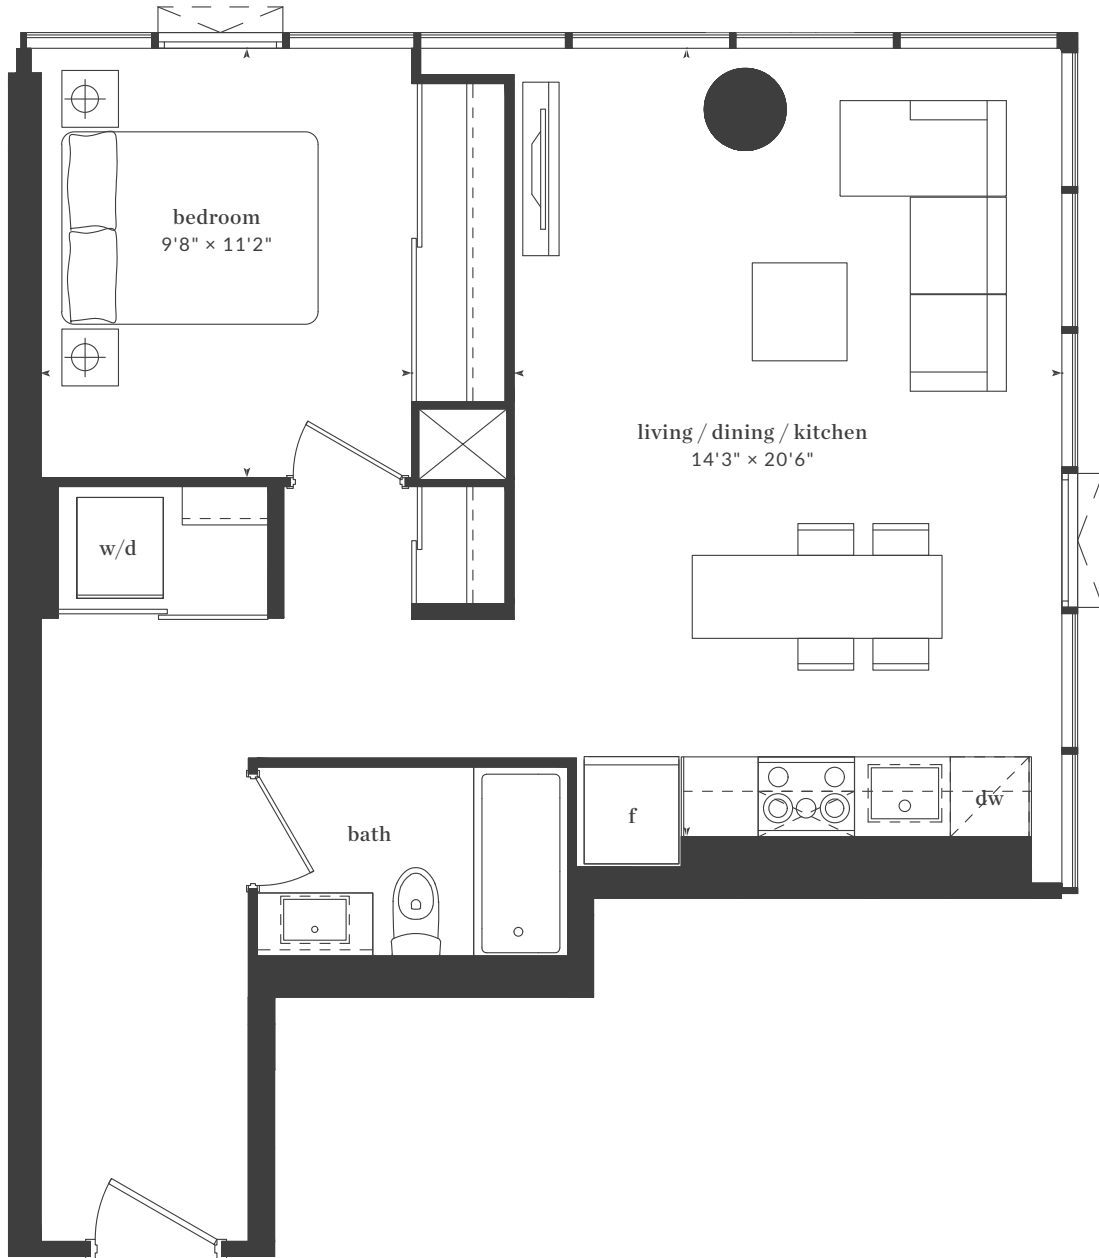

THE LIVMORE

runnymede

1 Bedroom
Interior: 696 Sq. Ft.

Levels 22 - 27 (balcony only on floors 23 - 26)

All dimensions, areas, and drawings are approximate and are subject to change without notice. Actual dimensions may vary from the stated floor area.