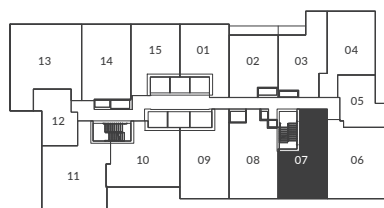

THE LIVMORE

yorkdale

1 Bedroom
Interior: 631 Sq. Ft.
Exterior: 131 Sq. Ft.

Levels 2 - 4 (no balcony level 4)

All dimensions, areas, and drawings are approximate and are subject to change without notice. Actual dimensions may vary from the stated floor area.

THE LIVMORE

wilson

1 Bedroom
Interior: 678 Sq. Ft.

Levels 2 - 4

All dimensions, areas, and drawings are approximate and are subject to change without notice. Actual dimensions may vary from the stated floor area.

THE LIVMORE

queen

1 Bedroom
 Interior: 583 Sq. Ft.
 Exterior: 99 Sq. Ft.

Levels 6 - 27

Levels 21

Level 28 (no balcony for suite 2807)

THE LIVMORE

museum