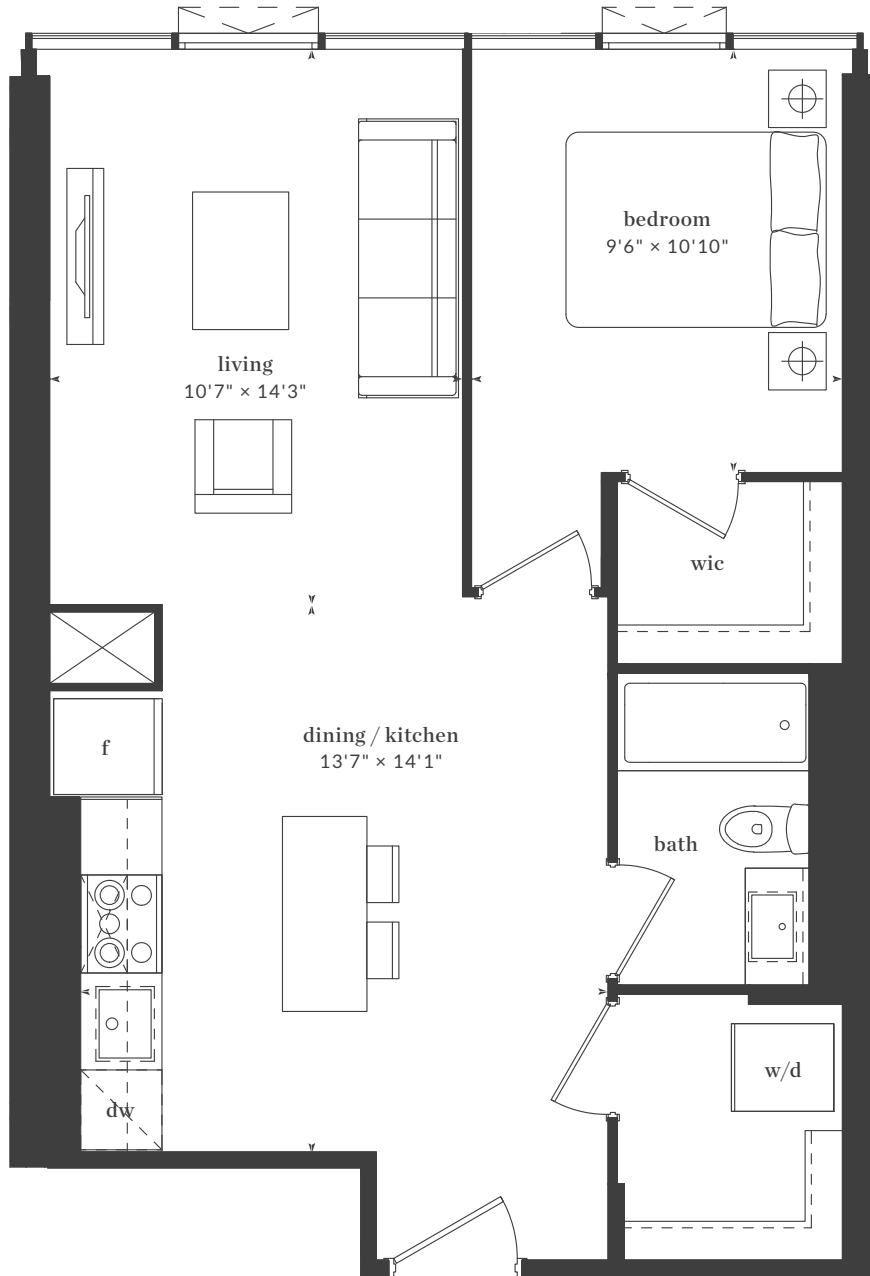

Levels 22 – 27

Level 21 (no balcony for suite 2109)

Level 28 (no balcony for suite 2809)

All dimensions, areas, and drawings are approximate and are subject to change without notice. Actual dimensions may vary from the stated floor area.

THE LIVMORE

old mill

1 Bedroom
Interior: 644 Sq. Ft.

Levels 22 - 27
(no balcony for suite 2202 and 2702)

Level 23

All dimensions, areas, and drawings are approximate and are subject to change without notice. Actual dimensions may vary from the stated floor area.

THE LIVMORE

jane

1 Bedroom
Interior: 655 Sq. Ft.

Levels 22 - 27 (walk-in closet only for suite 2303 and 2703. Balcony only on floors 24 - 26)

All dimensions, areas, and drawings are approximate and are subject to change without notice. Actual dimensions may vary from the stated floor area.

THE LIVMORE

ossington

1 Bedroom
Interior: 677 Sq. Ft.

Levels 22 - 27

All dimensions, areas, and drawings are approximate and are subject to change without notice. Actual dimensions may vary from the stated floor area.