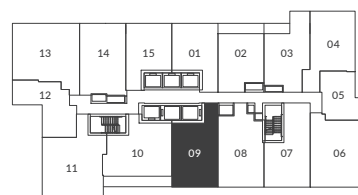

Levels 6 - 20 / 29 - 43

All dimensions, areas, and drawings are approximate and are subject to change without notice. Actual dimensions may vary from the stated floor area.

THE LIVMORE

islington

1 Bedroom
Interior: 560 Sq. Ft.

Level 21

All dimensions, areas, and drawings are approximate and are subject to change without notice. Actual dimensions may vary from the stated floor area.

THE LIVMORE

christie

1 Bedroom
Interior: 591 Sq. Ft.

Levels 22 - 27

All dimensions, areas, and drawings are approximate and are subject to change without notice. Actual dimensions may vary from the stated floor area.

THE LIVMORE

dufferin

1 Bedroom
 Interior: 614 Sq. Ft.
 Exterior: 83 Sq. Ft.

Levels 22 – 27

Level 21 (no balcony for suite 2109)

Level 28 (no balcony for suite 2809)

All dimensions, areas, and drawings are approximate and are subject to change without notice. Actual dimensions may vary from the stated floor area.