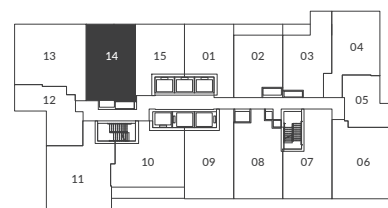

THE LIVMORE

wilson

1 Bedroom
Interior: 678 Sq. Ft.

Levels 2 - 4

All dimensions, areas, and drawings are approximate and are subject to change without notice. Actual dimensions may vary from the stated floor area.

THE LIVMORE

queen

1 Bedroom
 Interior: 583 Sq. Ft.
 Exterior: 99 Sq. Ft.

Levels 6 - 27

Levels 21

Level 28 (no balcony for suite 2807)

THE LIVMORE

museum

1 Bedroom
 Interior: 605 Sq. Ft.
 Exterior: 94 Sq. Ft.

Levels 6 - 27

Levels 21 (no balcony for suite 2114)

Level 28 (no balcony for suite 2814)

THE LIVMORE

floor

1 Bedroom
Interior: 614 Sq. Ft.
Exterior: 44 Sq. Ft.

Levels 6 - 20 / 29 - 43

All dimensions, areas, and drawings are approximate and are subject to change without notice. Actual dimensions may vary from the stated floor area.

THE LIVMORE

king

1 Bedroom
Interior: 637 Sq. Ft.
Exterior: 99 Sq. Ft.