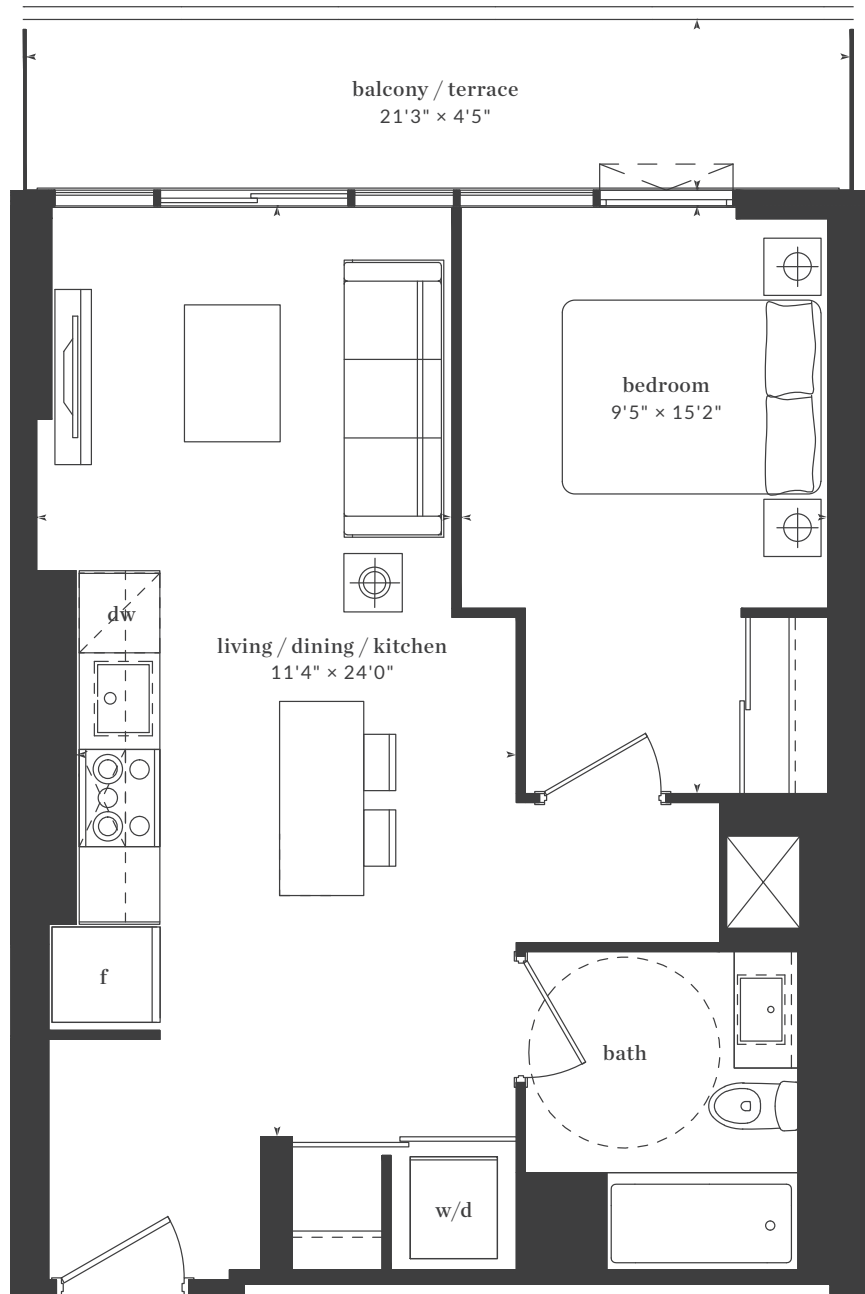

THE LIVMORE

wilson

1 Bedroom
Interior: 678 Sq. Ft.

Levels 2 - 4

All dimensions, areas, and drawings are approximate and are subject to change without notice. Actual dimensions may vary from the stated floor area.

THE LIVMORE

queen

1 Bedroom
 Interior: 583 Sq. Ft.
 Exterior: 99 Sq. Ft.

Levels 6 - 27

Levels 21

Level 28 (no balcony for suite 2807)

THE LIVMORE

museum

1 Bedroom
 Interior: 605 Sq. Ft.
 Exterior: 94 Sq. Ft.

Levels 6 - 27

Levels 21 (no balcony for suite 2114)

Level 28 (no balcony for suite 2814)

THE LIVMORE

floor

1 Bedroom
Interior: 614 Sq. Ft.
Exterior: 44 Sq. Ft.

Levels 6 - 20 / 29 - 43

All dimensions, areas, and drawings are approximate and are subject to change without notice. Actual dimensions may vary from the stated floor area.

THE LIVMORE

king

1 Bedroom
Interior: 637 Sq. Ft.
Exterior: 99 Sq. Ft.