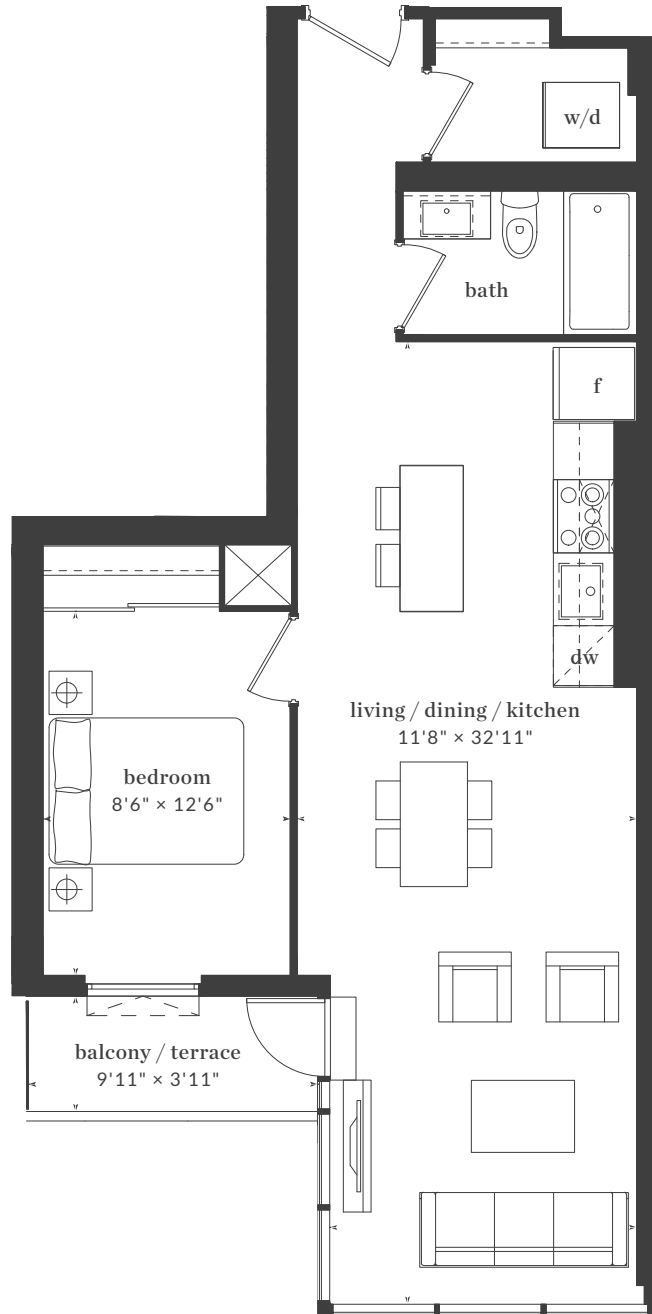

THE LIVMORE

eglinton

1 Bedroom
Interior: 624 Sq. Ft.
Exterior: 131 Sq. Ft.

Level 2

All dimensions, areas, and drawings are approximate and are subject to change without notice. Actual dimensions may vary from the stated floor area.

THE LIVMORE

ossington

1 Bedroom
Interior: 677 Sq. Ft.

Levels 22 - 27

All dimensions, areas, and drawings are approximate and are subject to change without notice. Actual dimensions may vary from the stated floor area.

THE LIVMORE

runnymede

1 Bedroom
Interior: 696 Sq. Ft.

Levels 22 - 27 (balcony only on floors 23 - 26)

All dimensions, areas, and drawings are approximate and are subject to change without notice. Actual dimensions may vary from the stated floor area.

THE LIVMORE

lansdowne

1 Bedroom
Interior: 706 Sq. Ft.
Exterior: 39 Sq. Ft.

Levels 22 – 27

All dimensions, areas, and drawings are approximate and are subject to change without notice. Actual dimensions may vary from the stated floor area.