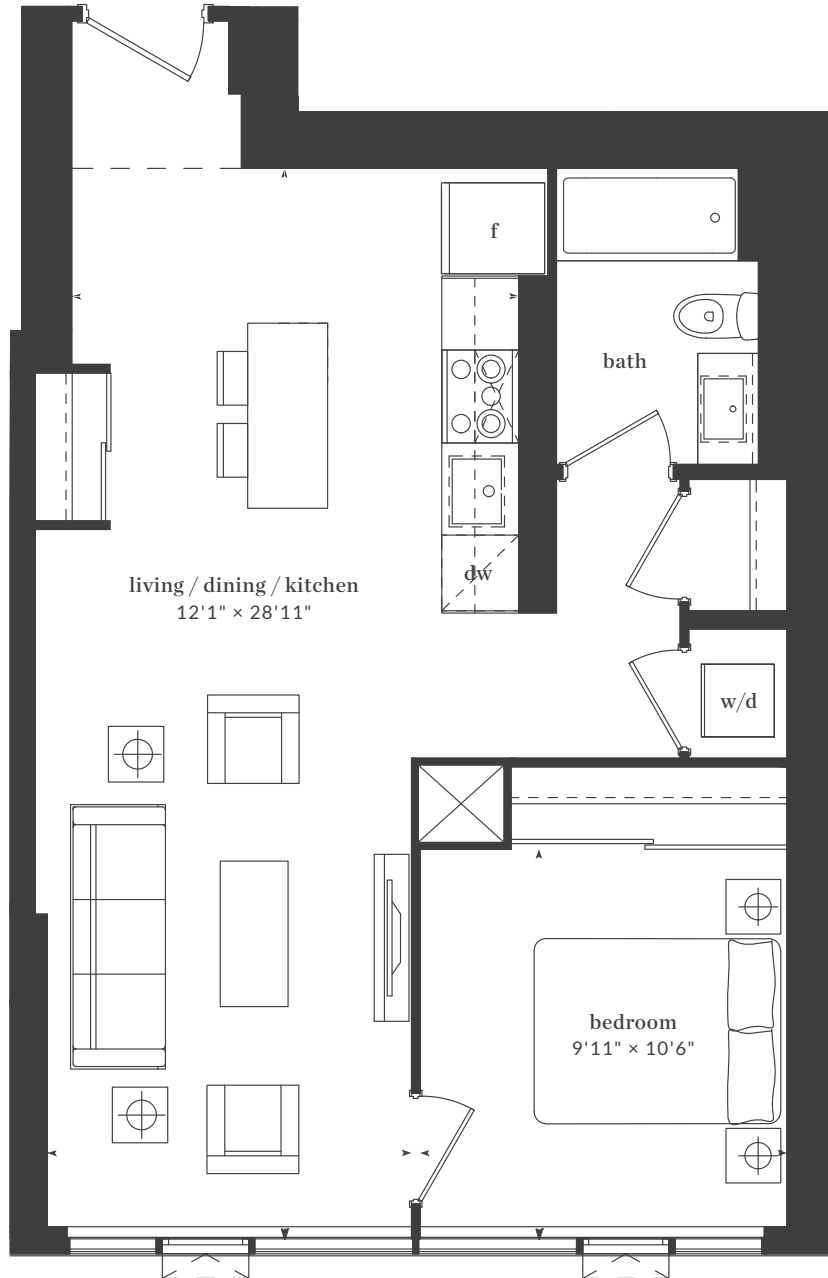

THE LIVMORE

york mills

1 Bedroom
Interior: 657 Sq. Ft.

Level 2

All dimensions, areas, and drawings are approximate and are subject to change without notice. Actual dimensions may vary from the stated floor area.

THE LIVMORE

downsview

1 Bedroom
Interior: 615 Sq. Ft.

Level 2

Levels 3-4

All dimensions, areas, and drawings are approximate and are subject to change without notice. Actual dimensions may vary from the stated floor area.

THE LIVMORE

yorkdale

1 Bedroom
Interior: 631 Sq. Ft.
Exterior: 131 Sq. Ft.

Levels 2 - 4 (no balcony level 4)

All dimensions, areas, and drawings are approximate and are subject to change without notice. Actual dimensions may vary from the stated floor area.

THE LIVMORE

wilson

1 Bedroom
Interior: 678 Sq. Ft.

Levels 2 - 4

All dimensions, areas, and drawings are approximate and are subject to change without notice. Actual dimensions may vary from the stated floor area.