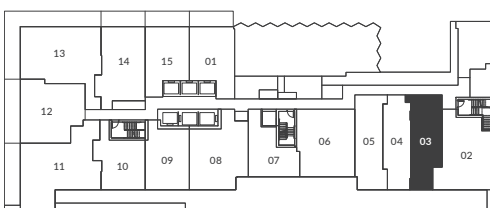

THE LIVMORE

eglinton

1 Bedroom
Interior: 624 Sq. Ft.
Exterior: 131 Sq. Ft.

Level 2

All dimensions, areas, and drawings are approximate and are subject to change without notice. Actual dimensions may vary from the stated floor area.

THE LIVMORE

york mills

1 Bedroom
Interior: 657 Sq. Ft.

Level 2

All dimensions, areas, and drawings are approximate and are subject to change without notice. Actual dimensions may vary from the stated floor area.

THE LIVMORE

downsview

1 Bedroom
Interior: 615 Sq. Ft.

Level 2

Levels 3-4

All dimensions, areas, and drawings are approximate and are subject to change without notice. Actual dimensions may vary from the stated floor area.