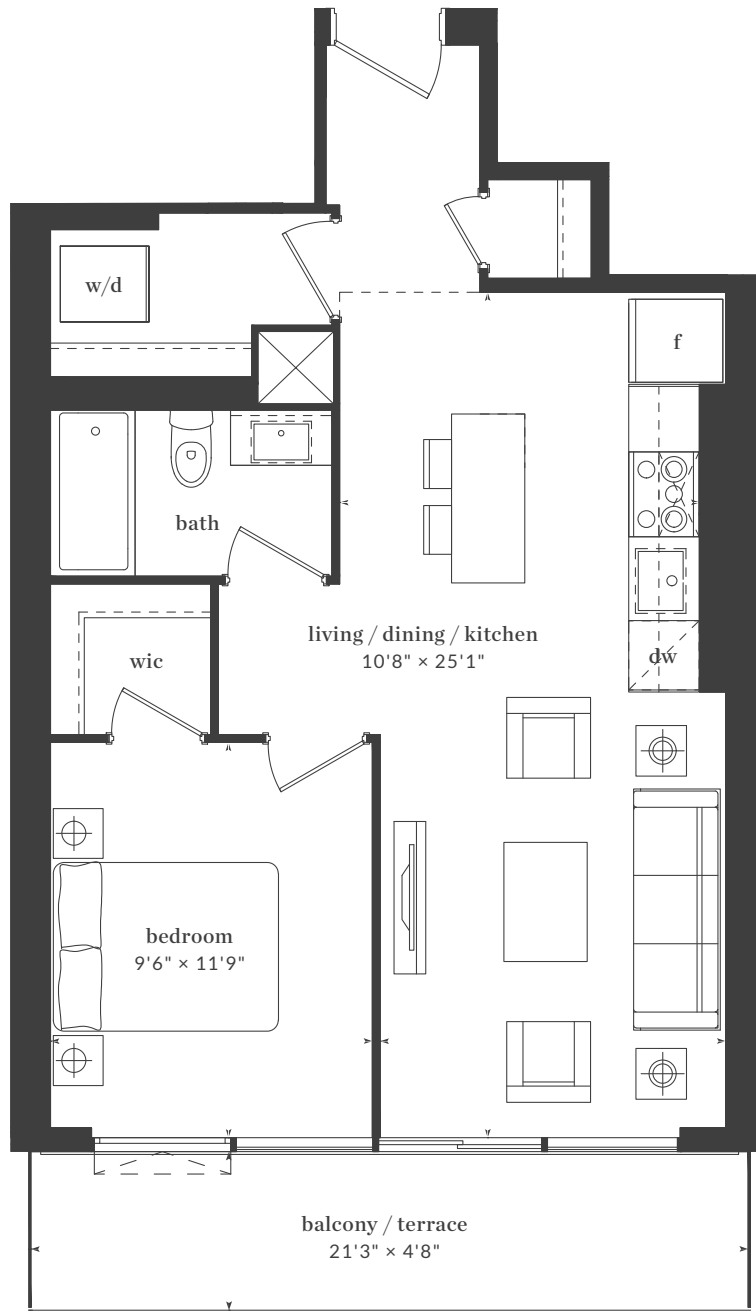

THE LIVMORE

wilson

1 Bedroom
Interior: 678 Sq. Ft.

Levels 2 - 4

All dimensions, areas, and drawings are approximate and are subject to change without notice. Actual dimensions may vary from the stated floor area.

1 Bedroom
 Interior: 605 Sq. Ft.
 Exterior: 94 Sq. Ft.

Levels 6 - 27

Levels 21 (no balcony for suite 2114)

Level 28 (no balcony for suite 2814)

THE LIVMORE

floor

1 Bedroom
Interior: 614 Sq. Ft.
Exterior: 44 Sq. Ft.

Levels 6 - 20 / 29 - 43

All dimensions, areas, and drawings are approximate and are subject to change without notice. Actual dimensions may vary from the stated floor area.

THE LIVMORE

king

1 Bedroom
Interior: 637 Sq. Ft.
Exterior: 99 Sq. Ft.

Levels 6 - 20 / 29 - 43

All dimensions, areas, and drawings are approximate and are subject to change without notice. Actual dimensions may vary from the stated floor area.

THE LIVMORE

wellesley

1 Bedroom
Interior: 660 Sq. Ft.