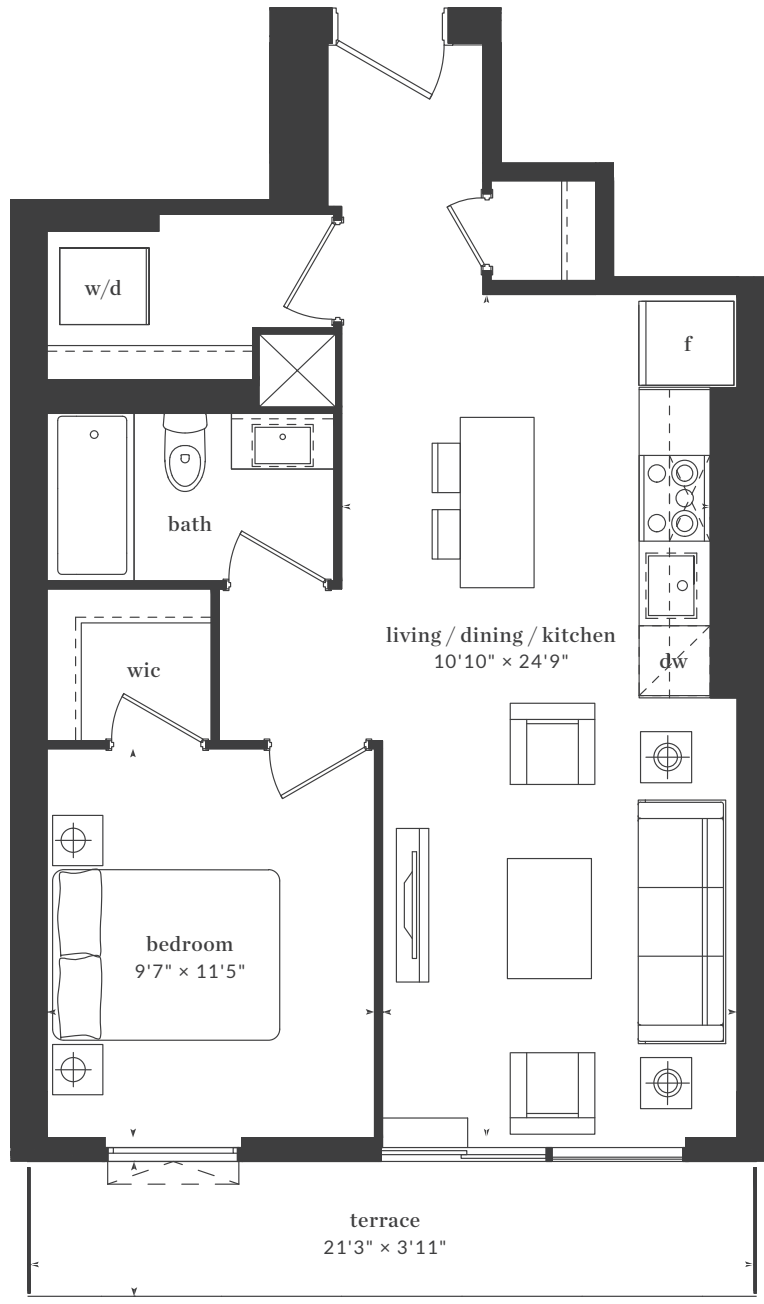

THE LIVMORE

lansdowne

1 Bedroom
Interior: 706 Sq. Ft.
Exterior: 39 Sq. Ft.

Levels 22 – 27

All dimensions, areas, and drawings are approximate and are subject to change without notice. Actual dimensions may vary from the stated floor area.

THE LIVMORE

glencairn

1 Bedroom
Interior: 637 Sq. Ft.
Exterior: 83 Sq. Ft.

Levels 22 - 27

All dimensions, areas, and drawings are approximate and are subject to change without notice. Actual dimensions may vary from the stated floor area.