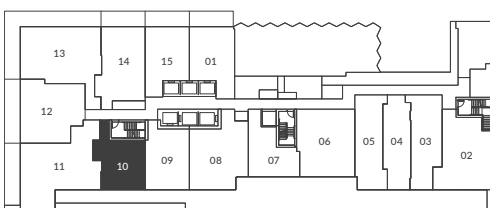

THE LIVMORE

eglinton

1 Bedroom
Interior: 624 Sq. Ft.
Exterior: 131 Sq. Ft.

Level 2

All dimensions, areas, and drawings are approximate and are subject to change without notice. Actual dimensions may vary from the stated floor area.

THE LIVMORE

york mills

1 Bedroom
Interior: 657 Sq. Ft.

Level 2

All dimensions, areas, and drawings are approximate and are subject to change without notice. Actual dimensions may vary from the stated floor area.

THE LIVMORE

downsview

1 Bedroom
Interior: 615 Sq. Ft.

Level 2

Levels 3-4

All dimensions, areas, and drawings are approximate and are subject to change without notice. Actual dimensions may vary from the stated floor area.

THE LIVMORE

yorkdale

1 Bedroom
Interior: 631 Sq. Ft.
Exterior: 131 Sq. Ft.

Levels 2 - 4 (no balcony level 4)

All dimensions, areas, and drawings are approximate and are subject to change without notice. Actual dimensions may vary from the stated floor area.