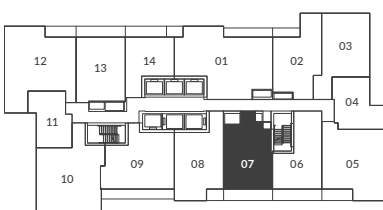

THE LIVMORE

wilson

1 Bedroom
Interior: 678 Sq. Ft.

Levels 2 - 4

All dimensions, areas, and drawings are approximate and are subject to change without notice. Actual dimensions may vary from the stated floor area.

1 Bedroom
 Interior: 605 Sq. Ft.
 Exterior: 94 Sq. Ft.

Levels 6 - 27

Levels 21 (no balcony for suite 2114)

Level 28 (no balcony for suite 2814)

THE LIVMORE

floor

1 Bedroom
Interior: 614 Sq. Ft.
Exterior: 44 Sq. Ft.

Levels 6 - 20 / 29 - 43

All dimensions, areas, and drawings are approximate and are subject to change without notice. Actual dimensions may vary from the stated floor area.

THE LIVMORE

king

1 Bedroom
Interior: 637 Sq. Ft.
Exterior: 99 Sq. Ft.