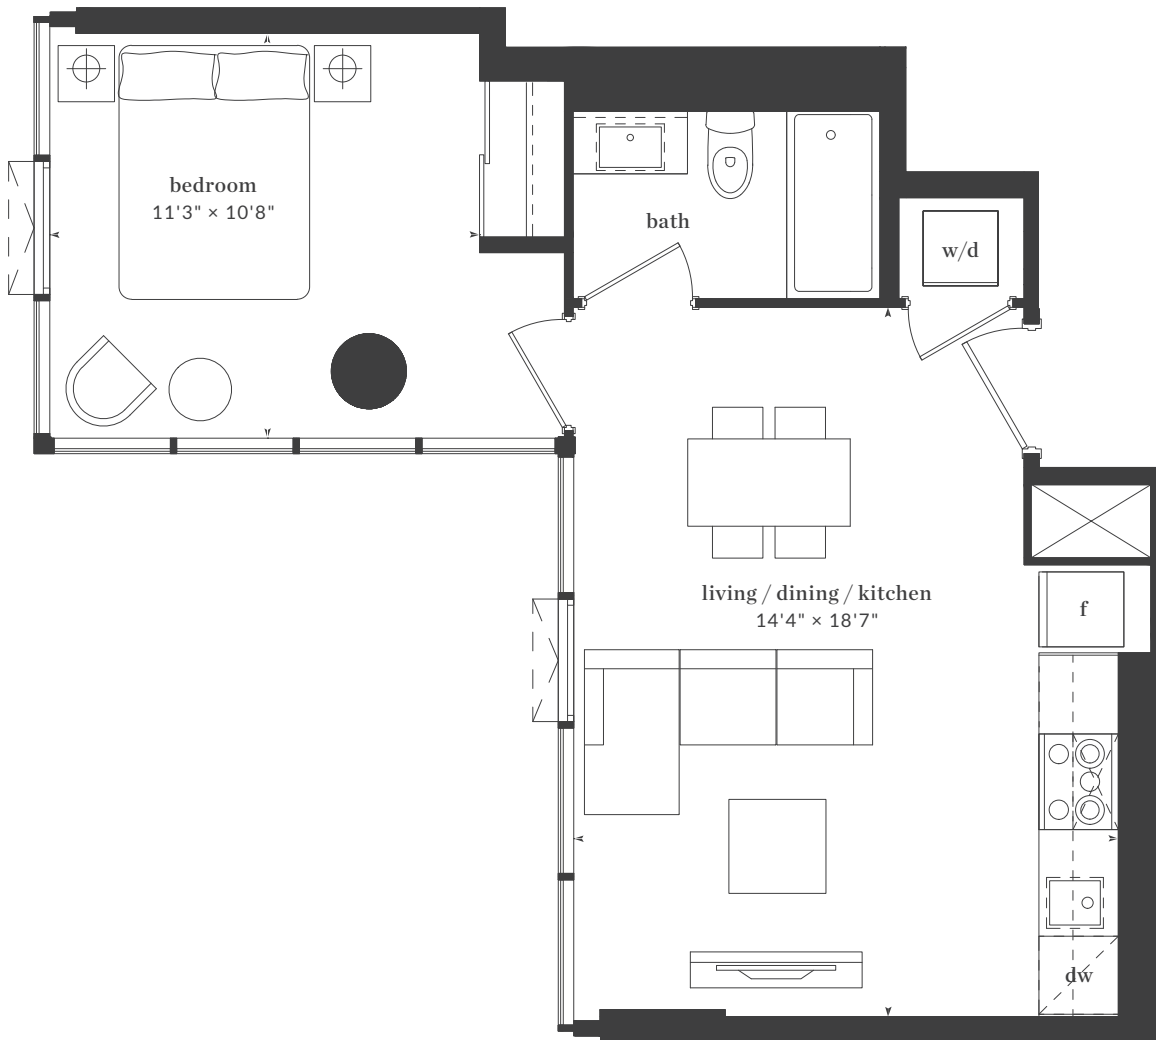

THE LIVMORE

lansdowne

1 Bedroom
Interior: 706 Sq. Ft.
Exterior: 39 Sq. Ft.

Levels 22 – 27

All dimensions, areas, and drawings are approximate and are subject to change without notice. Actual dimensions may vary from the stated floor area.

THE LIVMORE

glencairn

1 Bedroom
Interior: 637 Sq. Ft.
Exterior: 83 Sq. Ft.

Levels 22 - 27

All dimensions, areas, and drawings are approximate and are subject to change without notice. Actual dimensions may vary from the stated floor area.

THE LIVMORE

castle frank

1 Bedroom
Interior: 513 Sq. Ft.

Levels 29 - 43

All dimensions, areas, and drawings are approximate and are subject to change without notice. Actual dimensions may vary from the stated floor area.