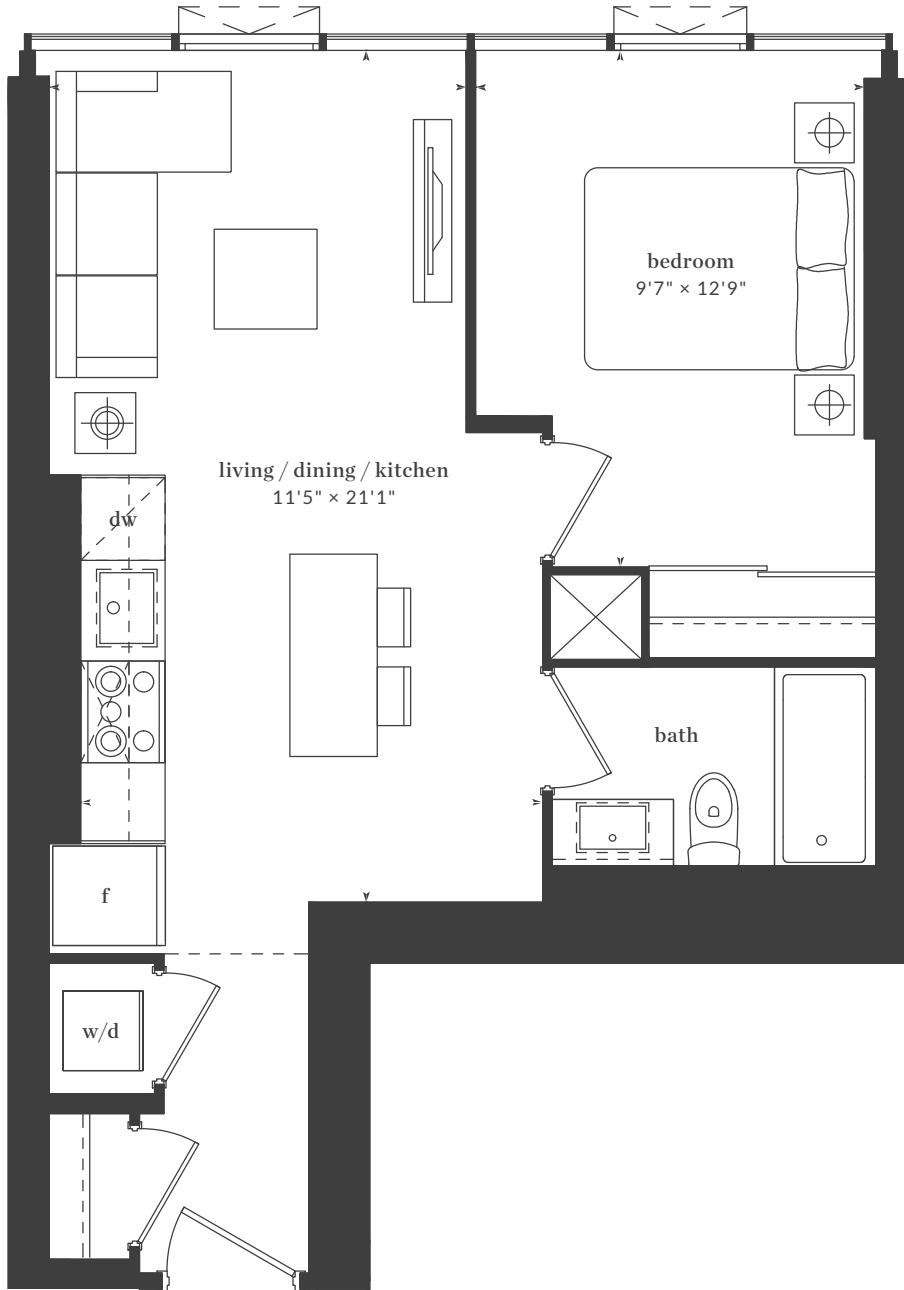

Levels 6 - 20 / 29 - 43

All dimensions, areas, and drawings are approximate and are subject to change without notice. Actual dimensions may vary from the stated floor area.

THE LIVMORE

king

1 Bedroom
Interior: 637 Sq. Ft.
Exterior: 99 Sq. Ft.

Levels 6 - 20 / 29 - 43

All dimensions, areas, and drawings are approximate and are subject to change without notice. Actual dimensions may vary from the stated floor area.

THE LIVMORE

wellesley

1 Bedroom
Interior: 660 Sq. Ft.

Levels 6 - 20 / 29 - 43

All dimensions, areas, and drawings are approximate and are subject to change without notice. Actual dimensions may vary from the stated floor area.

THE LIVMORE

union

1 Bedroom
Interior: 681 Sq. Ft.
Exterior: 34 Sq. Ft.

Levels 6 - 20 / 29 - 43

All dimensions, areas, and drawings are approximate and are subject to change without notice. Actual dimensions may vary from the stated floor area.

THE LIVMORE

islington

1 Bedroom
Interior: 560 Sq. Ft.