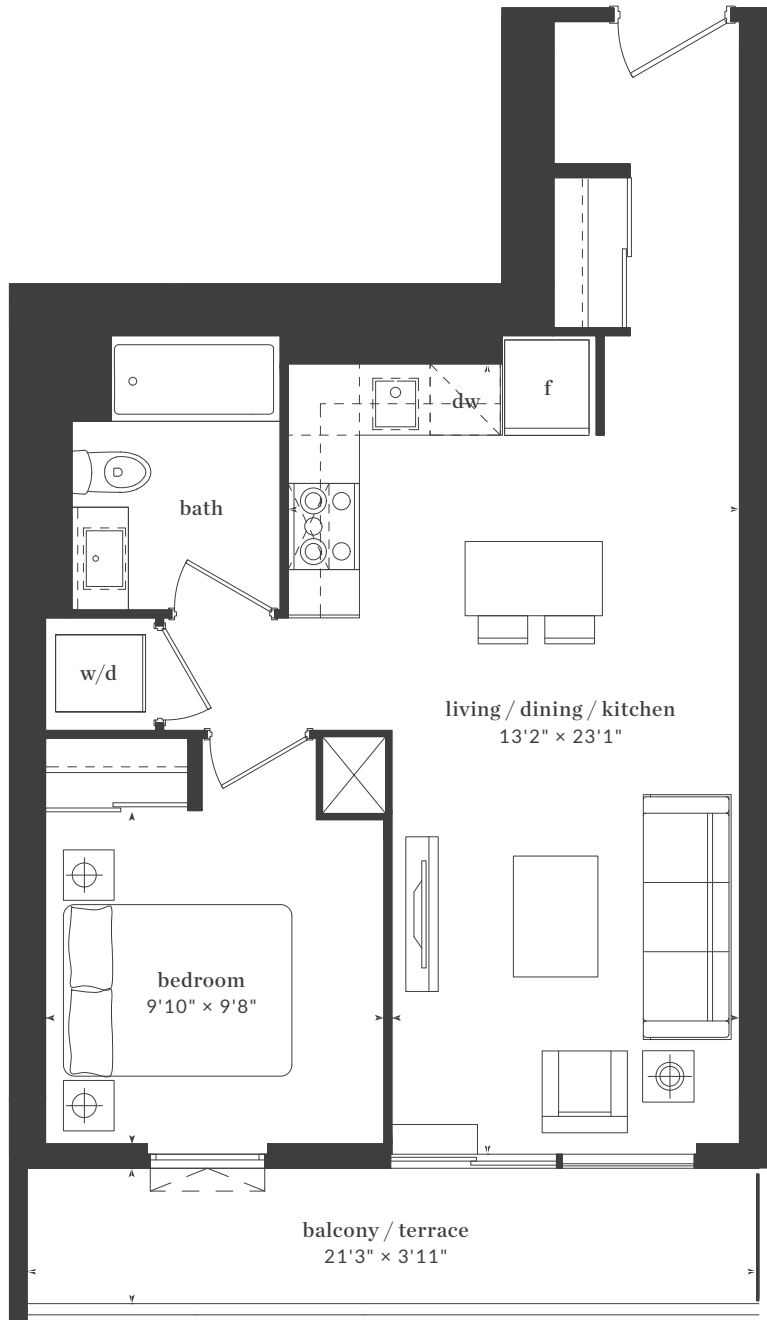

Levels 6 - 20 / 29 - 43

All dimensions, areas, and drawings are approximate and are subject to change without notice. Actual dimensions may vary from the stated floor area.

THE LIVMORE

islington

1 Bedroom
Interior: 560 Sq. Ft.

Level 21

All dimensions, areas, and drawings are approximate and are subject to change without notice. Actual dimensions may vary from the stated floor area.

THE LIVMORE

christie

1 Bedroom
Interior: 591 Sq. Ft.

Levels 22 - 27

All dimensions, areas, and drawings are approximate and are subject to change without notice. Actual dimensions may vary from the stated floor area.

THE LIVMORE

dufferin

1 Bedroom
 Interior: 614 Sq. Ft.
 Exterior: 83 Sq. Ft.

Levels 22 – 27

Level 21 (no balcony for suite 2109)

Level 28 (no balcony for suite 2809)

All dimensions, areas, and drawings are approximate and are subject to change without notice. Actual dimensions may vary from the stated floor area.