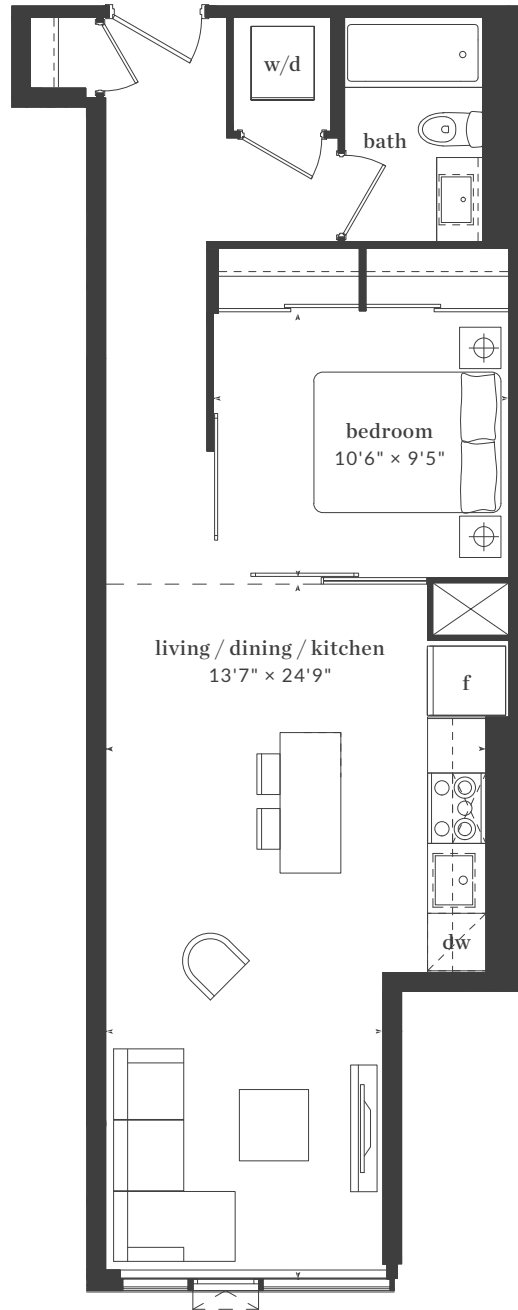

THE LIVMORE

eglinton

1 Bedroom
Interior: 624 Sq. Ft.
Exterior: 131 Sq. Ft.

Level 2

All dimensions, areas, and drawings are approximate and are subject to change without notice. Actual dimensions may vary from the stated floor area.

THE LIVMORE

york mills

1 Bedroom
Interior: 657 Sq. Ft.

Level 2

All dimensions, areas, and drawings are approximate and are subject to change without notice. Actual dimensions may vary from the stated floor area.

THE LIVMORE

downsview

1 Bedroom
Interior: 615 Sq. Ft.

Level 2

Levels 3-4

All dimensions, areas, and drawings are approximate and are subject to change without notice. Actual dimensions may vary from the stated floor area.

THE LIVMORE

wilson

1 Bedroom
Interior: 678 Sq. Ft.

Levels 2 - 4

All dimensions, areas, and drawings are approximate and are subject to change without notice. Actual dimensions may vary from the stated floor area.