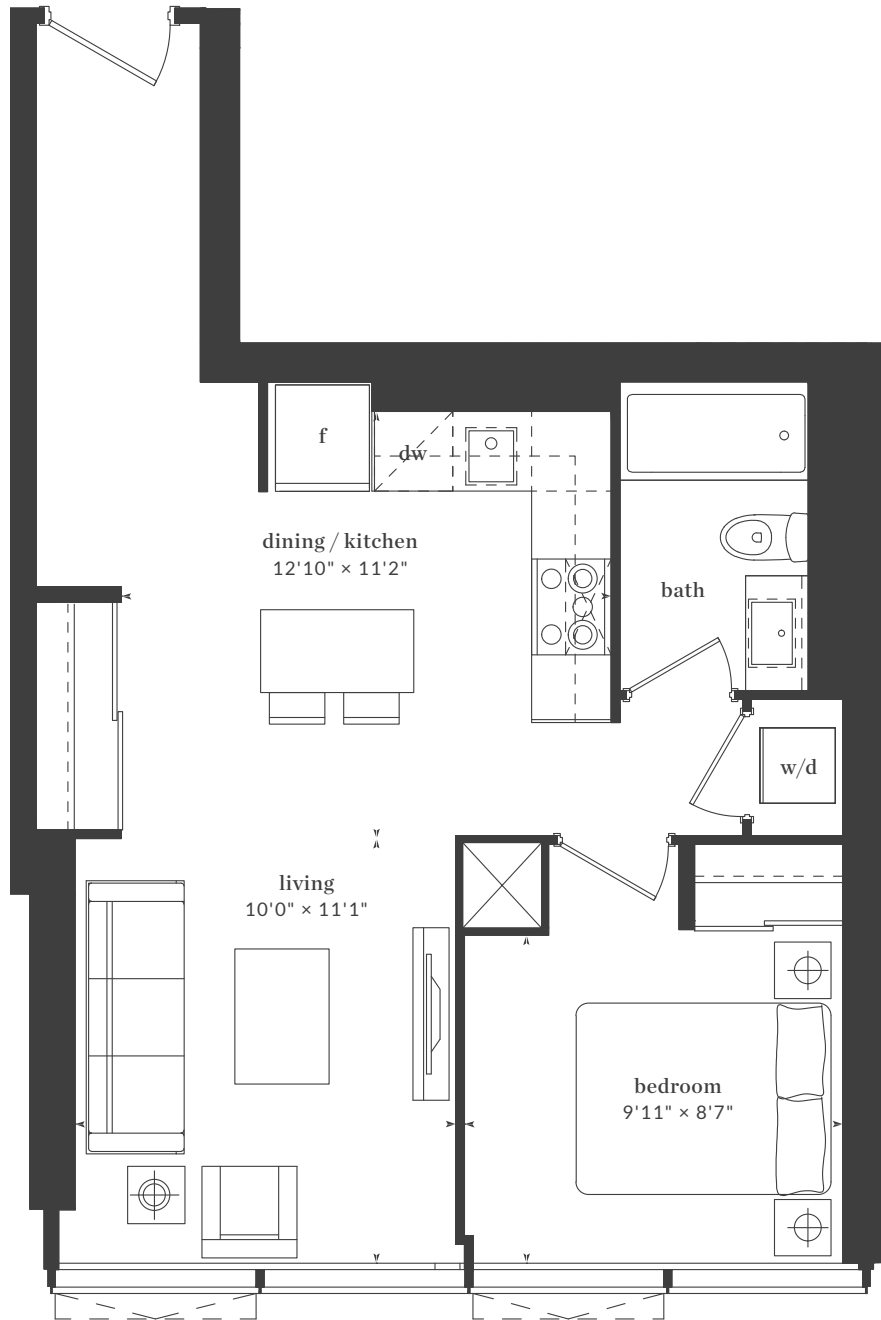

Levels 6 - 20 / 29 - 43

All dimensions, areas, and drawings are approximate and are subject to change without notice. Actual dimensions may vary from the stated floor area.

THE LIVMORE

wellesley

1 Bedroom
Interior: 660 Sq. Ft.

Levels 6 - 20 / 29 - 43

All dimensions, areas, and drawings are approximate and are subject to change without notice. Actual dimensions may vary from the stated floor area.

THE LIVMORE

union

1 Bedroom
Interior: 681 Sq. Ft.
Exterior: 34 Sq. Ft.

Levels 6 - 20 / 29 - 43

All dimensions, areas, and drawings are approximate and are subject to change without notice. Actual dimensions may vary from the stated floor area.

THE LIVMORE

islington

1 Bedroom
Interior: 560 Sq. Ft.

Level 21

All dimensions, areas, and drawings are approximate and are subject to change without notice. Actual dimensions may vary from the stated floor area.

THE LIVMORE

christie

1 Bedroom
Interior: 591 Sq. Ft.