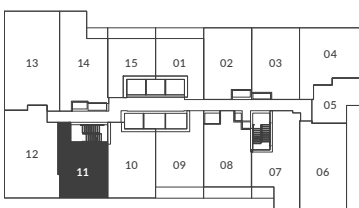

Levels 6 - 20 / 29 - 43

All dimensions, areas, and drawings are approximate and are subject to change without notice. Actual dimensions may vary from the stated floor area.

THE LIVMORE

union

1 Bedroom
Interior: 681 Sq. Ft.
Exterior: 34 Sq. Ft.

Levels 6 - 20 / 29 - 43

All dimensions, areas, and drawings are approximate and are subject to change without notice. Actual dimensions may vary from the stated floor area.

THE LIVMORE

islington

1 Bedroom
Interior: 560 Sq. Ft.

Level 21

All dimensions, areas, and drawings are approximate and are subject to change without notice. Actual dimensions may vary from the stated floor area.

THE LIVMORE

christie

1 Bedroom
Interior: 591 Sq. Ft.