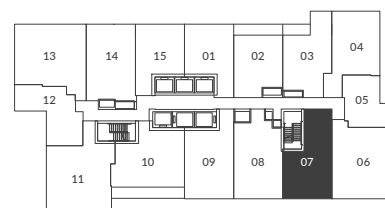

THE LIVMORE

wilson

1 Bedroom
Interior: 678 Sq. Ft.

Levels 2 - 4

All dimensions, areas, and drawings are approximate and are subject to change without notice. Actual dimensions may vary from the stated floor area.

THE LIVMORE

queen

1 Bedroom
 Interior: 583 Sq. Ft.
 Exterior: 99 Sq. Ft.

Levels 6 - 27

Levels 21

Level 28 (no balcony for suite 2807)

THE LIVMORE

museum

1 Bedroom
 Interior: 605 Sq. Ft.
 Exterior: 94 Sq. Ft.

Levels 6 - 27

Levels 21 (no balcony for suite 2114)

Level 28 (no balcony for suite 2814)

THE LIVMORE

floor

1 Bedroom
Interior: 614 Sq. Ft.
Exterior: 44 Sq. Ft.

Levels 6 - 20 / 29 - 43

All dimensions, areas, and drawings are approximate and are subject to change without notice. Actual dimensions may vary from the stated floor area.

THE LIVMORE

king

1 Bedroom
Interior: 637 Sq. Ft.
Exterior: 99 Sq. Ft.