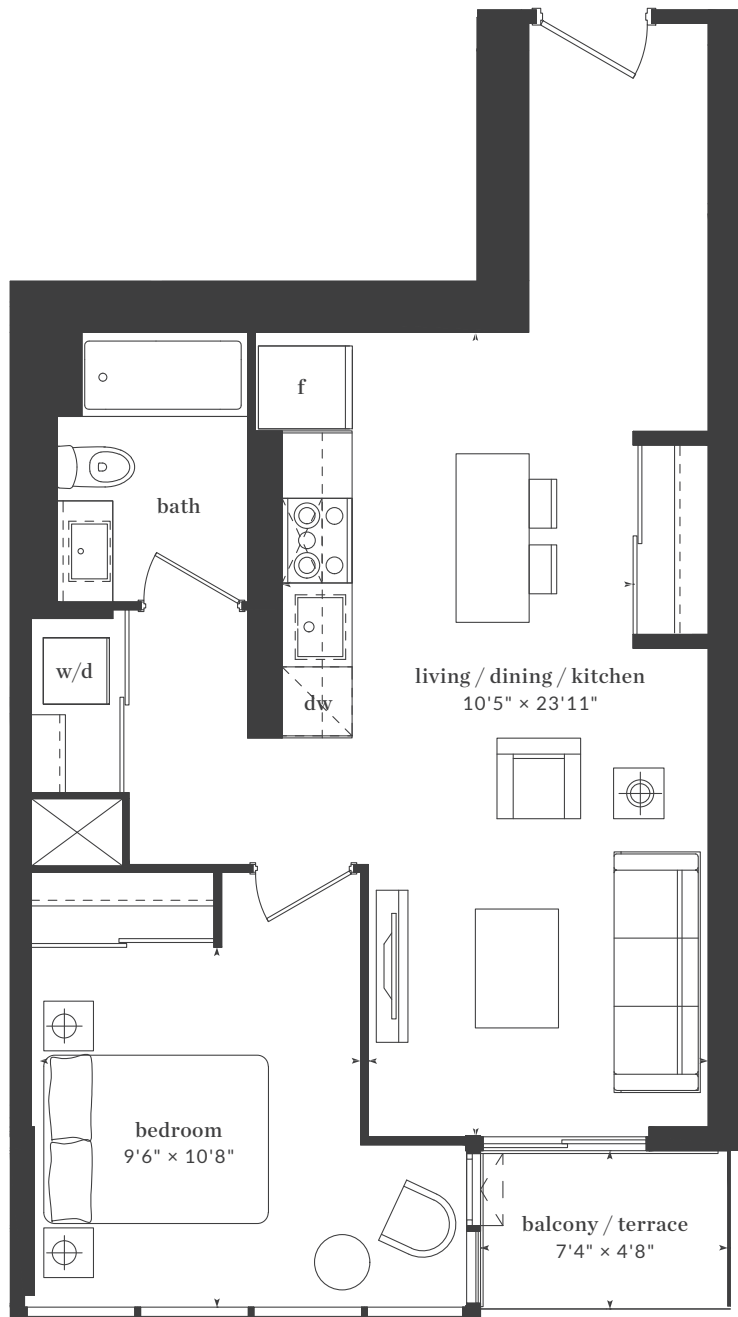

Levels 6 - 20 / 29 - 43

All dimensions, areas, and drawings are approximate and are subject to change without notice. Actual dimensions may vary from the stated floor area.

THE LIVMORE

king

1 Bedroom
Interior: 637 Sq. Ft.
Exterior: 99 Sq. Ft.

Levels 6 - 20 / 29 - 43

All dimensions, areas, and drawings are approximate and are subject to change without notice. Actual dimensions may vary from the stated floor area.

THE LIVMORE

wellesley

1 Bedroom
Interior: 660 Sq. Ft.

Levels 6 - 20 / 29 - 43

All dimensions, areas, and drawings are approximate and are subject to change without notice. Actual dimensions may vary from the stated floor area.

THE LIVMORE

union

1 Bedroom
Interior: 681 Sq. Ft.
Exterior: 34 Sq. Ft.

Levels 6 - 20 / 29 - 43

All dimensions, areas, and drawings are approximate and are subject to change without notice. Actual dimensions may vary from the stated floor area.

THE LIVMORE

islington

1 Bedroom
Interior: 560 Sq. Ft.