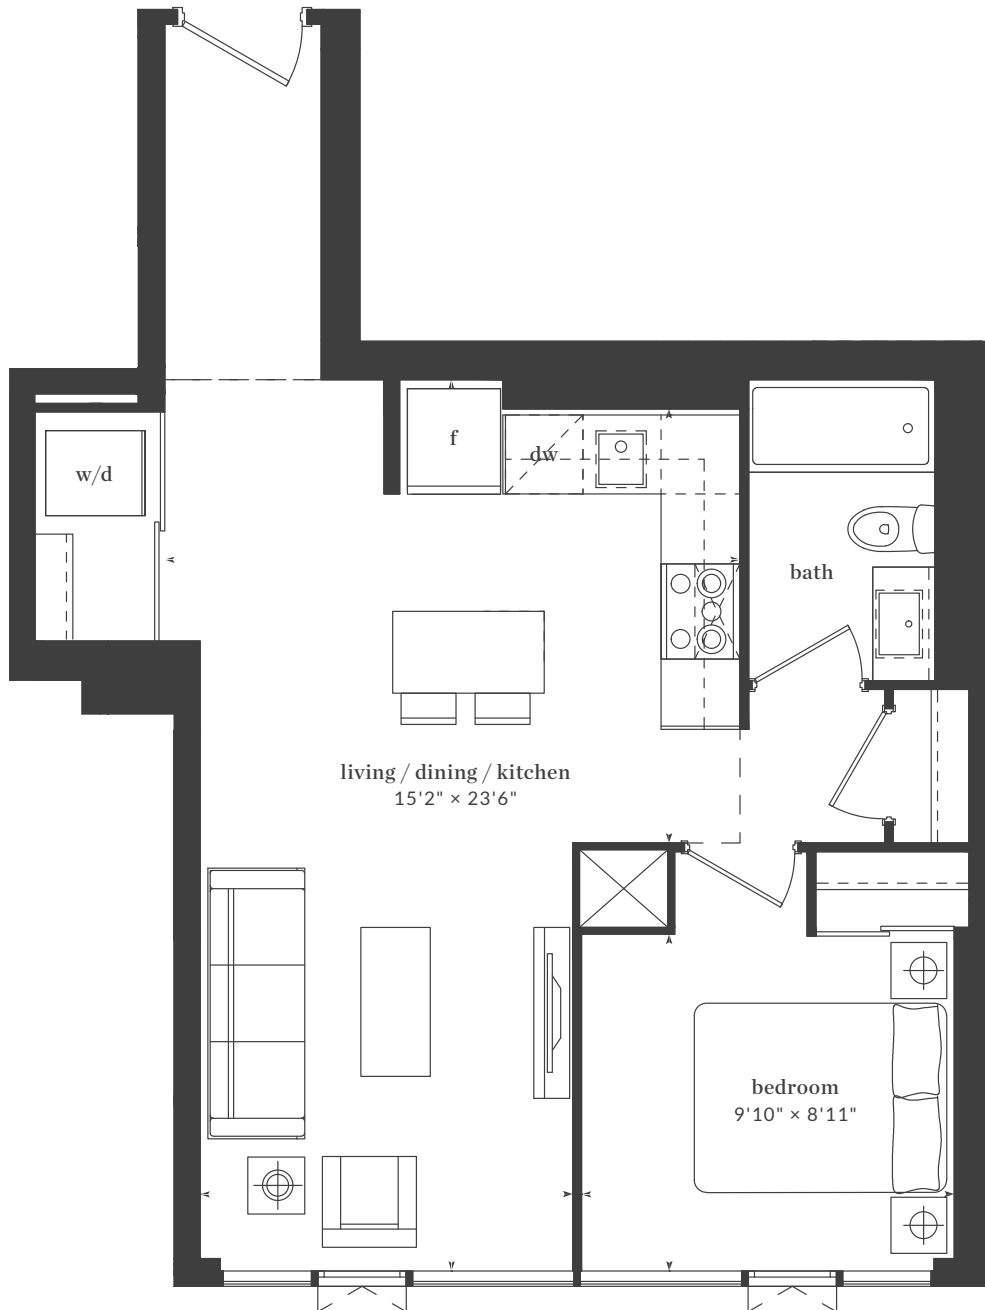

THE LIVMORE

eglinton

1 Bedroom
Interior: 624 Sq. Ft.
Exterior: 131 Sq. Ft.

Level 2

All dimensions, areas, and drawings are approximate and are subject to change without notice. Actual dimensions may vary from the stated floor area.

THE LIVMORE

york mills

1 Bedroom
Interior: 657 Sq. Ft.

Level 2

All dimensions, areas, and drawings are approximate and are subject to change without notice. Actual dimensions may vary from the stated floor area.

THE LIVMORE

downsview

1 Bedroom
Interior: 615 Sq. Ft.

Level 2

Levels 3-4

All dimensions, areas, and drawings are approximate and are subject to change without notice. Actual dimensions may vary from the stated floor area.

THE LIVMORE

yorkdale

1 Bedroom
Interior: 631 Sq. Ft.
Exterior: 131 Sq. Ft.

Levels 2 - 4 (no balcony level 4)

All dimensions, areas, and drawings are approximate and are subject to change without notice. Actual dimensions may vary from the stated floor area.