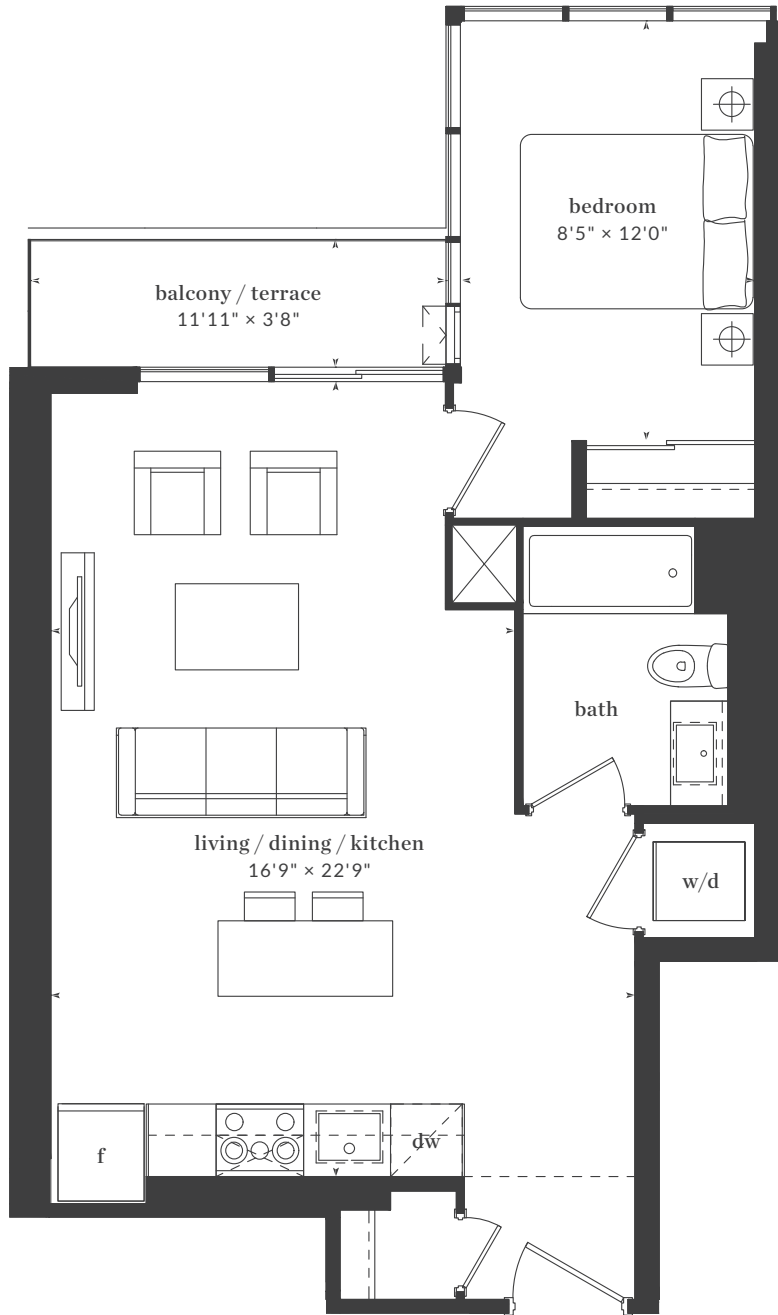

THE LIVMORE

wilson

1 Bedroom
Interior: 678 Sq. Ft.

Levels 2 - 4

All dimensions, areas, and drawings are approximate and are subject to change without notice. Actual dimensions may vary from the stated floor area.

1 Bedroom
 Interior: 605 Sq. Ft.
 Exterior: 94 Sq. Ft.

Levels 6 - 27

Levels 21 (no balcony for suite 2114)

Level 28 (no balcony for suite 2814)

THE LIVMORE

floor

1 Bedroom
Interior: 614 Sq. Ft.
Exterior: 44 Sq. Ft.

Levels 6 - 20 / 29 - 43

All dimensions, areas, and drawings are approximate and are subject to change without notice. Actual dimensions may vary from the stated floor area.

THE LIVMORE

king

1 Bedroom
Interior: 637 Sq. Ft.
Exterior: 99 Sq. Ft.

Levels 6 - 20 / 29 - 43

All dimensions, areas, and drawings are approximate and are subject to change without notice. Actual dimensions may vary from the stated floor area.

THE LIVMORE

wellesley

1 Bedroom
Interior: 660 Sq. Ft.