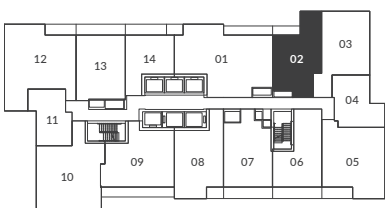

THE LIVMORE

wilson

1 Bedroom
Interior: 678 Sq. Ft.

Levels 2 - 4

All dimensions, areas, and drawings are approximate and are subject to change without notice. Actual dimensions may vary from the stated floor area.

1 Bedroom
 Interior: 605 Sq. Ft.
 Exterior: 94 Sq. Ft.

Levels 6 - 27

Levels 21 (no balcony for suite 2114)

Level 28 (no balcony for suite 2814)

THE LIVMORE

floor

1 Bedroom
Interior: 614 Sq. Ft.
Exterior: 44 Sq. Ft.

Levels 6 - 20 / 29 - 43

All dimensions, areas, and drawings are approximate and are subject to change without notice. Actual dimensions may vary from the stated floor area.

THE LIVMORE

king

1 Bedroom
Interior: 637 Sq. Ft.
Exterior: 99 Sq. Ft.

Levels 6 - 20 / 29 - 43

All dimensions, areas, and drawings are approximate and are subject to change without notice. Actual dimensions may vary from the stated floor area.

THE LIVMORE

wellesley

1 Bedroom
Interior: 660 Sq. Ft.