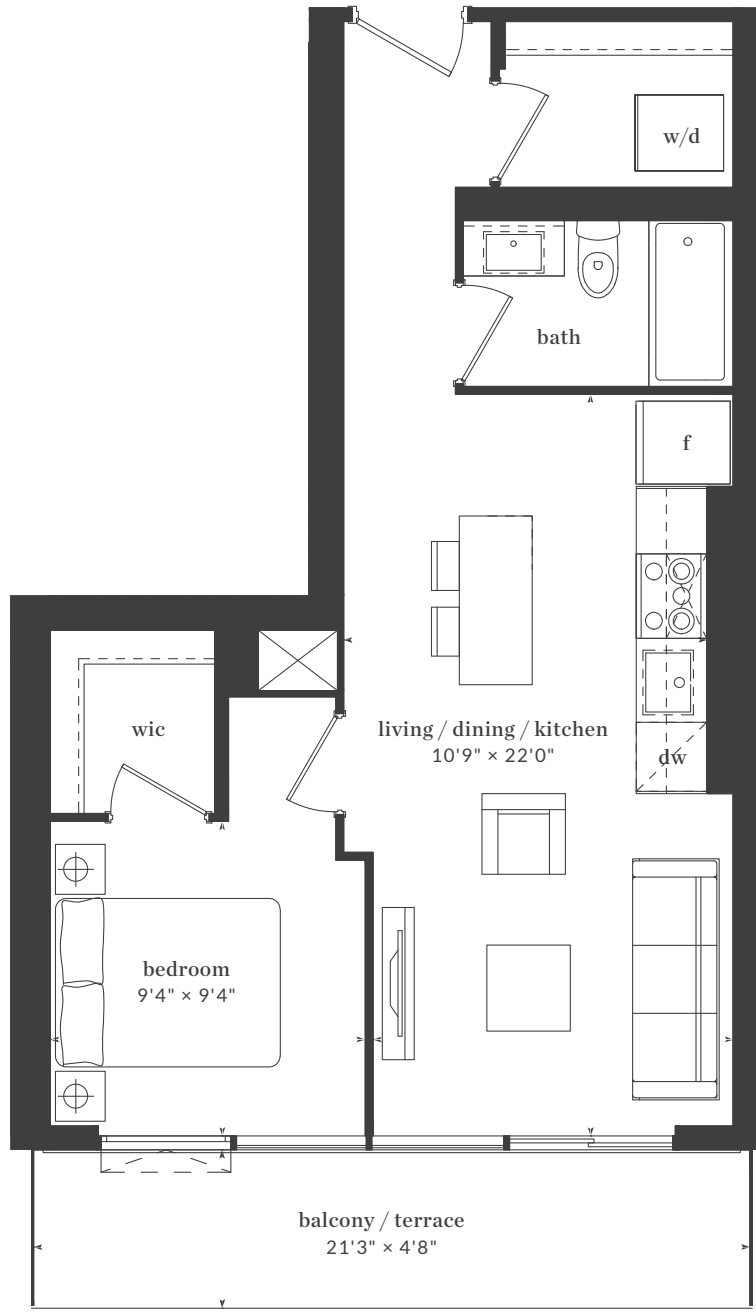

THE LIVMORE

yorkdale

1 Bedroom
Interior: 631 Sq. Ft.
Exterior: 131 Sq. Ft.

Levels 2 - 4 (no balcony level 4)

All dimensions, areas, and drawings are approximate and are subject to change without notice. Actual dimensions may vary from the stated floor area.

THE LIVMORE

wilson

1 Bedroom
Interior: 678 Sq. Ft.

Levels 2 - 4

All dimensions, areas, and drawings are approximate and are subject to change without notice. Actual dimensions may vary from the stated floor area.

THE LIVMORE

queen

1 Bedroom
 Interior: 583 Sq. Ft.
 Exterior: 99 Sq. Ft.

Levels 6 - 27

Levels 21

Level 28 (no balcony for suite 2807)

THE LIVMORE

museum

Levels 6 - 20 / 29 - 43

All dimensions, areas, and drawings are approximate and are subject to change without notice. Actual dimensions may vary from the stated floor area.

THE LIVMORE

king

1 Bedroom
Interior: 637 Sq. Ft.
Exterior: 99 Sq. Ft.