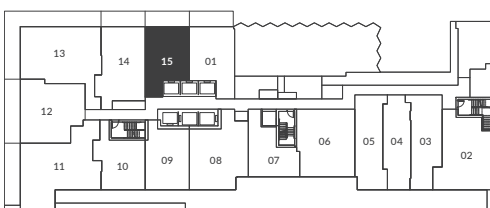

THE LIVMORE

eglinton

1 Bedroom
Interior: 624 Sq. Ft.
Exterior: 131 Sq. Ft.

Level 2

All dimensions, areas, and drawings are approximate and are subject to change without notice. Actual dimensions may vary from the stated floor area.

THE LIVMORE

york mills

1 Bedroom
Interior: 657 Sq. Ft.

Level 2

All dimensions, areas, and drawings are approximate and are subject to change without notice. Actual dimensions may vary from the stated floor area.

THE LIVMORE

downsview

1 Bedroom
Interior: 615 Sq. Ft.

Level 2

Levels 3-4

All dimensions, areas, and drawings are approximate and are subject to change without notice. Actual dimensions may vary from the stated floor area.