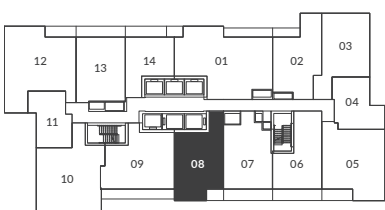

Levels 6 - 20 / 29 - 43

All dimensions, areas, and drawings are approximate and are subject to change without notice. Actual dimensions may vary from the stated floor area.

THE LIVMORE

king

1 Bedroom
Interior: 637 Sq. Ft.
Exterior: 99 Sq. Ft.

Levels 6 - 20 / 29 - 43

All dimensions, areas, and drawings are approximate and are subject to change without notice. Actual dimensions may vary from the stated floor area.

THE LIVMORE

wellesley

1 Bedroom
Interior: 660 Sq. Ft.

Levels 6 - 20 / 29 - 43

All dimensions, areas, and drawings are approximate and are subject to change without notice. Actual dimensions may vary from the stated floor area.

THE LIVMORE

union

1 Bedroom
Interior: 681 Sq. Ft.
Exterior: 34 Sq. Ft.

Levels 6 - 20 / 29 - 43

All dimensions, areas, and drawings are approximate and are subject to change without notice. Actual dimensions may vary from the stated floor area.

THE LIVMORE

islington

1 Bedroom
Interior: 560 Sq. Ft.