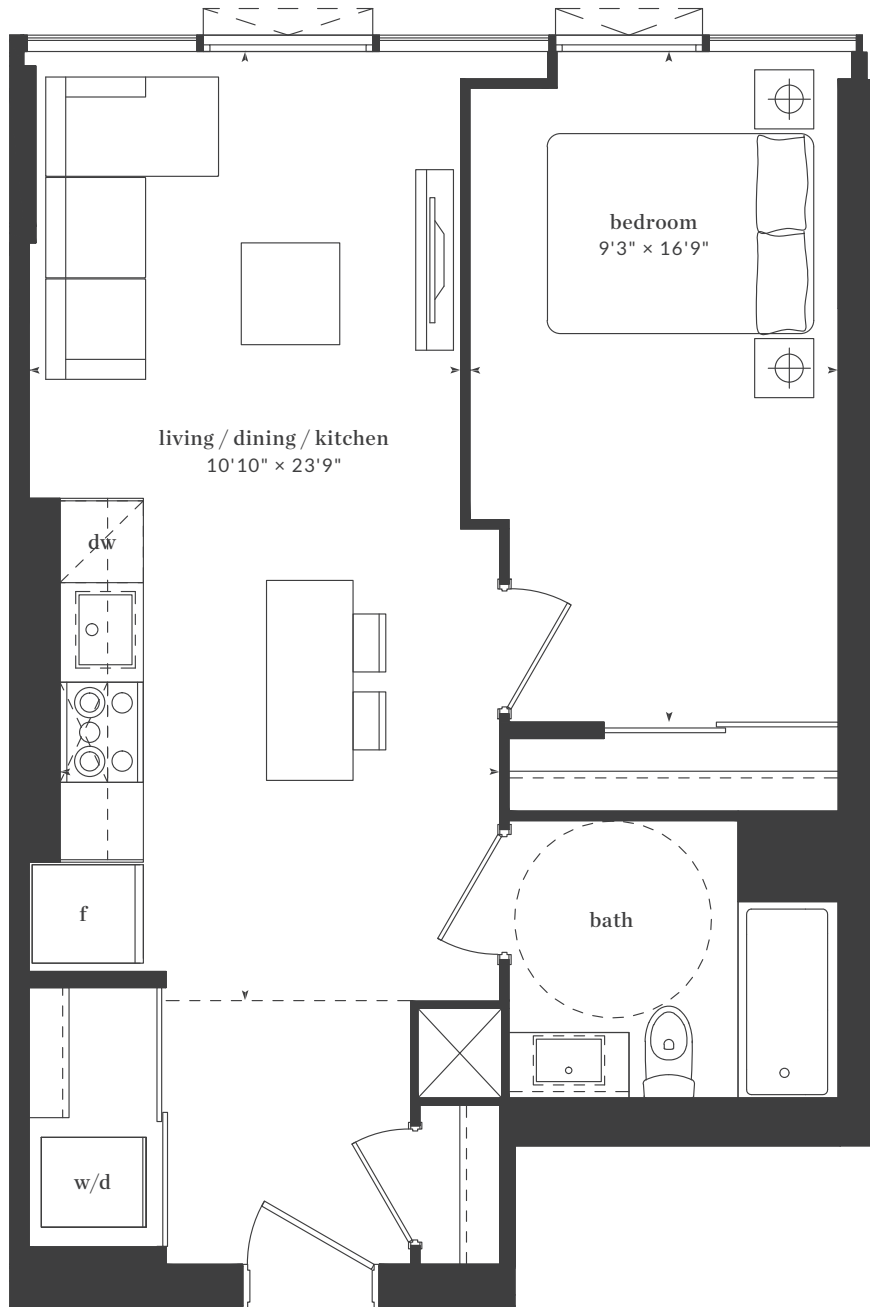

Levels 22 - 27

All dimensions, areas, and drawings are approximate and are subject to change without notice. Actual dimensions may vary from the stated floor area.

THE LIVMORE

dufferin

1 Bedroom
 Interior: 614 Sq. Ft.
 Exterior: 83 Sq. Ft.

Levels 22 – 27

Level 21 (no balcony for suite 2109)

Level 28 (no balcony for suite 2809)

All dimensions, areas, and drawings are approximate and are subject to change without notice. Actual dimensions may vary from the stated floor area.

THE LIVMORE

old mill

1 Bedroom
Interior: 644 Sq. Ft.

Levels 22 - 27
(no balcony for suite 2202 and 2702)

Level 23

All dimensions, areas, and drawings are approximate and are subject to change without notice. Actual dimensions may vary from the stated floor area.