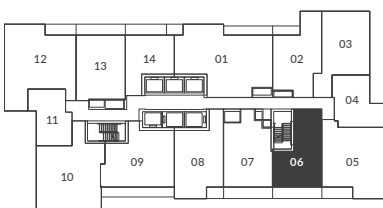

THE LIVMORE

yorkdale

1 Bedroom
Interior: 631 Sq. Ft.
Exterior: 131 Sq. Ft.

Levels 2 - 4 (no balcony level 4)

All dimensions, areas, and drawings are approximate and are subject to change without notice. Actual dimensions may vary from the stated floor area.

THE LIVMORE

wilson

1 Bedroom
Interior: 678 Sq. Ft.

Levels 2 - 4

All dimensions, areas, and drawings are approximate and are subject to change without notice. Actual dimensions may vary from the stated floor area.

THE LIVMORE

queen

1 Bedroom
 Interior: 583 Sq. Ft.
 Exterior: 99 Sq. Ft.

Levels 6 - 27

Levels 21

Level 28 (no balcony for suite 2807)

THE LIVMORE

museum