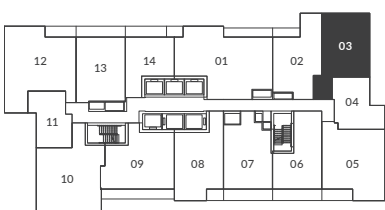

Levels 6 - 20 / 29 - 43

All dimensions, areas, and drawings are approximate and are subject to change without notice. Actual dimensions may vary from the stated floor area.

THE LIVMORE

king

1 Bedroom
Interior: 637 Sq. Ft.
Exterior: 99 Sq. Ft.

Levels 6 - 20 / 29 - 43

All dimensions, areas, and drawings are approximate and are subject to change without notice. Actual dimensions may vary from the stated floor area.

THE LIVMORE

wellesley

1 Bedroom
Interior: 660 Sq. Ft.

Levels 6 - 20 / 29 - 43

All dimensions, areas, and drawings are approximate and are subject to change without notice. Actual dimensions may vary from the stated floor area.

THE LIVMORE

union

1 Bedroom
Interior: 681 Sq. Ft.
Exterior: 34 Sq. Ft.