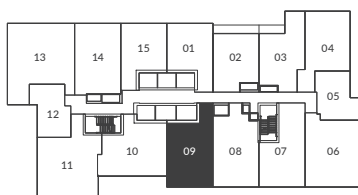

Levels 6 - 20 / 29 - 43

All dimensions, areas, and drawings are approximate and are subject to change without notice. Actual dimensions may vary from the stated floor area.

THE LIVMORE

islington

1 Bedroom
Interior: 560 Sq. Ft.

Level 21

All dimensions, areas, and drawings are approximate and are subject to change without notice. Actual dimensions may vary from the stated floor area.

THE LIVMORE

christie

1 Bedroom
Interior: 591 Sq. Ft.

Levels 22 - 27

All dimensions, areas, and drawings are approximate and are subject to change without notice. Actual dimensions may vary from the stated floor area.

THE LIVMORE

dufferin

1 Bedroom
 Interior: 614 Sq. Ft.
 Exterior: 83 Sq. Ft.

Levels 22 – 27

Level 21 (no balcony for suite 2109)

Level 28 (no balcony for suite 2809)

All dimensions, areas, and drawings are approximate and are subject to change without notice. Actual dimensions may vary from the stated floor area.