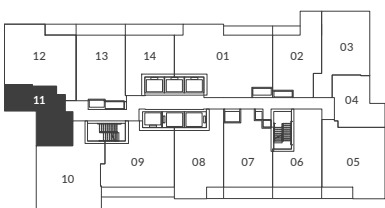

THE LIVMORE

castle frank

1 Bedroom
Interior: 513 Sq. Ft.

Levels 29 - 43

All dimensions, areas, and drawings are approximate and are subject to change without notice. Actual dimensions may vary from the stated floor area.