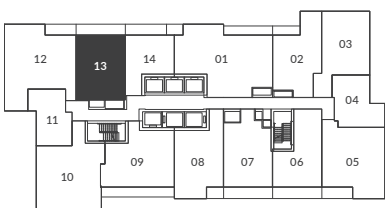

THE LIVMORE

wilson

1 Bedroom
Interior: 678 Sq. Ft.

Levels 2 - 4

All dimensions, areas, and drawings are approximate and are subject to change without notice. Actual dimensions may vary from the stated floor area.

THE LIVMORE

queen

1 Bedroom
 Interior: 583 Sq. Ft.
 Exterior: 99 Sq. Ft.

Levels 6 - 27

Levels 21

Level 28 (no balcony for suite 2807)

THE LIVMORE

museum

1 Bedroom
 Interior: 605 Sq. Ft.
 Exterior: 94 Sq. Ft.

Levels 6 - 27

Levels 21 (no balcony for suite 2114)

Level 28 (no balcony for suite 2814)

THE LIVMORE

floor

1 Bedroom
Interior: 614 Sq. Ft.
Exterior: 44 Sq. Ft.

Levels 6 - 20 / 29 - 43

All dimensions, areas, and drawings are approximate and are subject to change without notice. Actual dimensions may vary from the stated floor area.

THE LIVMORE

king

1 Bedroom
Interior: 637 Sq. Ft.
Exterior: 99 Sq. Ft.