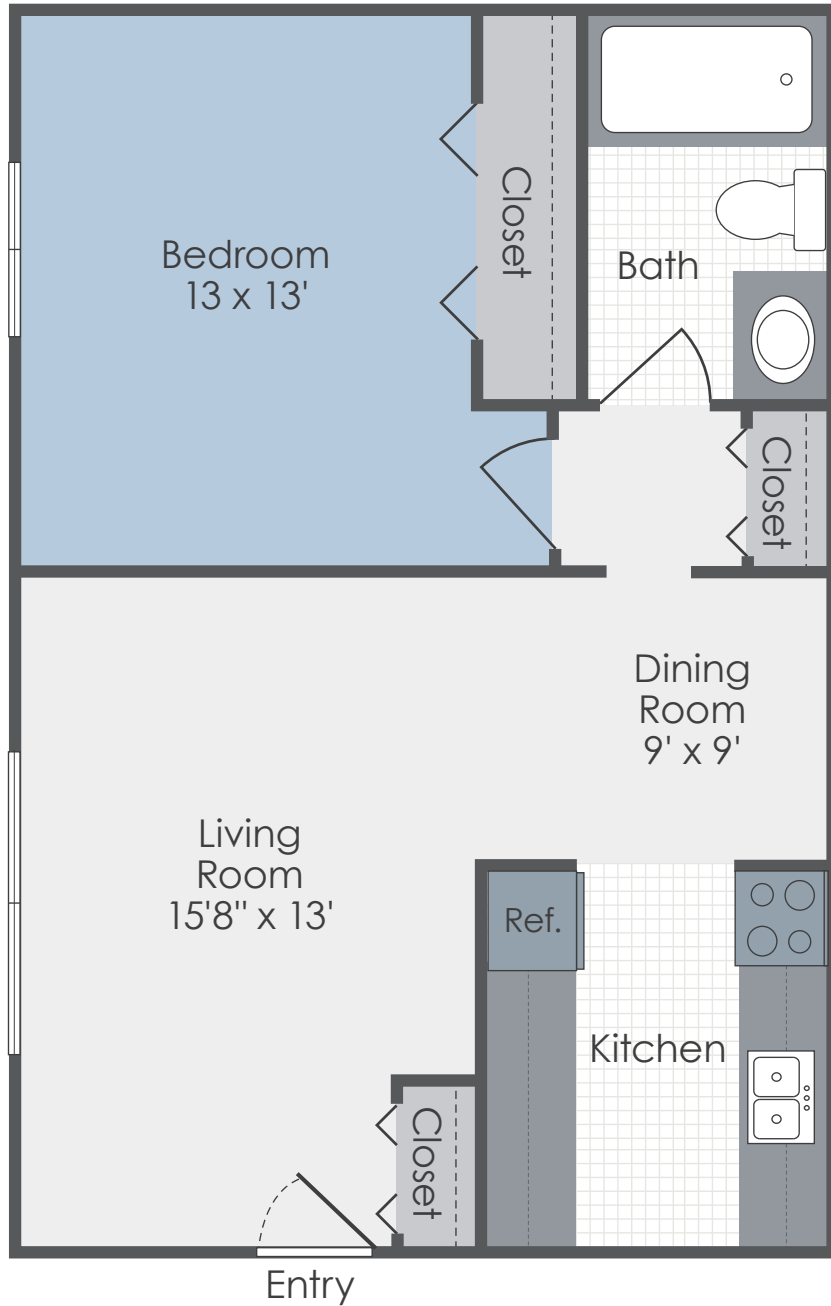

METRO POINTE  
APARTMENTS

\*ALL FLOOR PLANS ARE APPROXIMATE AND MAY VARY IN SIZE

**1 BEDROOM | 1 BATH | 650 SQ.FT.**

6752 MERRIMAN RD. | ROMULUS, MI 48174 | 734-326-4490  
LIVESTMETROPOINTEAPTS.COM