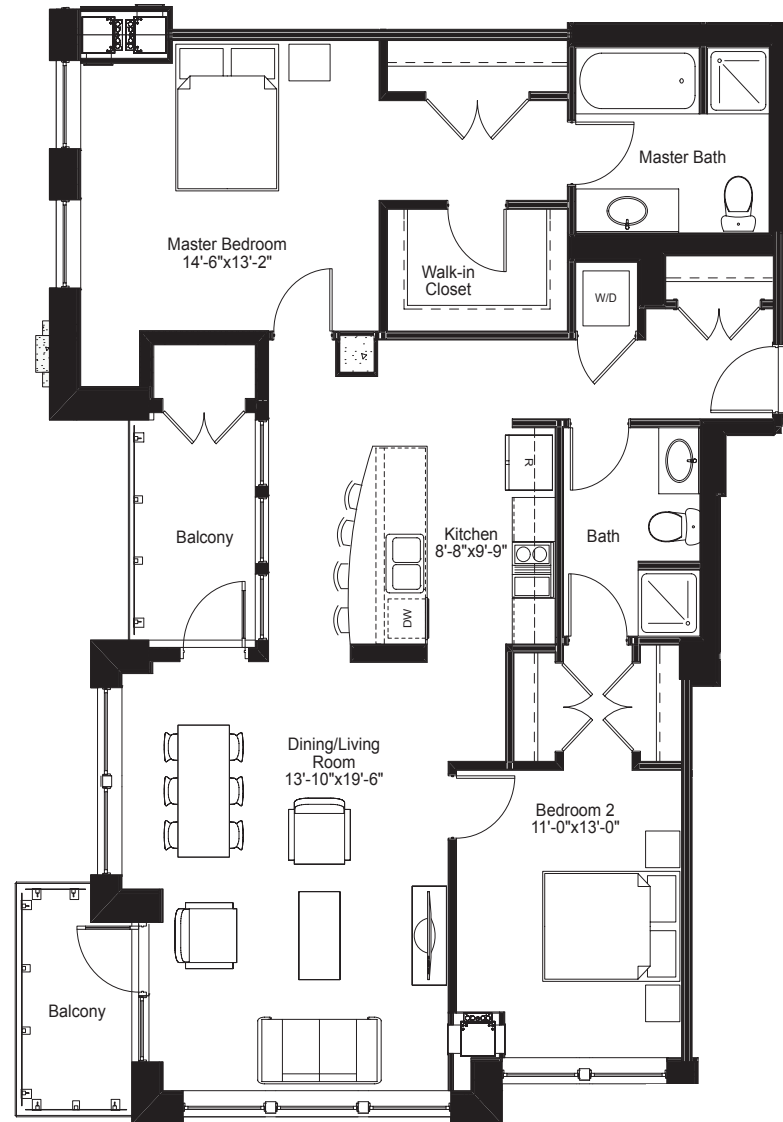

EAST TOWER - FLOOR PLAN 04

2 Bedroom • 2 Bath • 1104 SF

555 West Kinzie Street
Chicago, Illinois 60654
866-584-0847
altaatkstation.com

Floor plan dimensions are approximate. Floor plate depicts unit location only.

EAST TOWER - PENTHOUSE FLOOR PLAN 4003

2 Bedroom • 2 Bath • 1122 SF

555 West Kinzie Street
Chicago, IL 60654
866-584-0847
altaatkstation.com

Floor plan dimensions are approximate. Floor plate depicts unit location only.

EAST TOWER - PENTHOUSE FLOOR PLAN 4004

2 Bedroom • 2 Bath • 1416 SF

555 West Kinzie Street
Chicago, IL 60654
866-584-0847
altaatkstation.com

Floor plan dimensions are approximate. Floor plate depicts unit location only.

EAST TOWER - PENTHOUSE FLOOR PLAN 4005

2 Bedroom • 2 Bath • 1416 SF

555 West Kinzie Street
Chicago, IL 60654
866-584-0847
altaatkstation.com

Floor plan dimensions are approximate. Floor plate depicts unit location only.