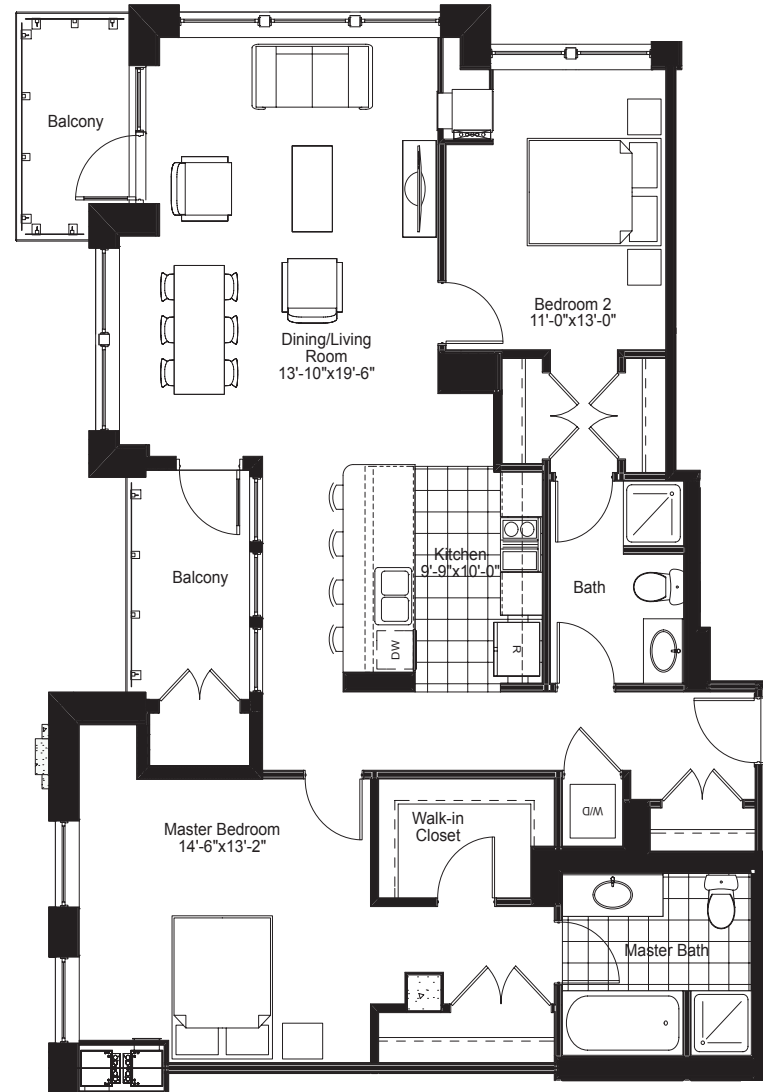

EAST TOWER - PENTHOUSE FLOOR PLAN 4006

2 Bedroom • 2 Bath • 1110 SF

555 West Kinzie Street
Chicago, IL 60654
866-584-0847
altaatkstation.com

Floor plan dimensions are approximate. Floor plate depicts unit location only.

EAST TOWER - PENTHOUSE FLOOR PLAN 4103

2 Bedroom • 2 Bath • 1122 SF

555 West Kinzie Street
Chicago, IL 60654
866-584-0847
altaatkstation.com

Floor plan dimensions are approximate. Floor plate depicts unit location only.

EAST TOWER - PENTHOUSE FLOOR PLAN 4104

2 Bedroom • 2 Bath • 1416 SF

555 West Kinzie Street
Chicago, IL 60654
866-584-0847
altaatkstation.com

Floor plan dimensions are approximate. Floor plate depicts unit location only.

EAST TOWER - PENTHOUSE FLOOR PLAN 4105

2 Bedroom • 2 Bath • 1416 SF

555 West Kinzie Street
Chicago, IL 60654
866-584-0847
altaatkstation.com

Floor plan dimensions are approximate. Floor plate depicts unit location only.