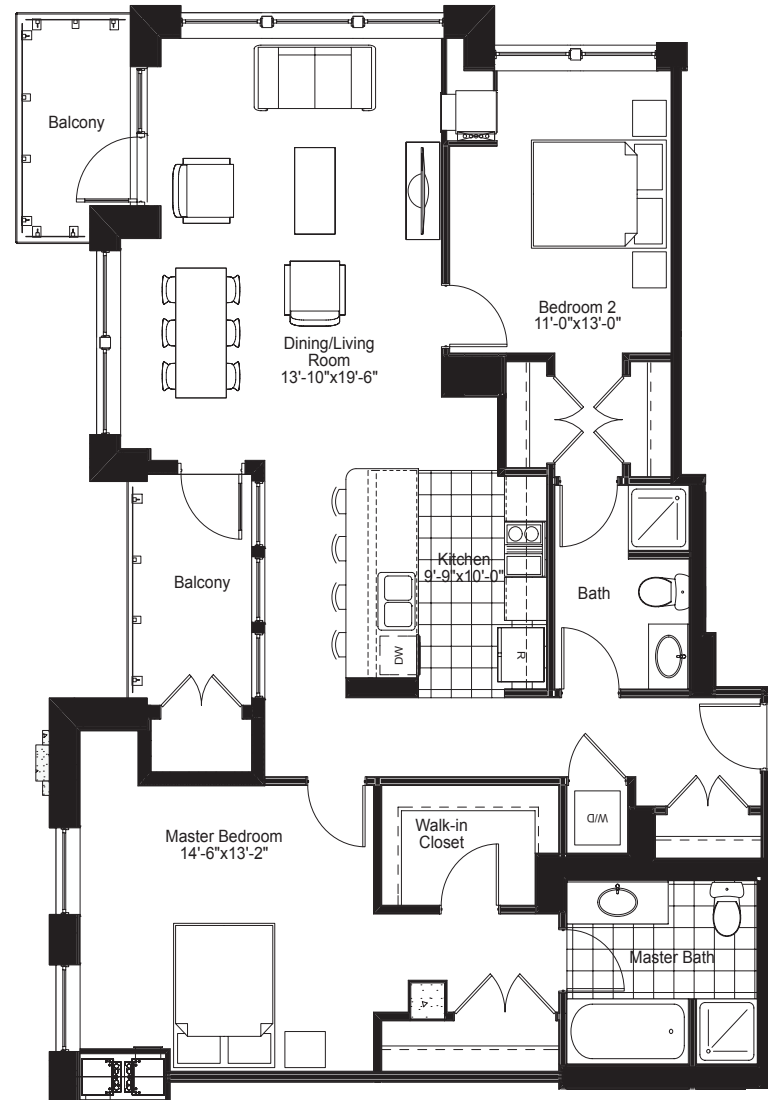

EAST TOWER - PENTHOUSE FLOOR PLAN 4003

2 Bedroom • 2 Bath • 1122 SF

555 West Kinzie Street
Chicago, IL 60654
866-584-0847
altaatkstation.com

Floor plan dimensions are approximate. Floor plate depicts unit location only.

EAST TOWER - PENTHOUSE FLOOR PLAN 4004

2 Bedroom • 2 Bath • 1416 SF

555 West Kinzie Street
Chicago, IL 60654
866-584-0847
altaatkstation.com

Floor plan dimensions are approximate. Floor plate depicts unit location only.

EAST TOWER - PENTHOUSE FLOOR PLAN 4005

2 Bedroom • 2 Bath • 1416 SF

555 West Kinzie Street
Chicago, IL 60654
866-584-0847
altaatkstation.com

Floor plan dimensions are approximate. Floor plate depicts unit location only.

EAST TOWER - PENTHOUSE FLOOR PLAN 4006

2 Bedroom • 2 Bath • 1110 SF

555 West Kinzie Street
Chicago, IL 60654
866-584-0847
altaatkstation.com

Floor plan dimensions are approximate. Floor plate depicts unit location only.