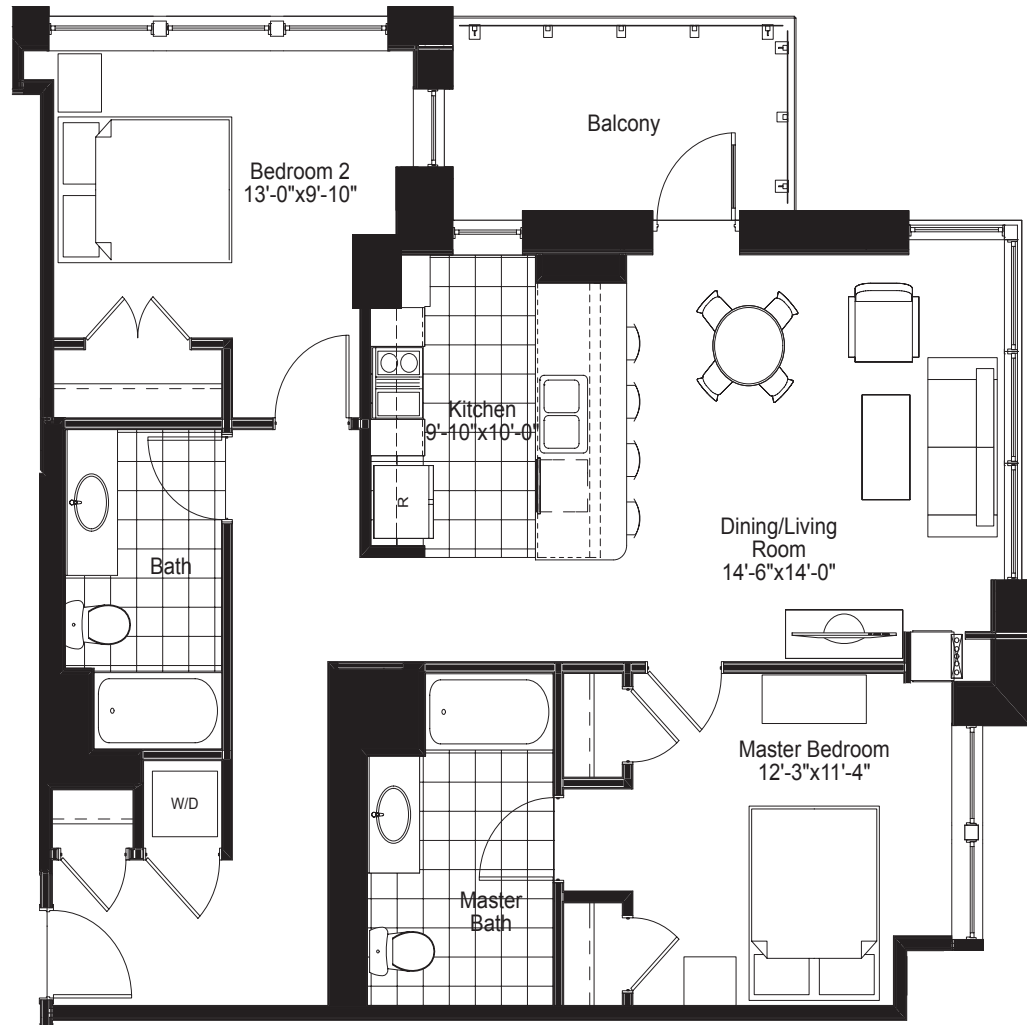

555 West Kinzie Street
Chicago, IL 60654
866-584-0847
altaatkstation.com

EAST TOWER - FLOOR PLAN 01

2 Bedroom • 2 Bath • 1110 SF

Floor plan dimensions are approximate. Floor plate depicts unit location only.

EAST TOWER - FLOOR PLAN 04

2 Bedroom • 2 Bath • 1104 SF

555 West Kinzie Street
Chicago, Illinois 60654
866-584-0847
altaatkstation.com

Floor plan dimensions are approximate. Floor plate depicts unit location only.

EAST TOWER - PENTHOUSE FLOOR PLAN 4003

2 Bedroom • 2 Bath • 1122 SF

555 West Kinzie Street
Chicago, IL 60654
866-584-0847
altaatkstation.com

Floor plan dimensions are approximate. Floor plate depicts unit location only.

EAST TOWER - PENTHOUSE FLOOR PLAN 4004

2 Bedroom • 2 Bath • 1416 SF

555 West Kinzie Street
Chicago, IL 60654
866-584-0847
altaatkstation.com

Floor plan dimensions are approximate. Floor plate depicts unit location only.