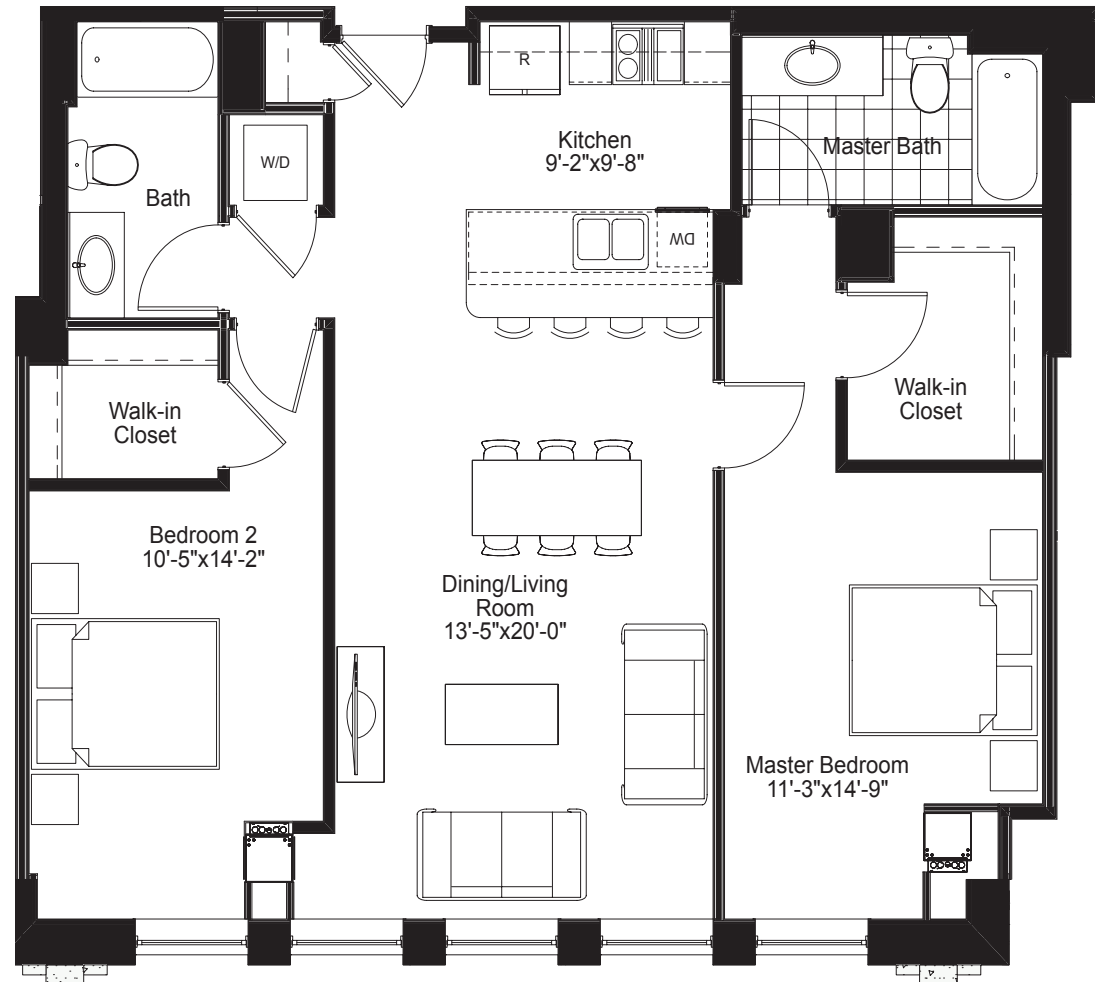

555 West Kinzie Street
Chicago, IL 60654
866-584-0847
altaatkstation.com

EAST TOWER - FLOOR PLAN 01

2 Bedroom • 2 Bath • 1110 SF

Floor plan dimensions are approximate. Floor plate depicts unit location only.

EAST TOWER - FLOOR PLAN 04

2 Bedroom • 2 Bath • 1104 SF

555 West Kinzie Street
Chicago, Illinois 60654
866-584-0847
altaatkstation.com

Floor plan dimensions are approximate. Floor plate depicts unit location only.

EAST TOWER - PENTHOUSE FLOOR PLAN 4003

2 Bedroom • 2 Bath • 1122 SF

555 West Kinzie Street
Chicago, IL 60654
866-584-0847
altaatkstation.com

Floor plan dimensions are approximate. Floor plate depicts unit location only.

EAST TOWER - PENTHOUSE FLOOR PLAN 4004

2 Bedroom • 2 Bath • 1416 SF

555 West Kinzie Street
Chicago, IL 60654
866-584-0847
altaatkstation.com

Floor plan dimensions are approximate. Floor plate depicts unit location only.