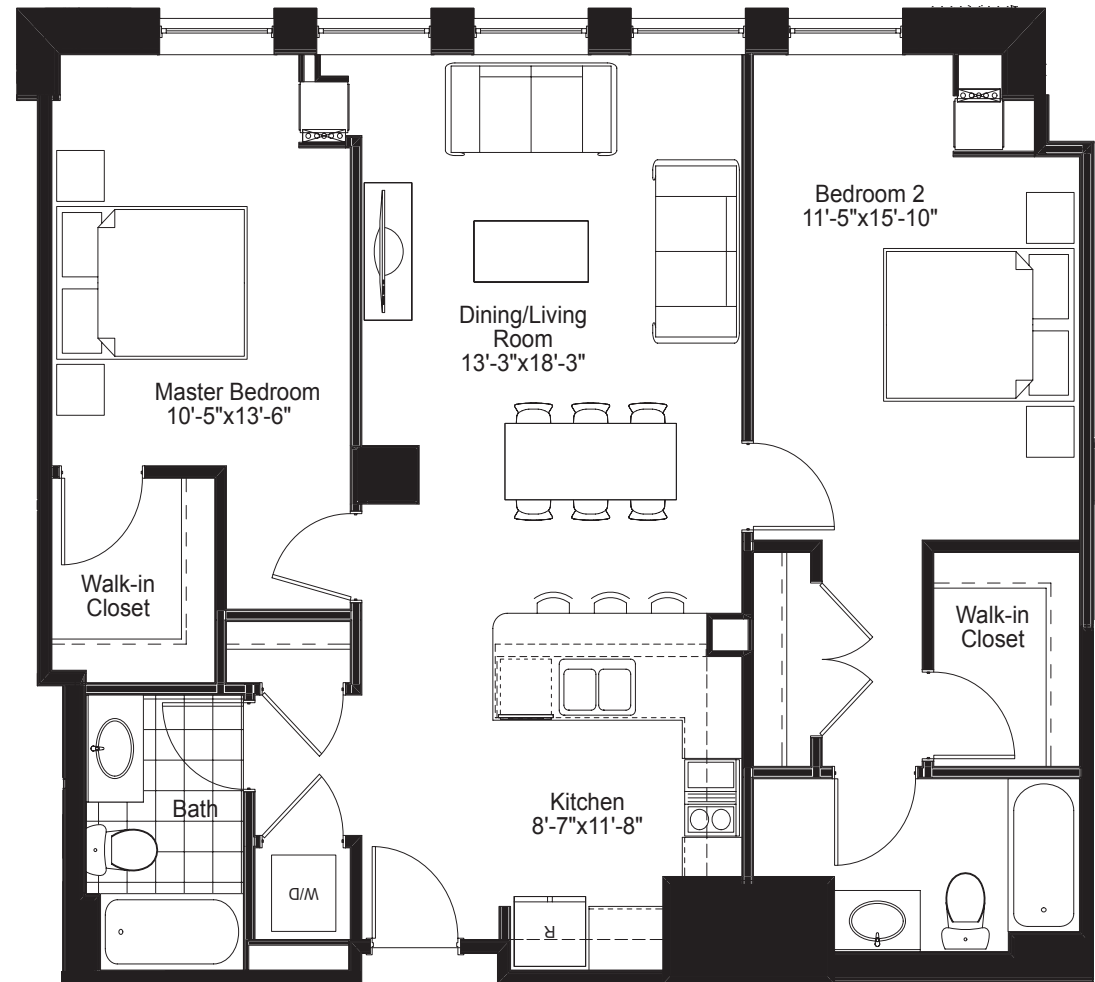

EAST TOWER - PENTHOUSE FLOOR PLAN 4103

2 Bedroom • 2 Bath • 1122 SF

555 West Kinzie Street
Chicago, IL 60654
866-584-0847
altaatkstation.com

Floor plan dimensions are approximate. Floor plate depicts unit location only.

EAST TOWER - PENTHOUSE FLOOR PLAN 4104

2 Bedroom • 2 Bath • 1416 SF

555 West Kinzie Street
Chicago, IL 60654
866-584-0847
altaatkstation.com

Floor plan dimensions are approximate. Floor plate depicts unit location only.

EAST TOWER - PENTHOUSE FLOOR PLAN 4105

2 Bedroom • 2 Bath • 1416 SF

555 West Kinzie Street
Chicago, IL 60654
866-584-0847
altaatkstation.com

Floor plan dimensions are approximate. Floor plate depicts unit location only.

EAST TOWER - PENTHOUSE FLOOR PLAN 4106

2 Bedroom • 2 Bath • 1110 SF

555 West Kinzie Street
Chicago, IL 60654
866-584-0847
altaatkstation.com

Floor plan dimensions are approximate. Floor plate depicts unit location only.