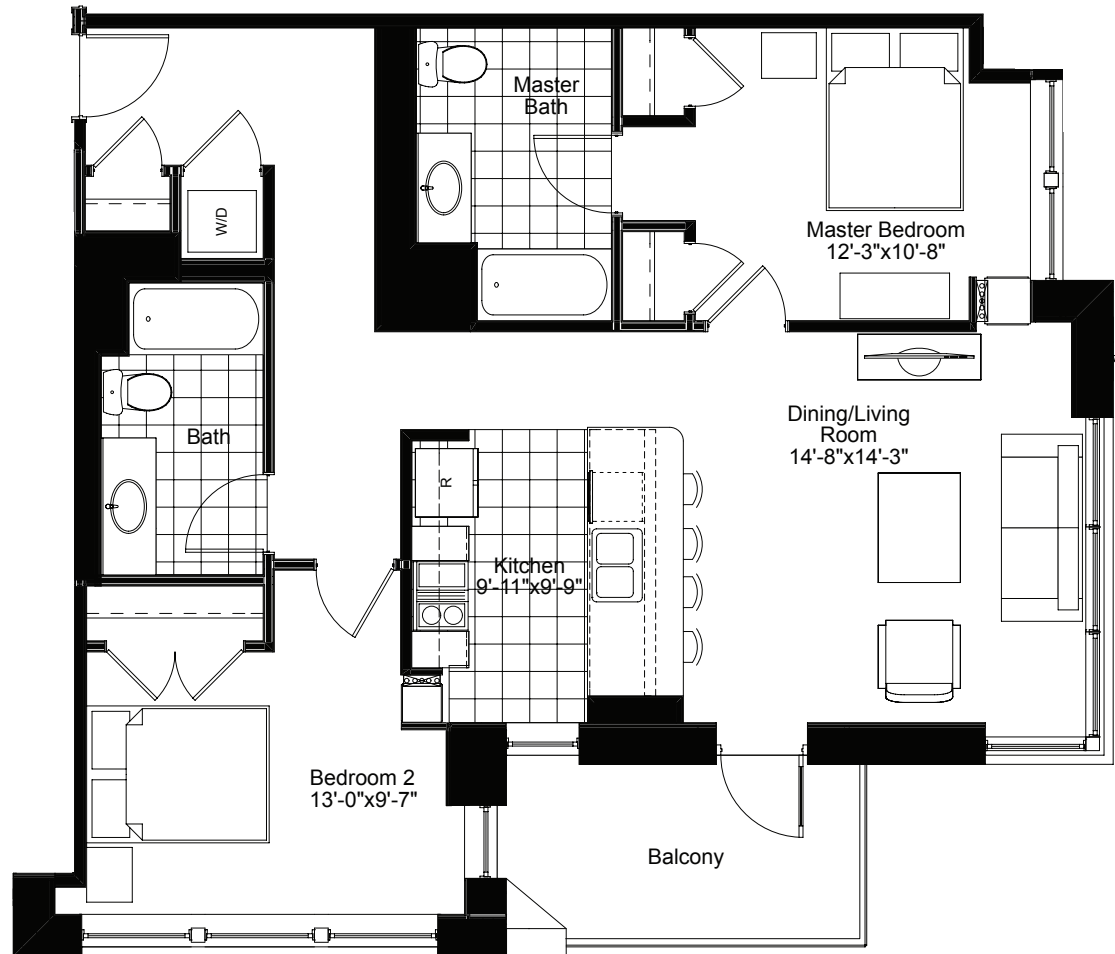

555 West Kinzie Street
Chicago, IL 60654
866-584-0847
altaatkstation.com

EAST TOWER - FLOOR PLAN 01

2 Bedroom • 2 Bath • 1110 SF

Floor plan dimensions are approximate. Floor plate depicts unit location only.

EAST TOWER - FLOOR PLAN 04

2 Bedroom • 2 Bath • 1104 SF

555 West Kinzie Street
Chicago, Illinois 60654
866-584-0847
altaatkstation.com

Floor plan dimensions are approximate. Floor plate depicts unit location only.

EAST TOWER - PENTHOUSE FLOOR PLAN 4003

2 Bedroom • 2 Bath • 1122 SF

555 West Kinzie Street
Chicago, IL 60654
866-584-0847
altaatkstation.com

Floor plan dimensions are approximate. Floor plate depicts unit location only.

EAST TOWER - PENTHOUSE FLOOR PLAN 4004

2 Bedroom • 2 Bath • 1416 SF

555 West Kinzie Street
Chicago, IL 60654
866-584-0847
altaatkstation.com

Floor plan dimensions are approximate. Floor plate depicts unit location only.