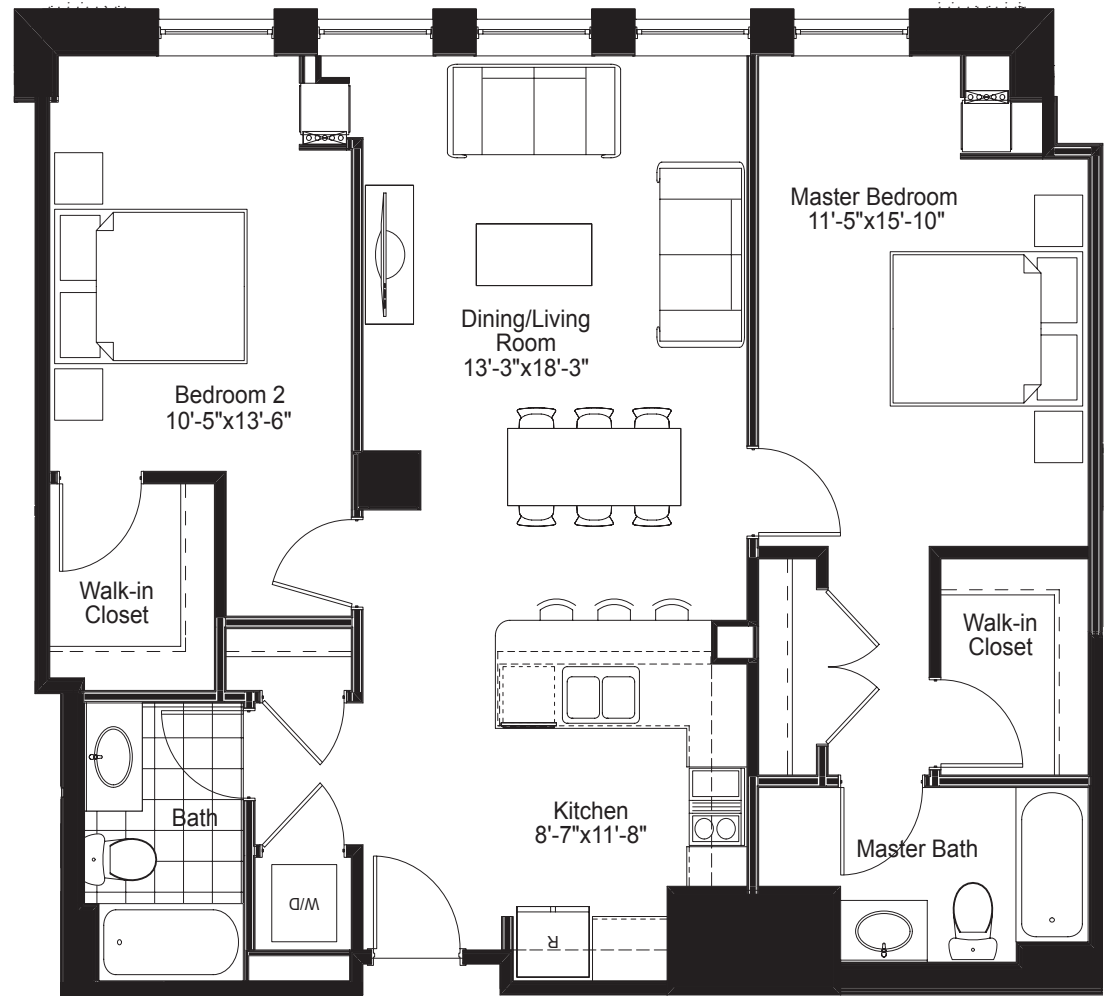

EAST TOWER - PENTHOUSE FLOOR PLAN 4004

2 Bedroom • 2 Bath • 1416 SF

555 West Kinzie Street
Chicago, IL 60654
866-584-0847
altaatkstation.com

Floor plan dimensions are approximate. Floor plate depicts unit location only.

EAST TOWER - PENTHOUSE FLOOR PLAN 4005

2 Bedroom • 2 Bath • 1416 SF

555 West Kinzie Street
Chicago, IL 60654
866-584-0847
altaatkstation.com

Floor plan dimensions are approximate. Floor plate depicts unit location only.

EAST TOWER - PENTHOUSE FLOOR PLAN 4006

2 Bedroom • 2 Bath • 1110 SF

555 West Kinzie Street
Chicago, IL 60654
866-584-0847
altaatkstation.com

Floor plan dimensions are approximate. Floor plate depicts unit location only.

EAST TOWER - PENTHOUSE FLOOR PLAN 4103

2 Bedroom • 2 Bath • 1122 SF

555 West Kinzie Street
Chicago, IL 60654
866-584-0847
altaatkstation.com

Floor plan dimensions are approximate. Floor plate depicts unit location only.