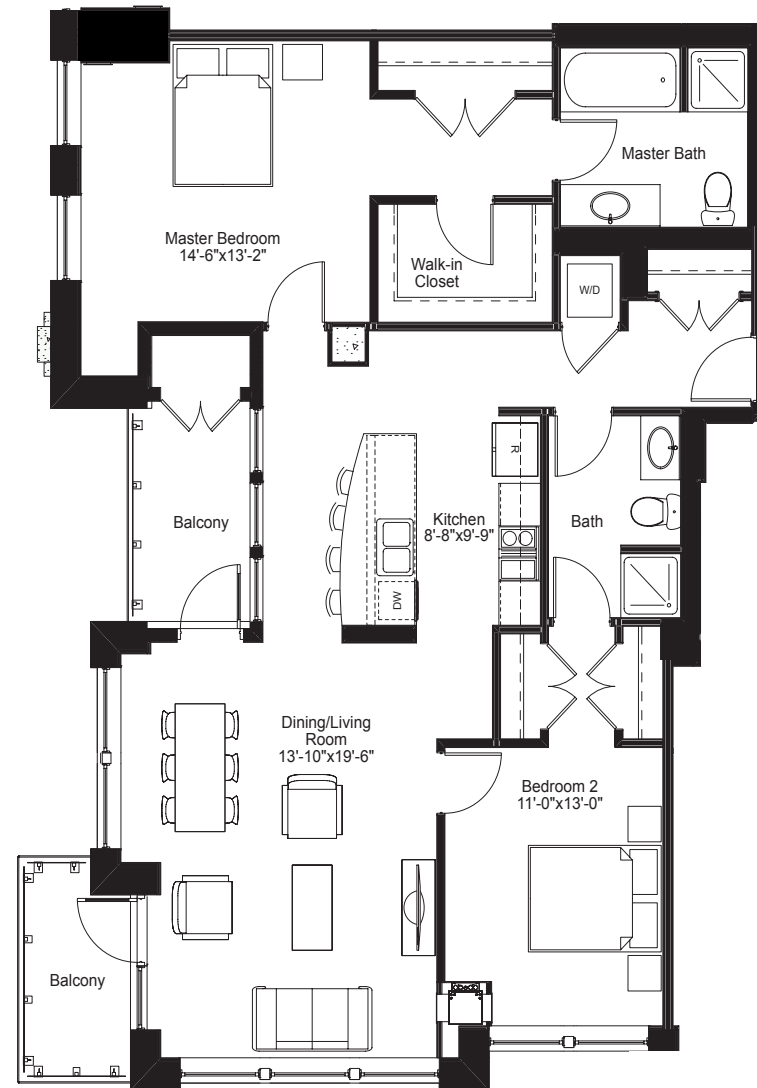

EAST TOWER - PENTHOUSE FLOOR PLAN 4005

2 Bedroom • 2 Bath • 1416 SF

555 West Kinzie Street
Chicago, IL 60654
866-584-0847
altaatkstation.com

Floor plan dimensions are approximate. Floor plate depicts unit location only.

EAST TOWER - PENTHOUSE FLOOR PLAN 4006

2 Bedroom • 2 Bath • 1110 SF

555 West Kinzie Street
Chicago, IL 60654
866-584-0847
altaatkstation.com

Floor plan dimensions are approximate. Floor plate depicts unit location only.

EAST TOWER - PENTHOUSE FLOOR PLAN 4103

2 Bedroom • 2 Bath • 1122 SF

555 West Kinzie Street
Chicago, IL 60654
866-584-0847
altaatkstation.com

Floor plan dimensions are approximate. Floor plate depicts unit location only.

EAST TOWER - PENTHOUSE FLOOR PLAN 4104

2 Bedroom • 2 Bath • 1416 SF

555 West Kinzie Street
Chicago, IL 60654
866-584-0847
altaatkstation.com

Floor plan dimensions are approximate. Floor plate depicts unit location only.