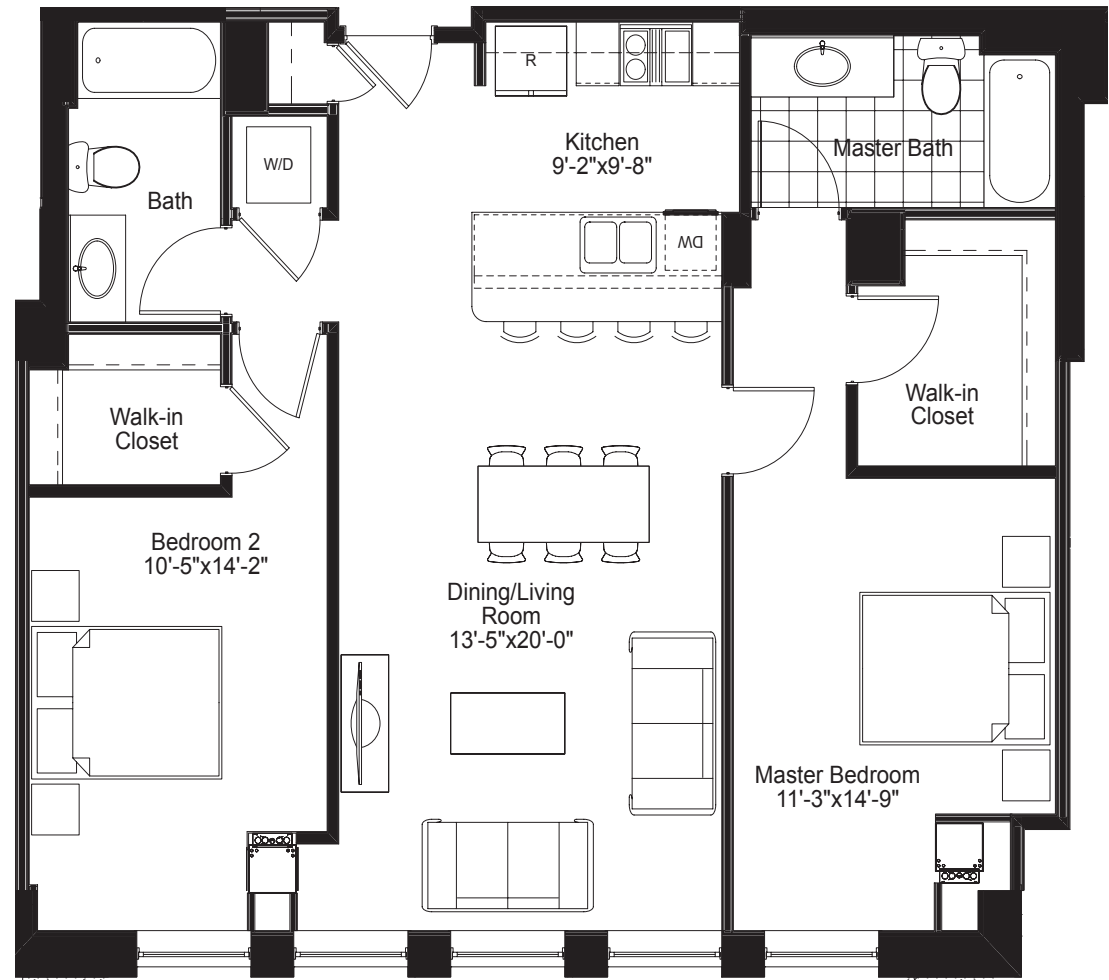

EAST TOWER - PENTHOUSE FLOOR PLAN 4005

2 Bedroom • 2 Bath • 1416 SF

555 West Kinzie Street
Chicago, IL 60654
866-584-0847
altaatkstation.com

Floor plan dimensions are approximate. Floor plate depicts unit location only.

EAST TOWER - PENTHOUSE FLOOR PLAN 4006

2 Bedroom • 2 Bath • 1110 SF

555 West Kinzie Street
Chicago, IL 60654
866-584-0847
altaatkstation.com

Floor plan dimensions are approximate. Floor plate depicts unit location only.

EAST TOWER - PENTHOUSE FLOOR PLAN 4103

2 Bedroom • 2 Bath • 1122 SF

555 West Kinzie Street
Chicago, IL 60654
866-584-0847
altaatkstation.com

Floor plan dimensions are approximate. Floor plate depicts unit location only.

EAST TOWER - PENTHOUSE FLOOR PLAN 4104

2 Bedroom • 2 Bath • 1416 SF

555 West Kinzie Street
Chicago, IL 60654
866-584-0847
altaatkstation.com

Floor plan dimensions are approximate. Floor plate depicts unit location only.