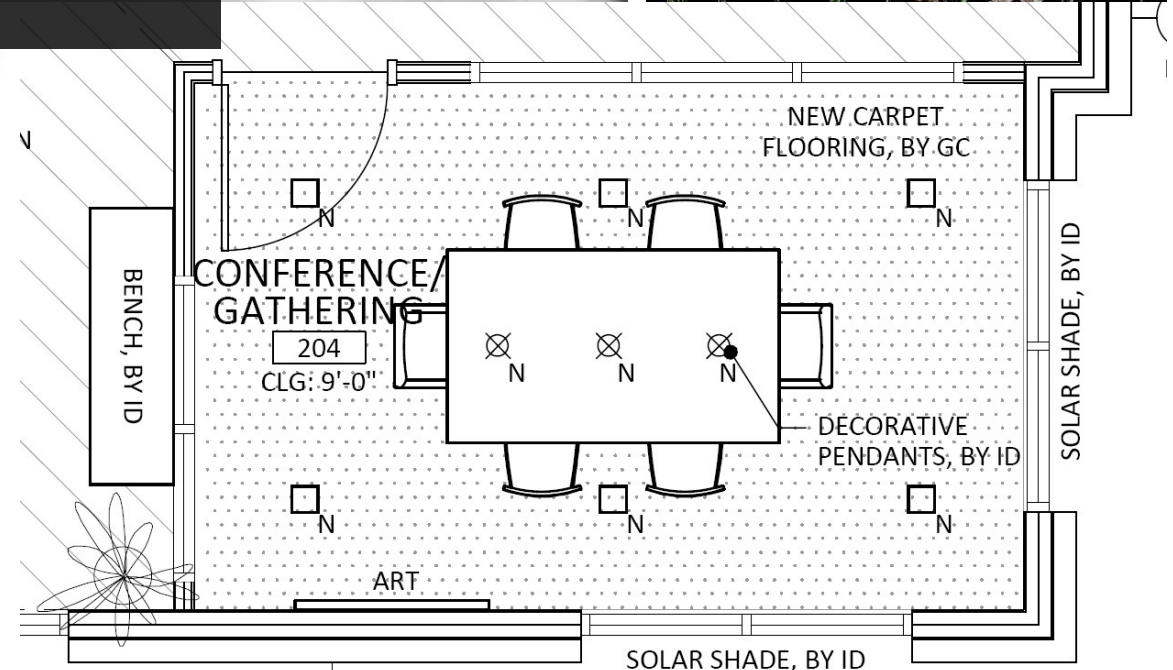

CONFERENCE | GATHERING

- FLEXIBLE WORK | GATHERING SPACE
- GLASS PENDANTS
- ORGANIC OMBRE CARPET
- MODERN GLASS PARTITION
- EXPLORE WHITE BOARD PAINT