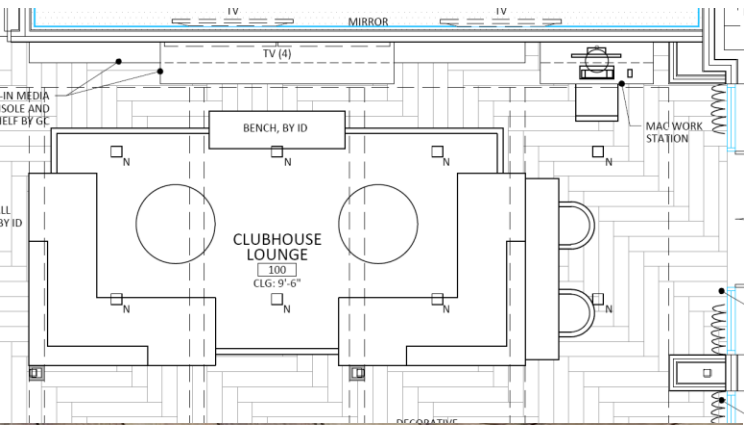

- WORK|FLEX LOUNGE**
- OPEN FLEXIBLE WORK|LOUNGESPACE
 - ORGANIC OMBRE CARPETIN G
 - BUILT IN BOOKSHELF WITH NICHE FOR SOFA
 - LARGE GATHERING TABLE
 - WORKCOUNTER
 - MIRROR TO REFLECT EXTERIOR|PORCHVIEWS

OUTDOOR LOUNGE
- VARIOUS SEATING
- PLANTER CLUSTERS

ENTERTAINING KITCHEN

ENTERTAINING KITCHEN
- WOOD LOOK TILE | CHEVRON PATTERN
- DARK CONTRAST CABINETS
- GATHERING TABLE
- PENDANT LIGHTING OVER TABLE

THECLUB