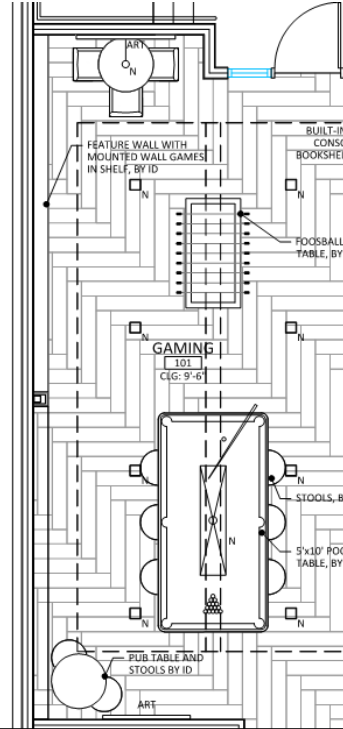

GAMING

- WOOD LOOK TILE FLOORING | CHEVRON PATTERN
- WALL MOUNTED GAMES
- BILLIARDS + FOOSBALL
- MOUNTED CRAFT PAPER FOR SCOREBOARD