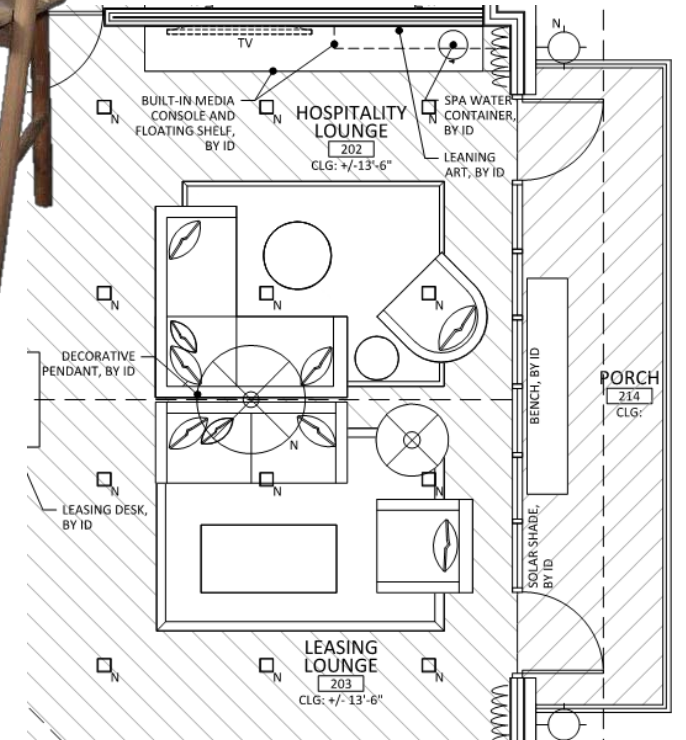

LEASING LOUNGE + PORCH

LEASING LOUNGE + PORCH

- WOOD LOOK FLOORING TILE | CHEVRON PATTERN
- FLOATING SHELVES
- MODERN LIGHT PENDANT
- WINDOWED VIEW TO OUTDOOR SPACE
- UNIQUE FFE PIECES