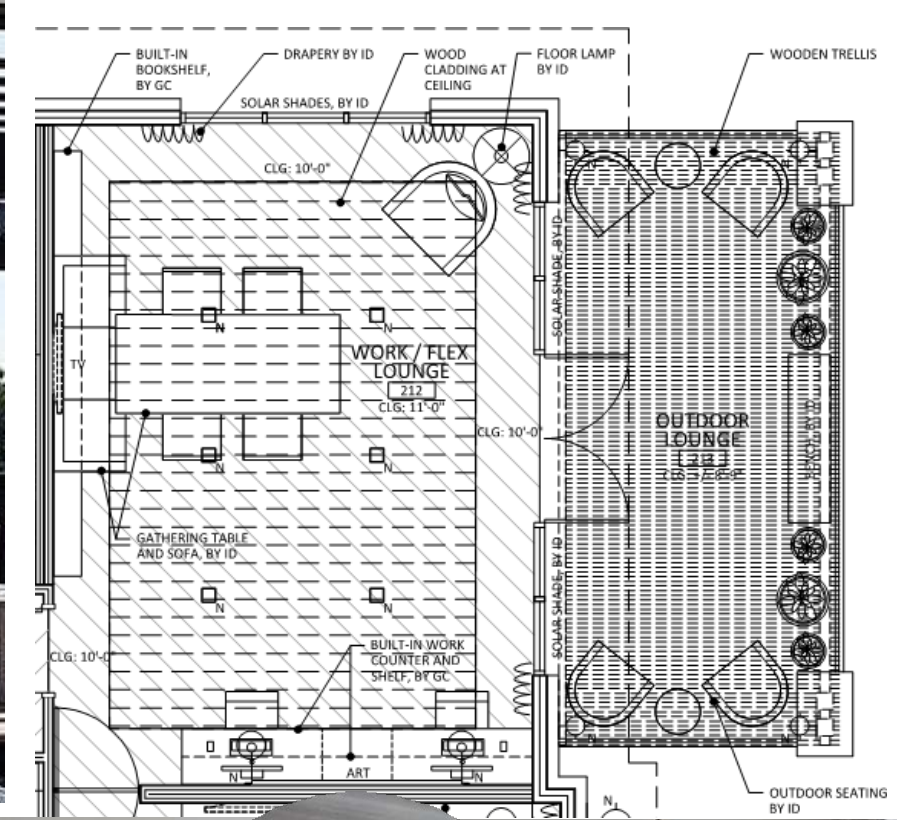

- WORK|FLEX LOUNGE**
- OPEN FLEXIBLE WORK|LOUNGESPACE
 - ORGANIC OMBRE CARPETIN G
 - BUILT IN BOOKSHELF WITH NICHE FOR SOFA
 - LARGE GATHERING TABLE
 - WORKCOUNTER
 - MIRROR TO REFLECT EXTERIOR|PORCHVIEWS