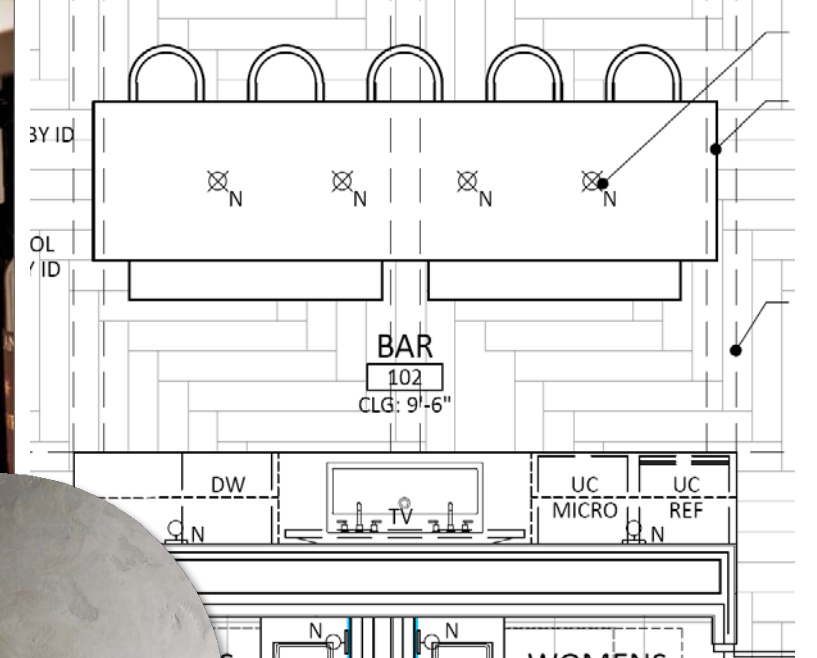

ENTERTAINING KITCHEN

ENTERTAINING KITCHEN
- WOOD LOOK TILE | CHEVRON PATTERN
- DARK CONTRAST CABINETS
- GATHERING TABLE
- PENDANT LIGHTING OVER TABLE