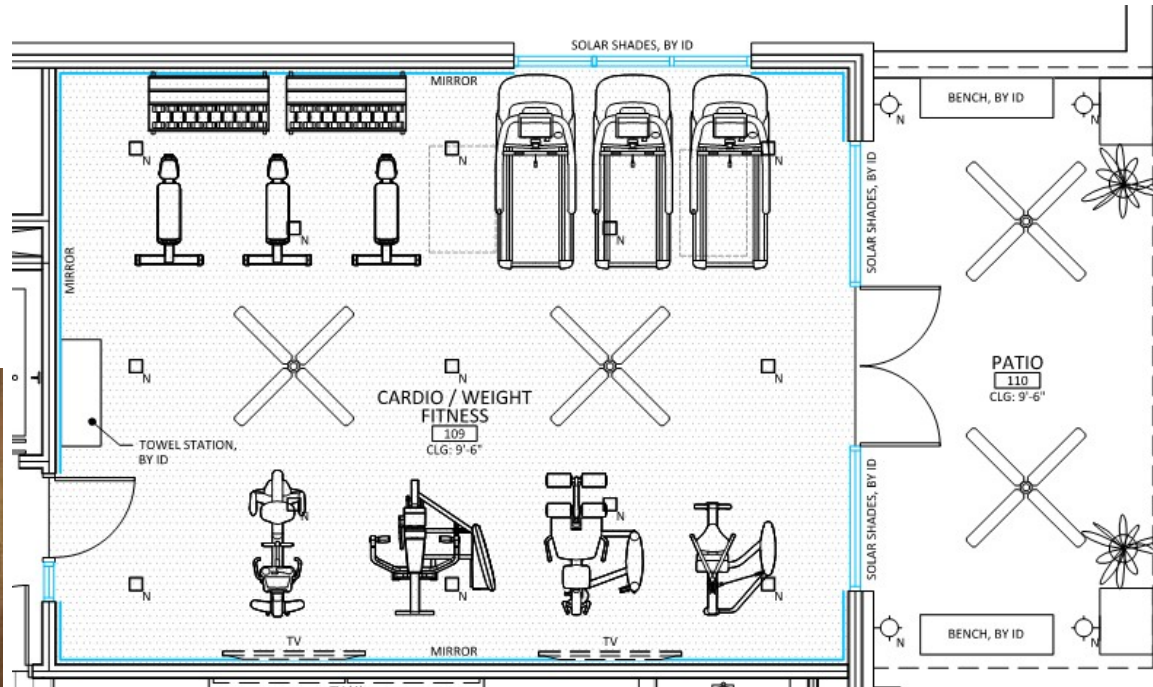

- WORK|FLEX LOUNGE**
- OPEN FLEXIBLE WORK|LOUNGESPACE
 - ORGANIC OMBRE CARPETIN G
 - BUILT IN BOOKSHELF WITH NICHE FOR SOFA
 - LARGE GATHERING TABLE
 - WORKCOUNTER
 - MIRROR TO REFLECT EXTERIOR|PORCHVIEWS

OUTDOOR LOUNGE
- VARIOUS SEATING
- PLANTER CLUSTERS

ENTERTAINING KITCHEN

ENTERTAINING KITCHEN
- WOOD LOOK TILE | CHEVRON PATTERN
- DARK CONTRAST CABINETS
- GATHERING TABLE
- PENDANT LIGHTING OVER TABLE

THECLUB

- WOOD LOOK TILE FLOORING
- LOUNGE FURNITURE
- BUILT IN MEDIA CONSOLE+ BOOKSHELVES WITH WORK COUNTER
- DRAPERIES FRAME VIEW TO EXTERIOR
- CEILING BEAMS

GAMING

- WOOD LOOK TILE FLOORING | CHEVRON PATTERN
- WALL MOUNTED GAMES
- BILLIARDS + FOOSBALL
- MOUNTED CRAFT PAPER FOR SCOREBOARD

CARDIOSTUDIO

CARDIOSTUDIO

- FITNESS CARPET FLOORING
- VARIOUS CARDIO + WEIGHT TRAINING EQUIPMENT
- TOWEL STATION