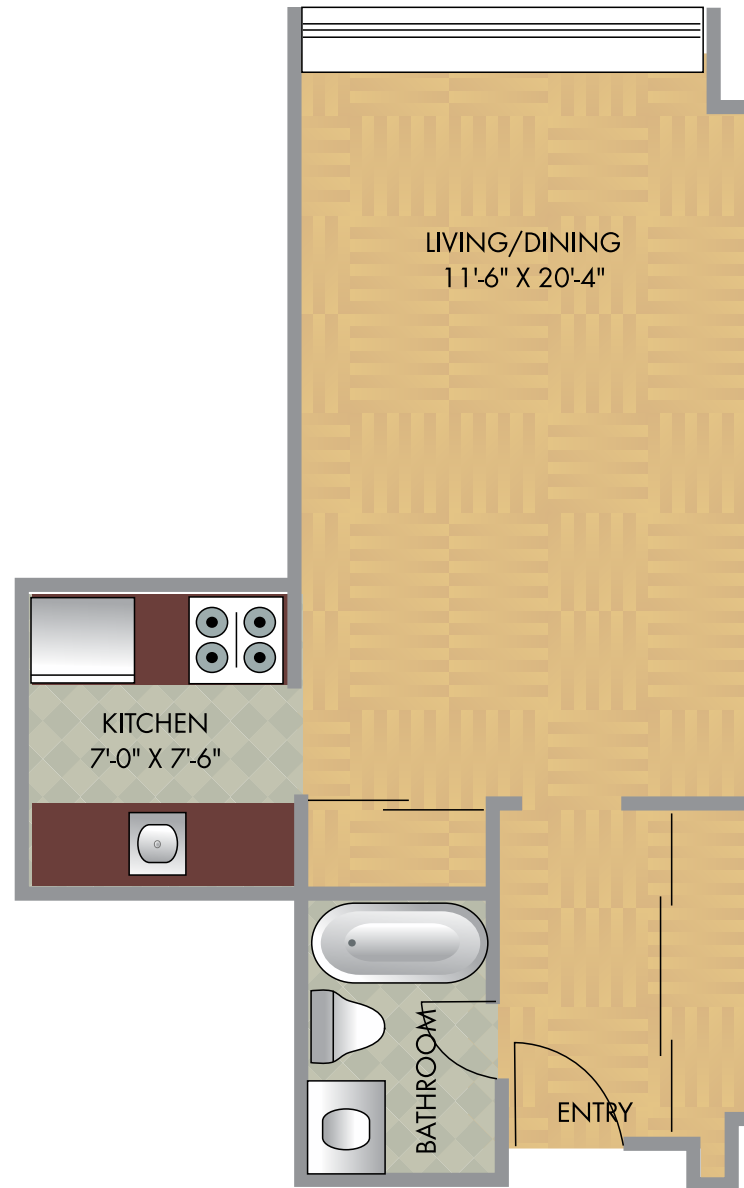

## STUDIO

SUITE TYPES "B" & "BR"

402 SQ FT

### SUITE FEATURES

- Hardwood and Ceramic Flooring
- Huge Windows/Great Views

STUDIO  
SUITE TYPE "C"  
612 SQ FT

**BUILDING FEATURES**

- Indoor Access to TTC Subway and Shopping, Including 24-hour Metro Grocery Store
- Interesting architectural details
- Laundry and Storage Facilities on Each Floor
- 24-hour Surveillance
- Fitness Room, Sauna and Sundeck