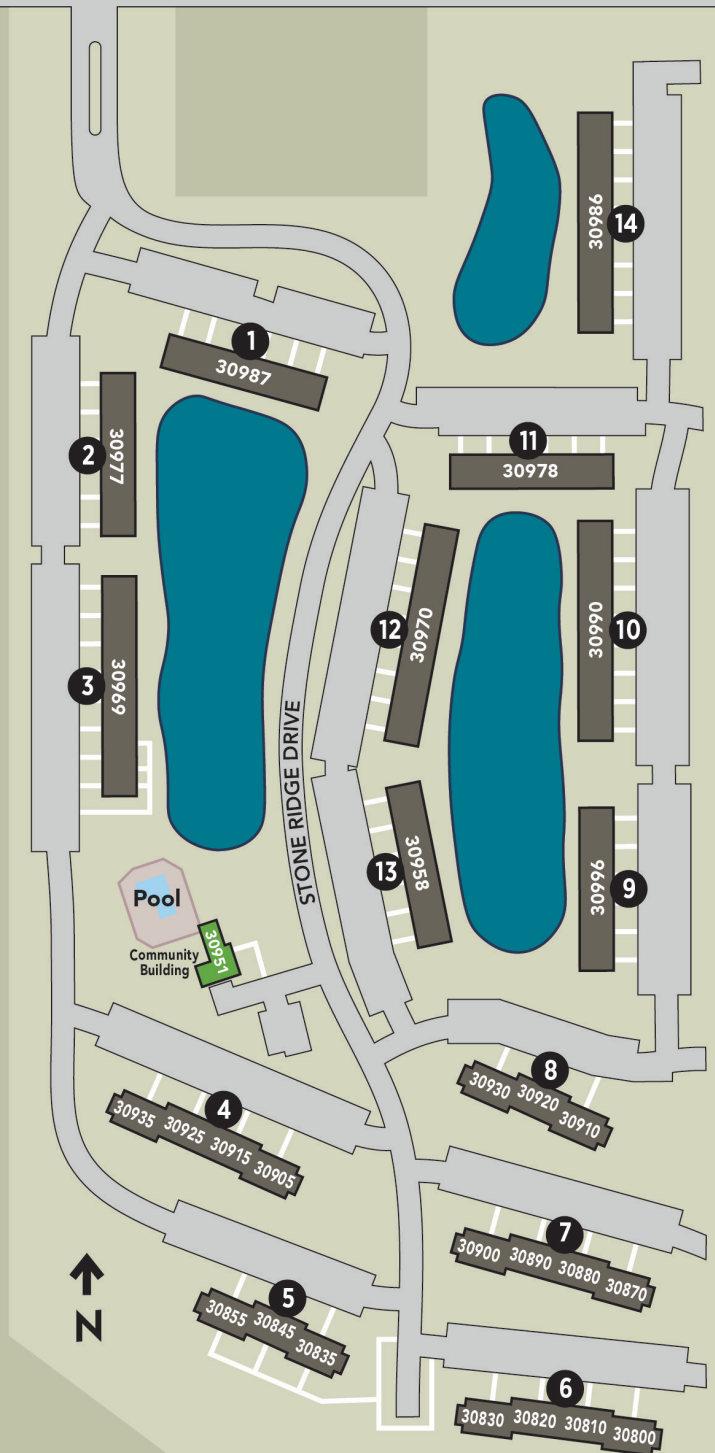

Addresses for All Buildings are Stone Ridge Drive

Buildings #3, 10, 12, & 14

Buildings #1, 2, 9, 11 & 13

Buildings #4, 6, 7

Buildings #5, 8

Stone Ridge

30951 Stone Ridge Drive
Wixom, Michigan 48393

(248) 624-9445