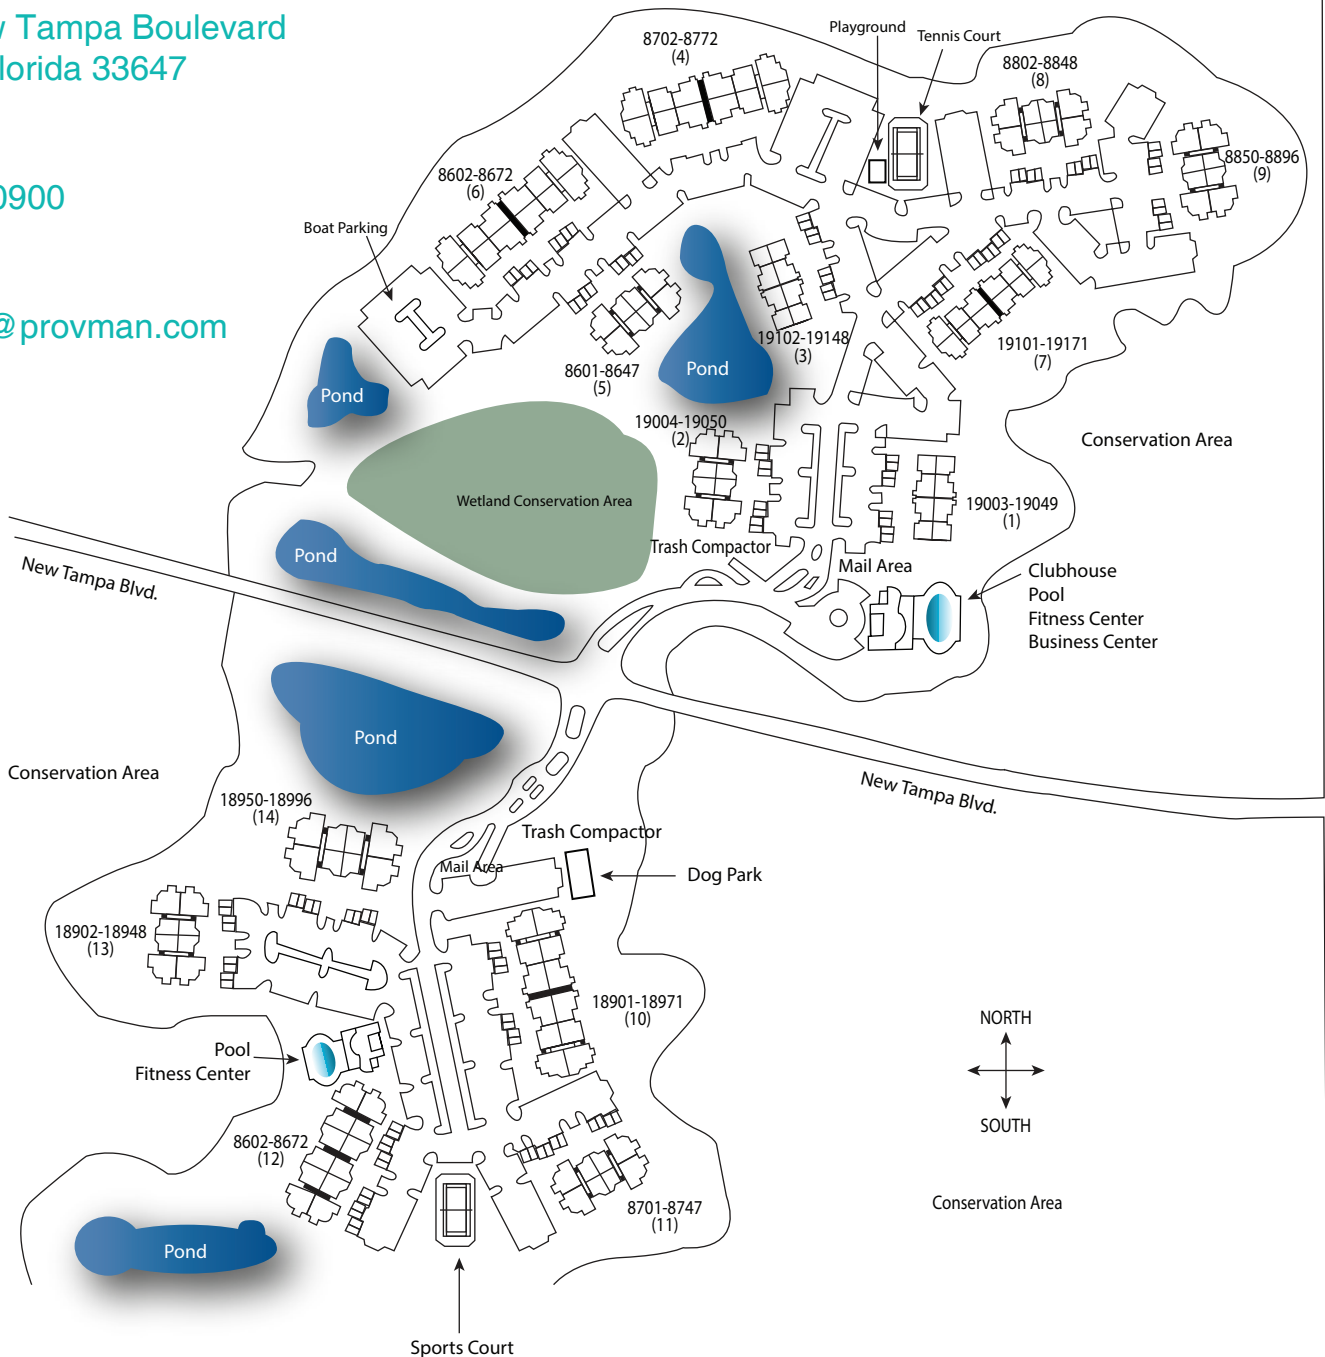

PROVIDENCE
MANAGEMENT
COMPANY, LLC

Portofino Apartment Homes

Leasing Office

8702 New Tampa Boulevard
Tampa, Florida 33647

Phone

813-979-0900

Email

portofino@provman.com