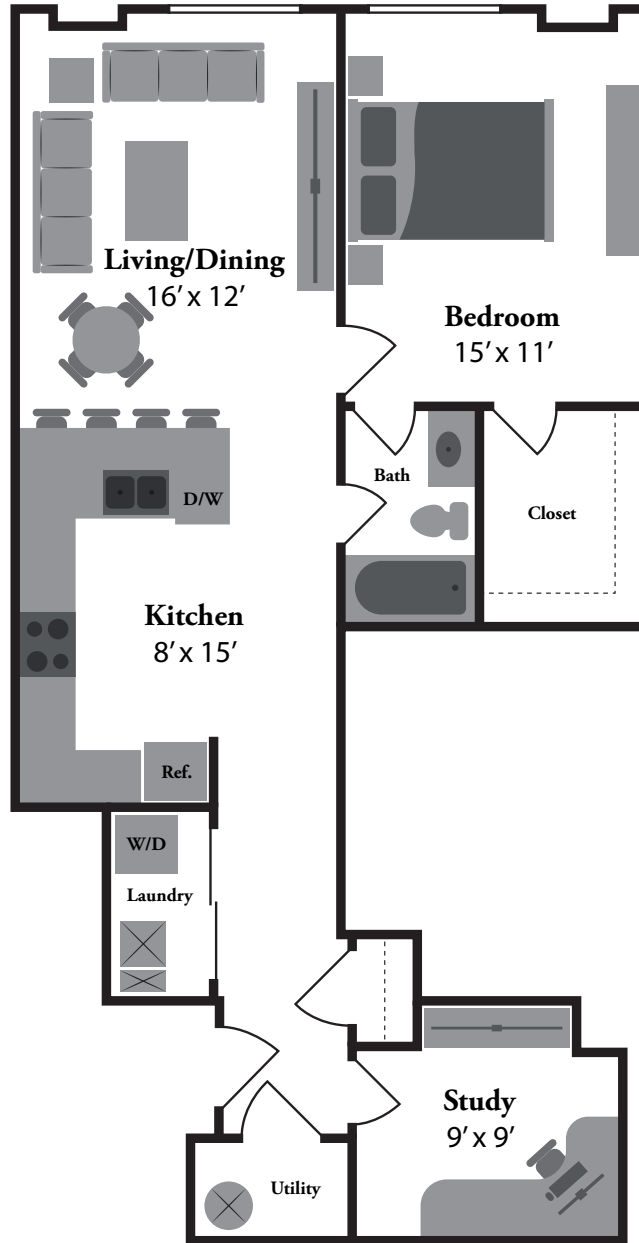

THE | RENAISSANCE

The Cervantes - 1 bedroom + Study • 1 bath • 869 sq. ft.