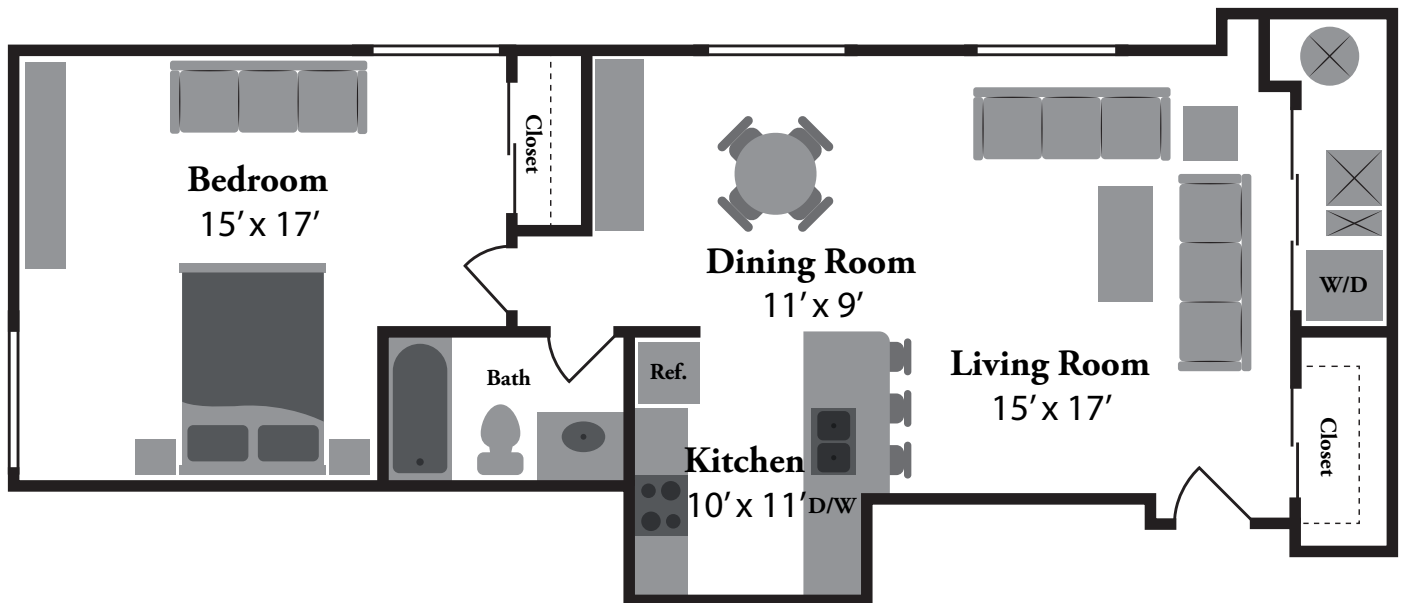

# THE | RENAISSANCE

**The Donatello - 1 bedroom • 1 bath • 784 sq. ft.**