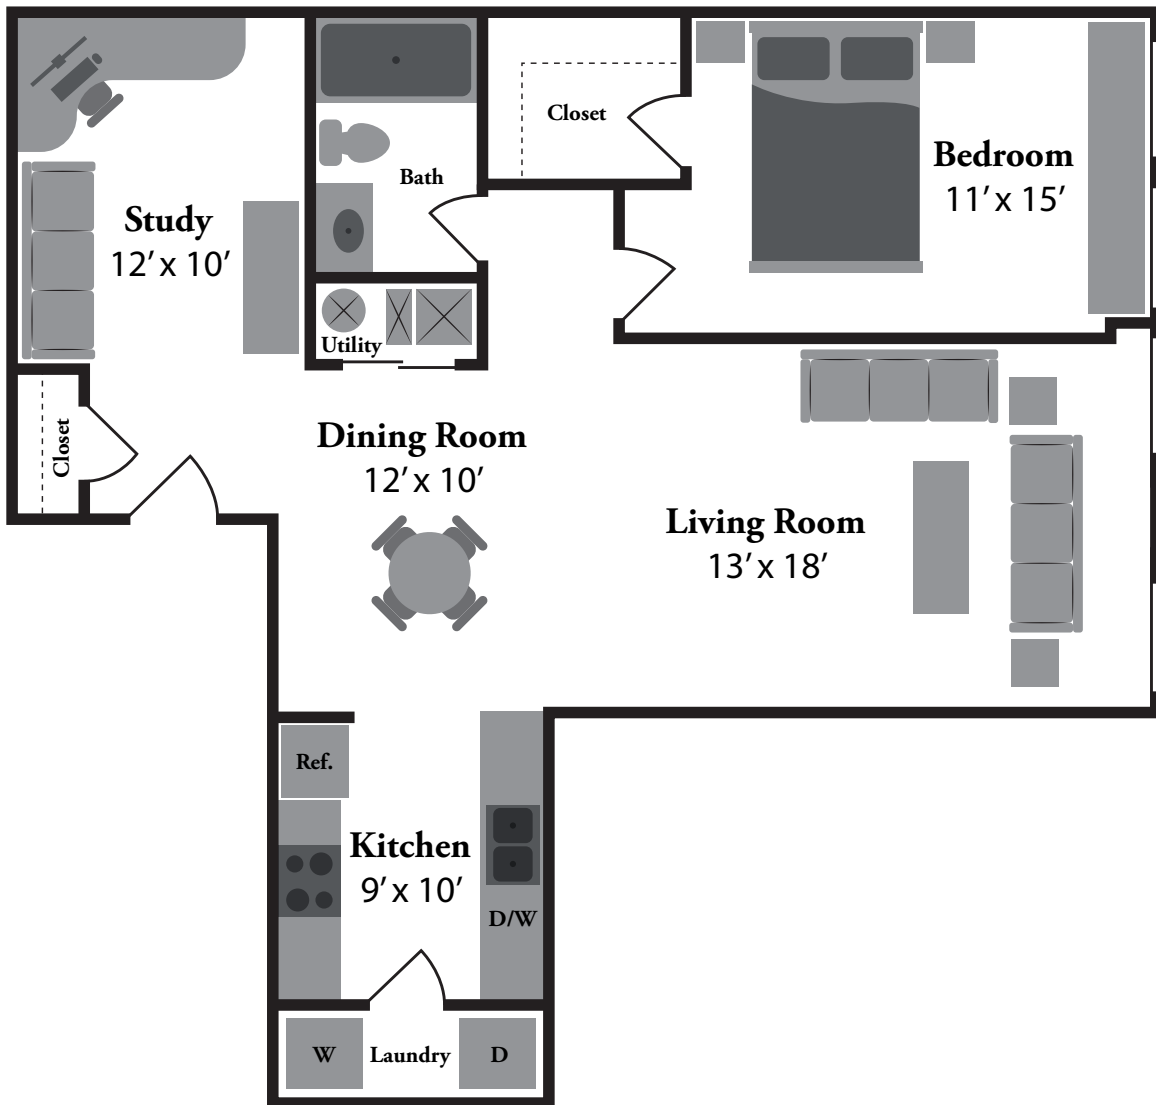

THE | RENAISSANCE

The Magellan - 1 bedroom + Study • 1 bath • 990 sq. ft.