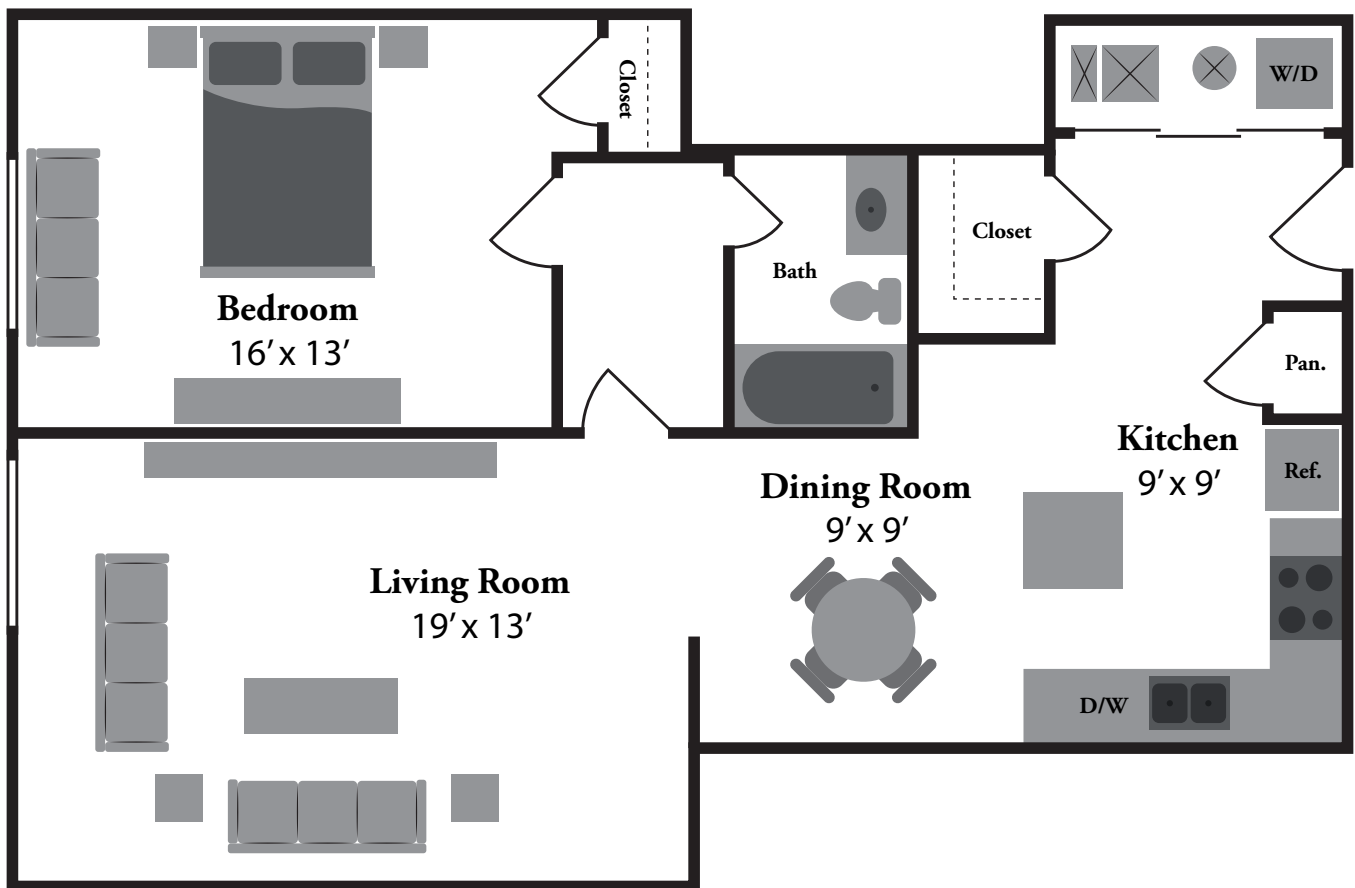

THE | RENAISSANCE

The Raphael - 1 bedroom • 1 bath • 852 sq. ft.