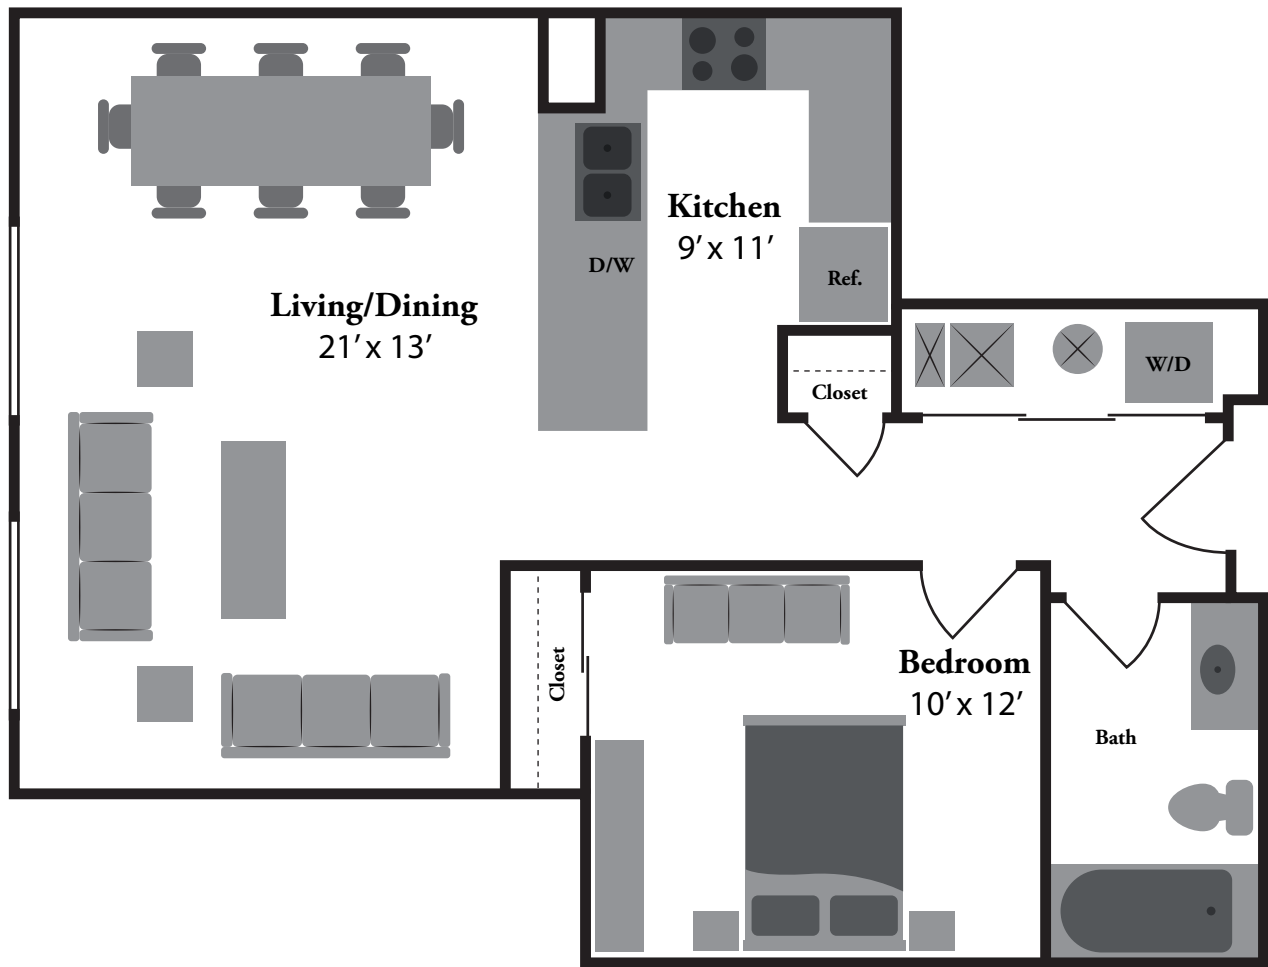

THE | RENAISSANCE

The Shakespeare - 1 bedroom • 1 bath • 677 sq. ft.