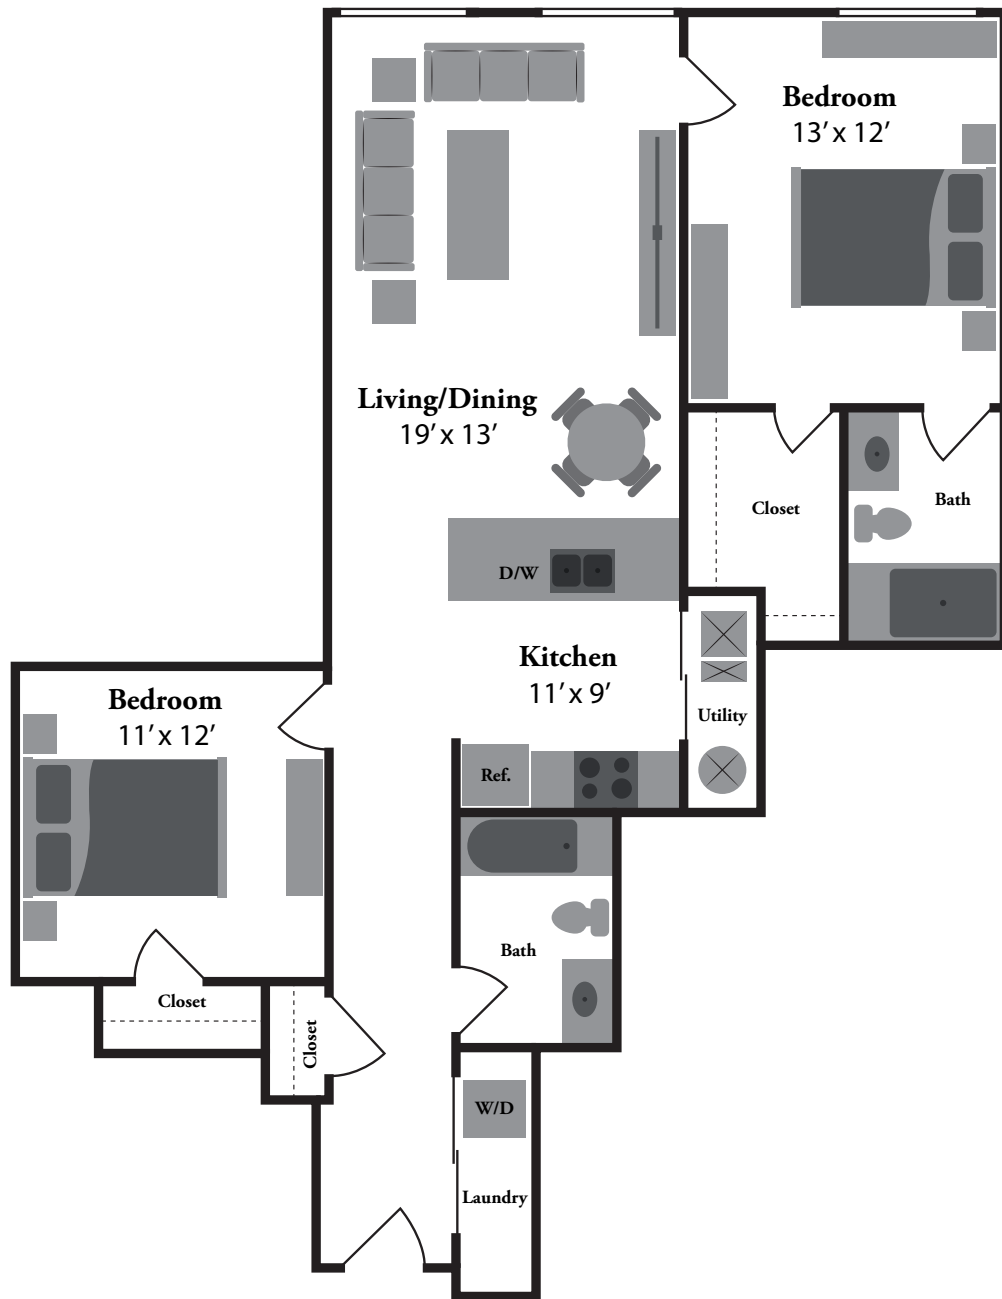

THE | RENAISSANCE

The Galileo - 2 bedroom • 2 bath • 1,010 sq. ft.