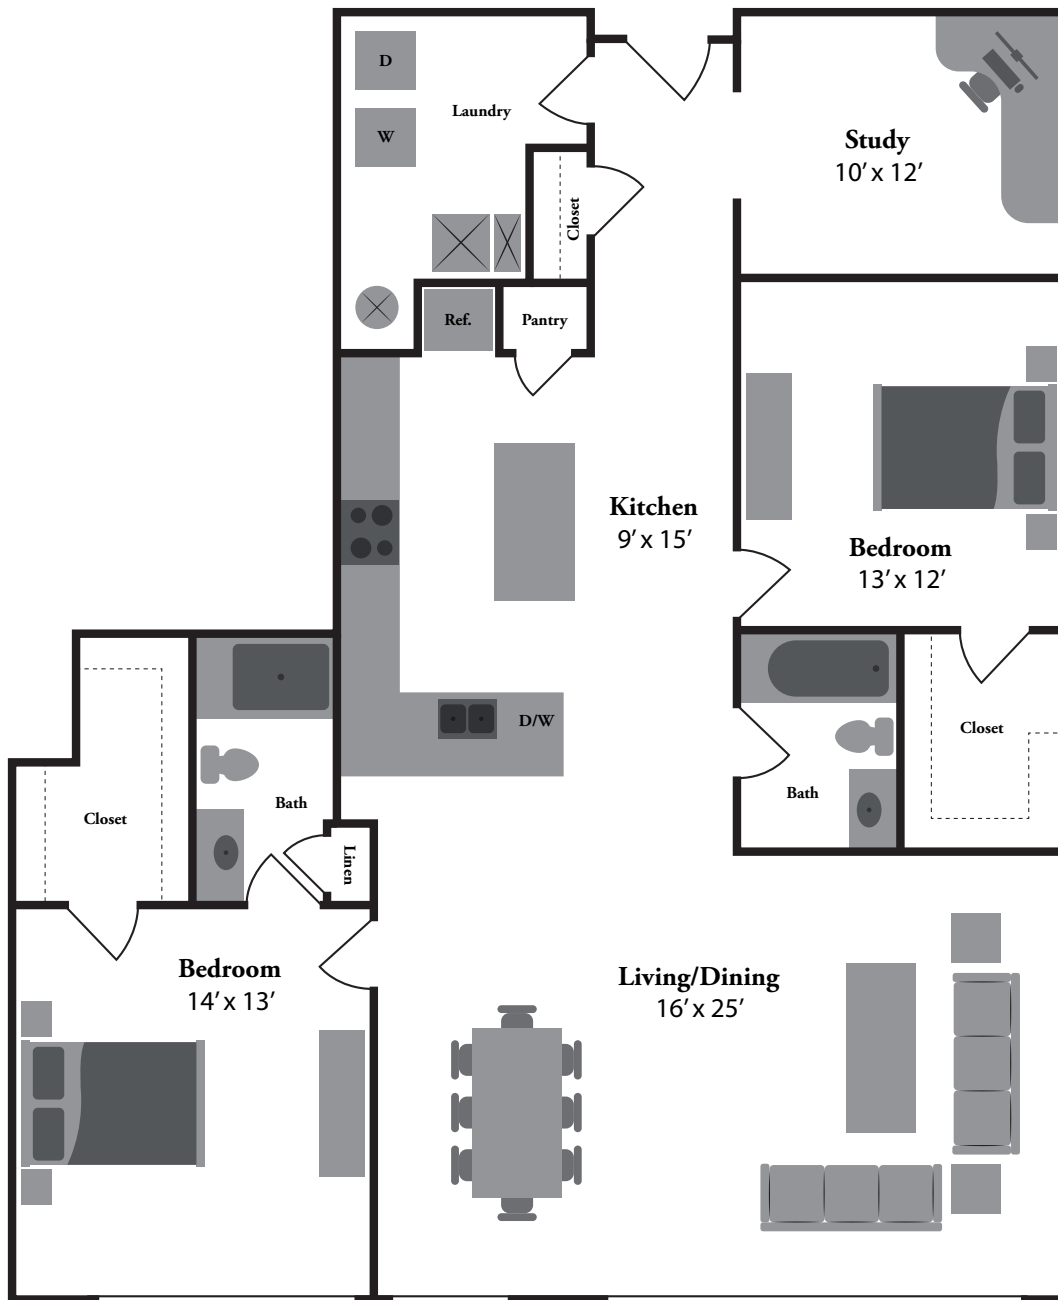

THE | RENAISSANCE

The Madrid - 2 bedroom + Den • 2 bath • 1,548 sq. ft.