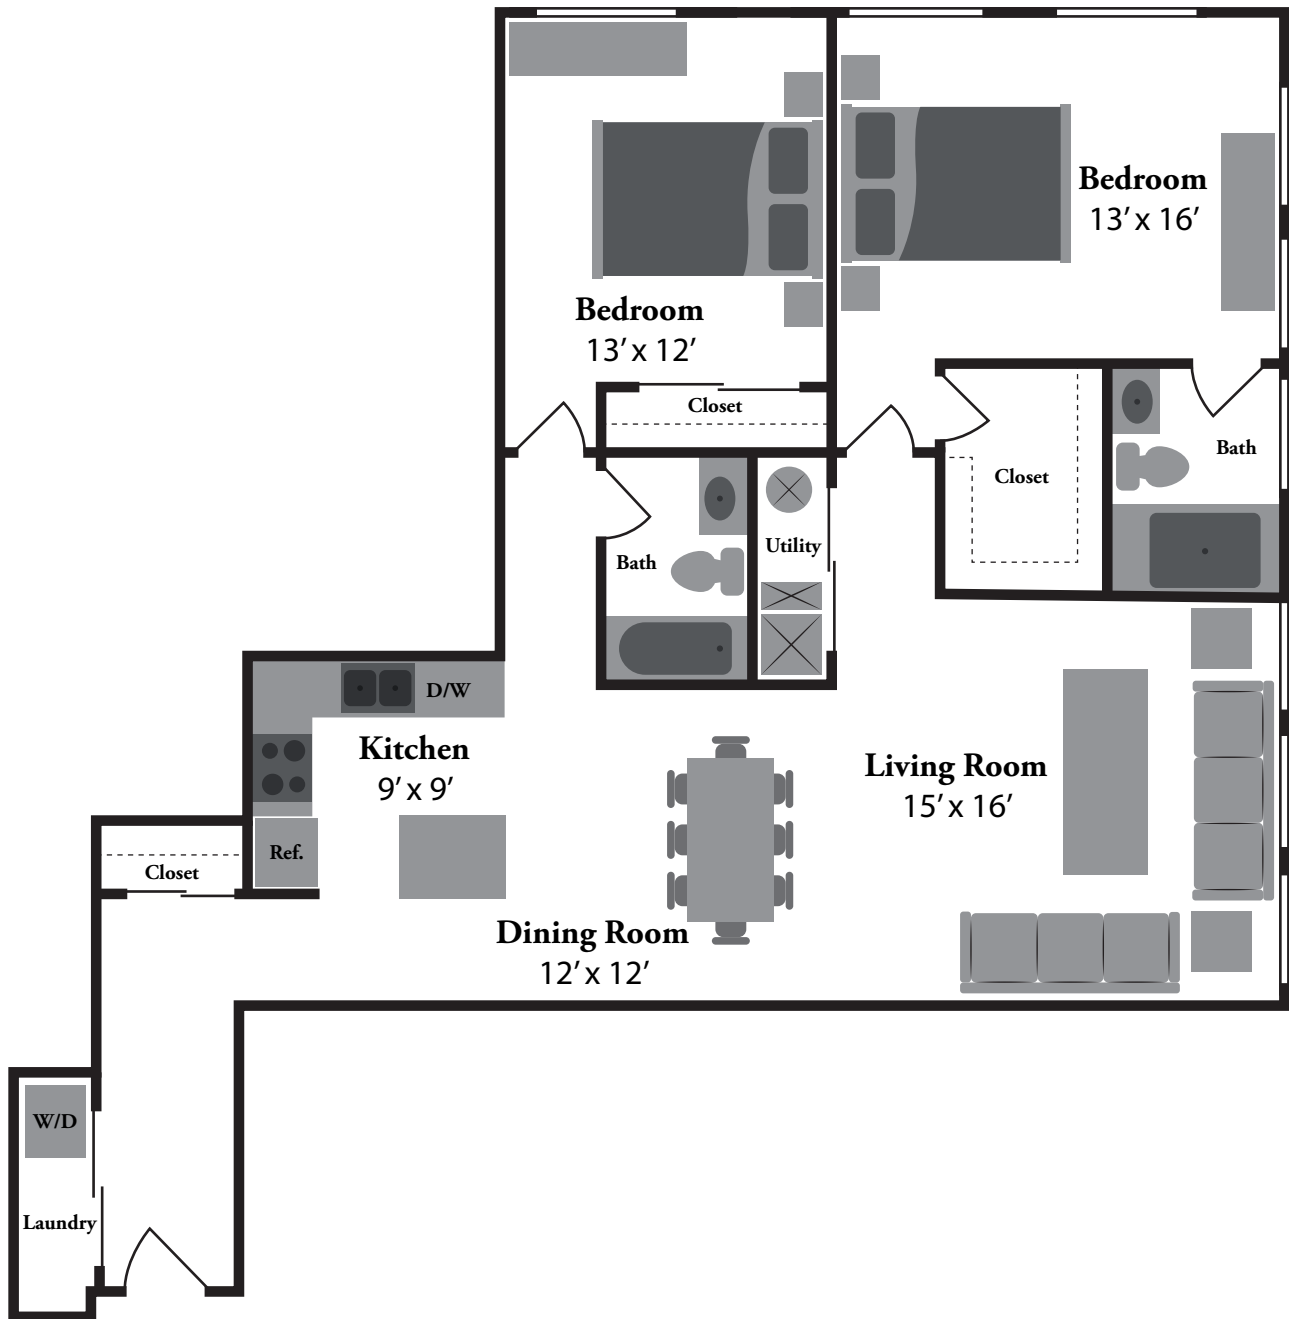

THE | RENAISSANCE

The Michelangelo - 2 bedroom • 2 bath • 1,250 sq. ft.