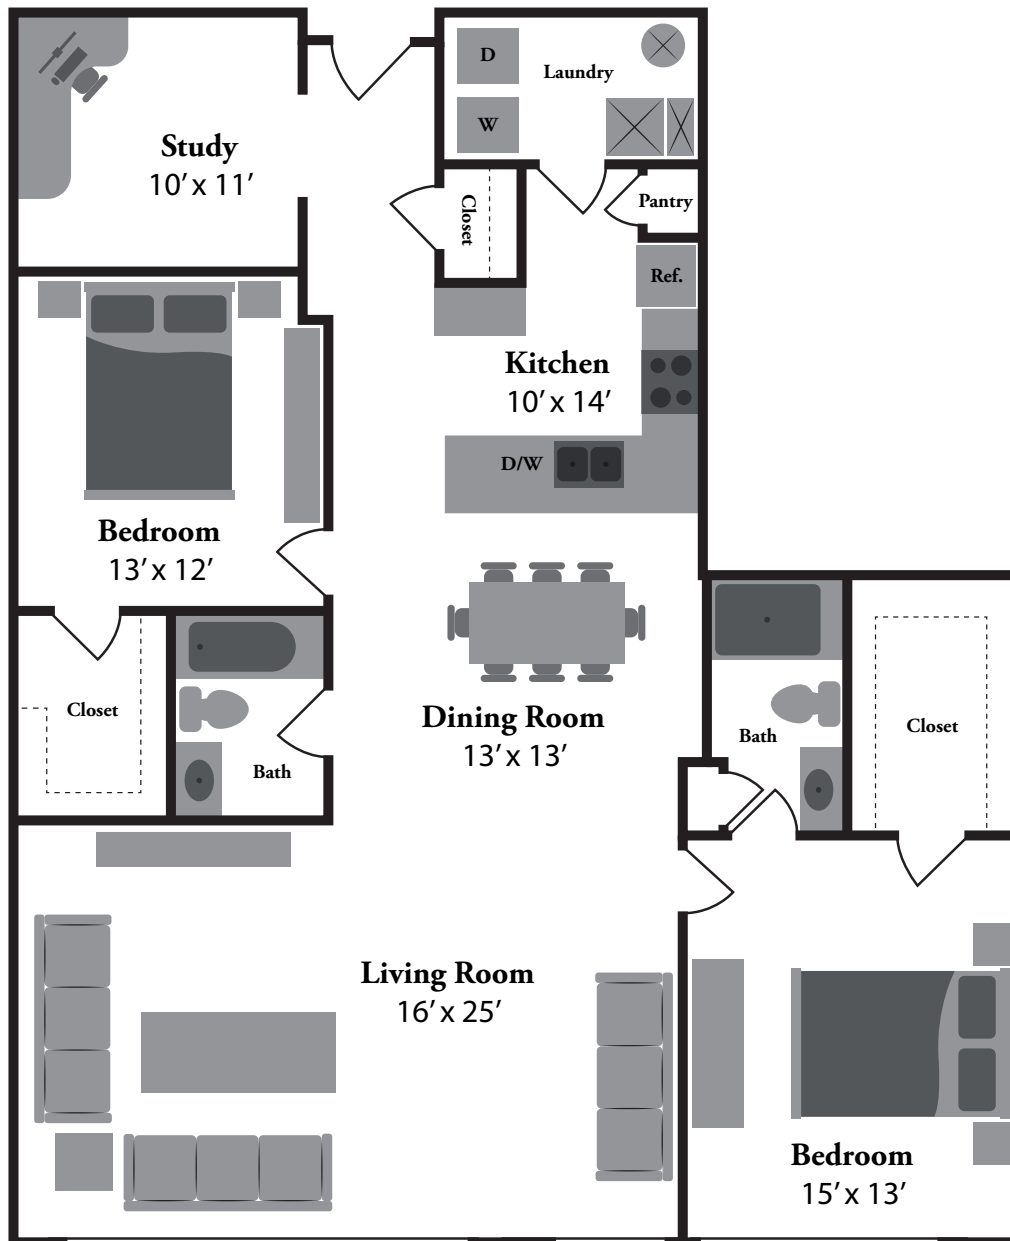

THE | RENAISSANCE

The Milan - 2 bedroom + Den • 2 bath • 1,576 sq. ft.