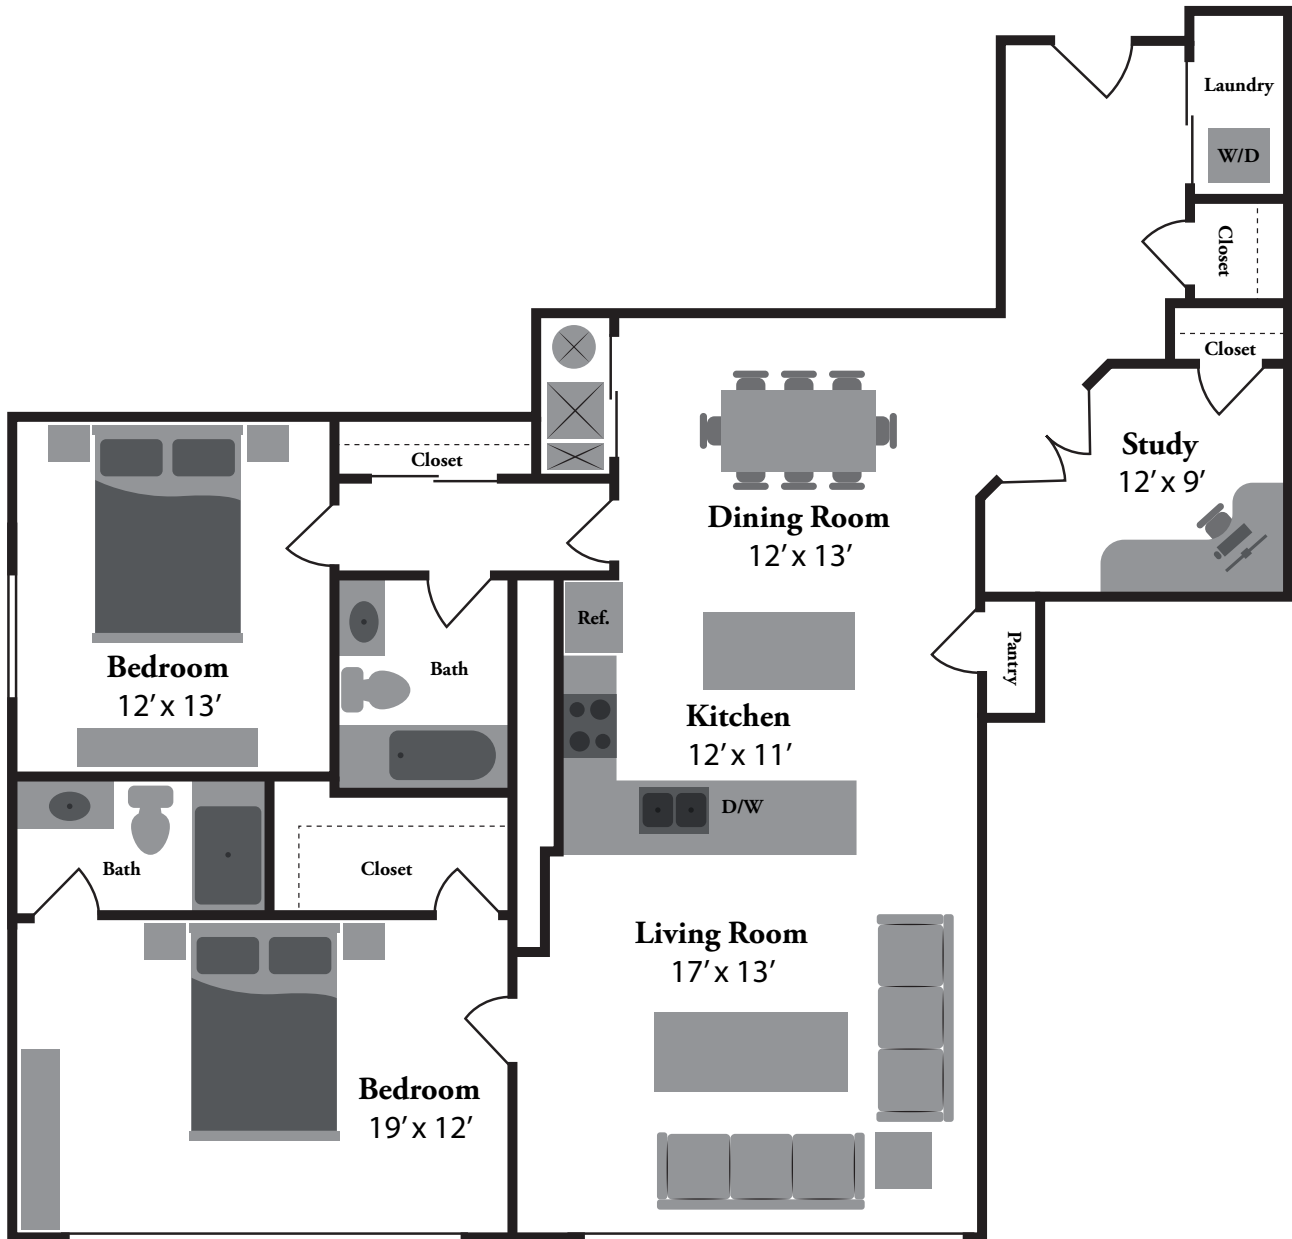

# THE | RENAISSANCE

The Naples - 2 bedroom + Den • 2 bath • 1,536 sq. ft.