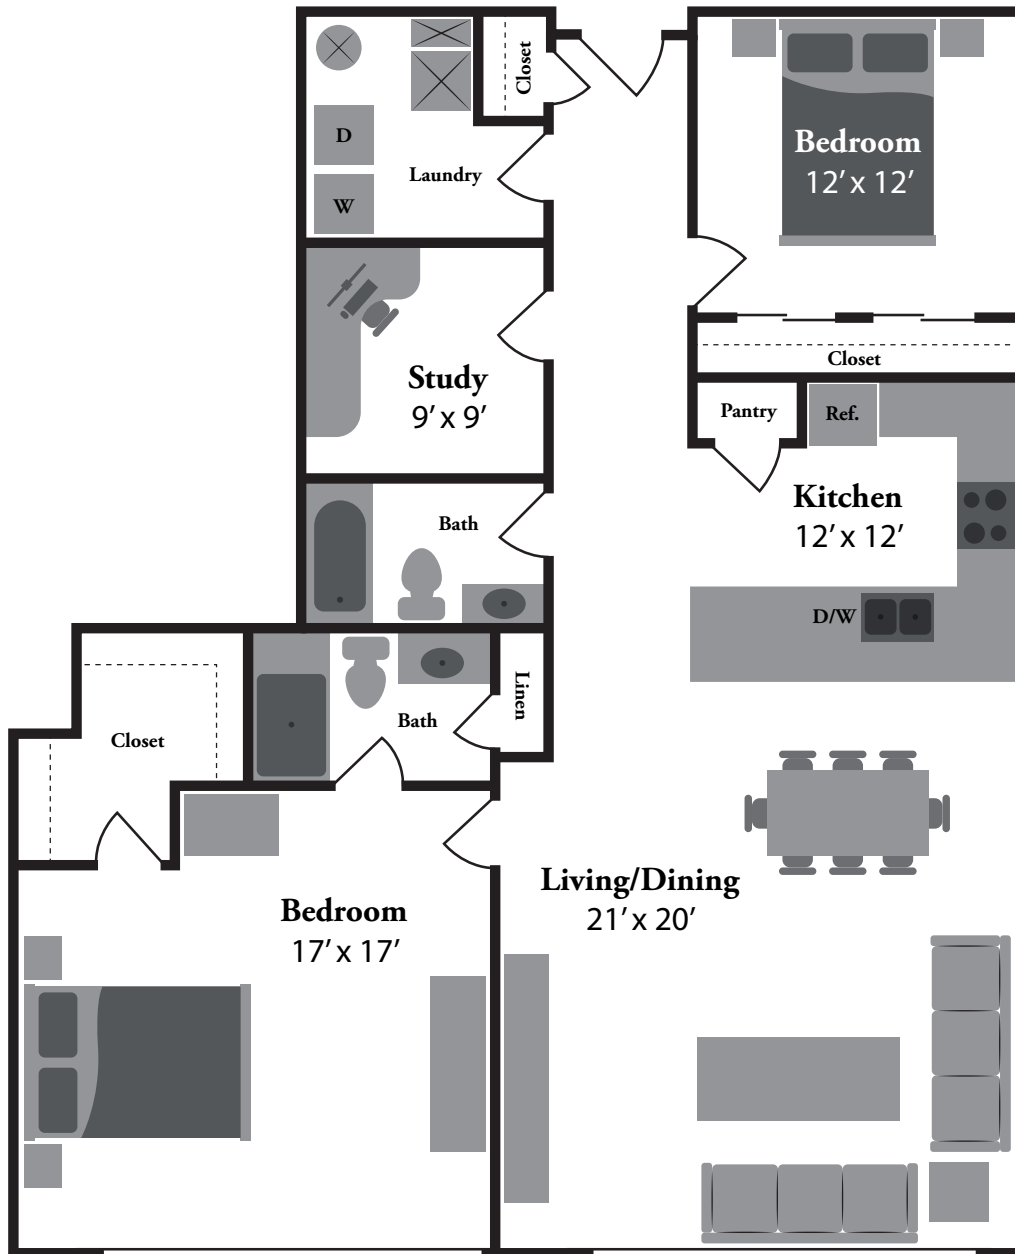

THE | RENAISSANCE

The Paris - 2 bedroom + Den • 2 bath • 1,562 sq. ft.