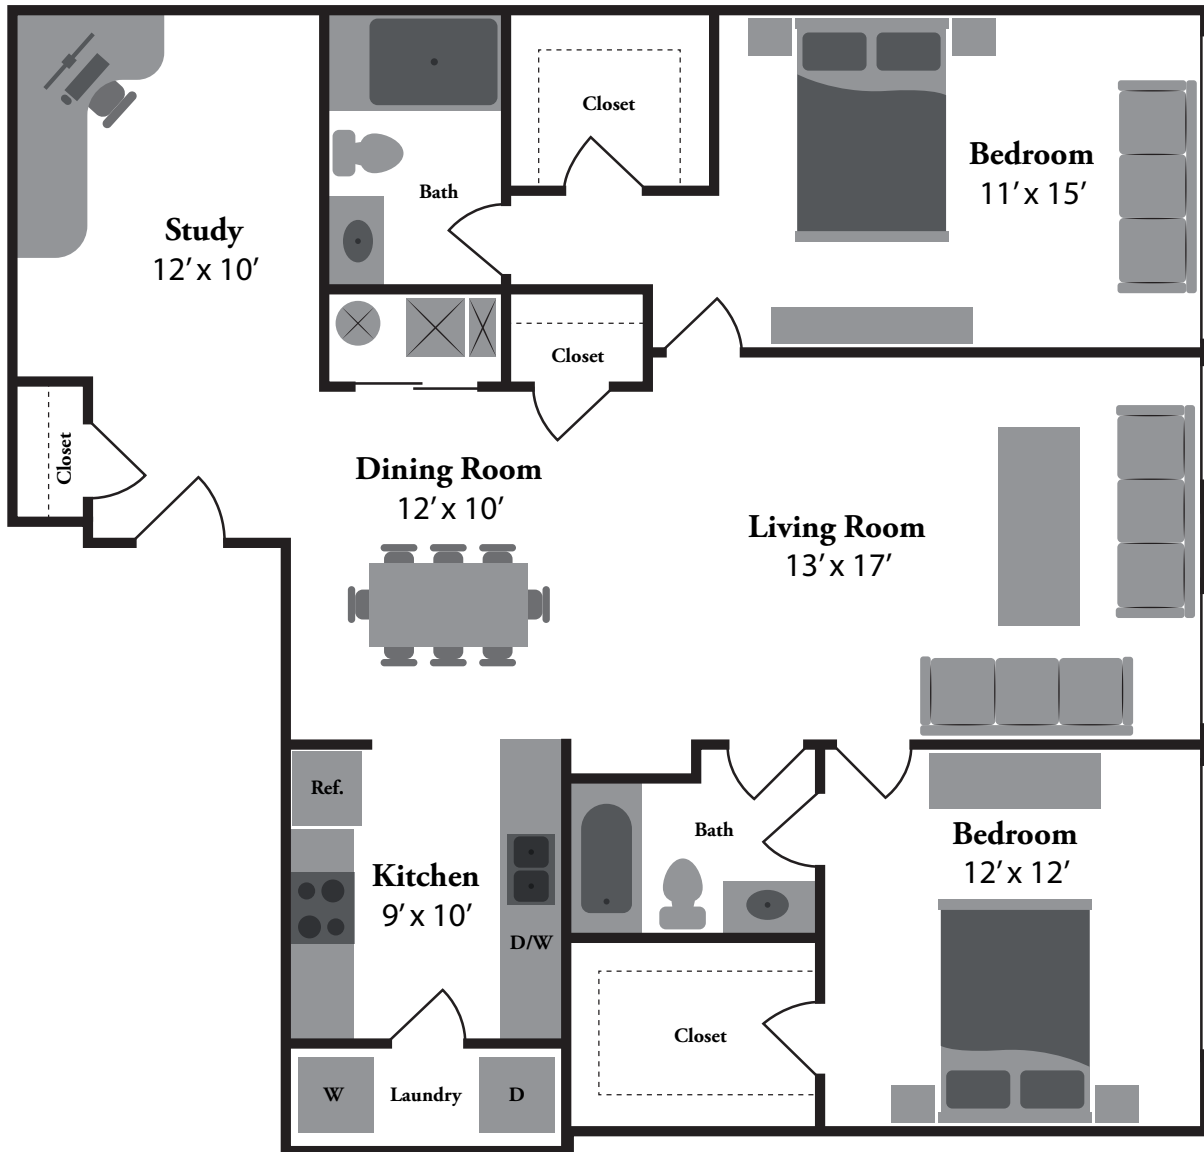

THE | RENAISSANCE

The Portofino - 2 bedroom + Den • 2 bath • 1,260 sq. ft.