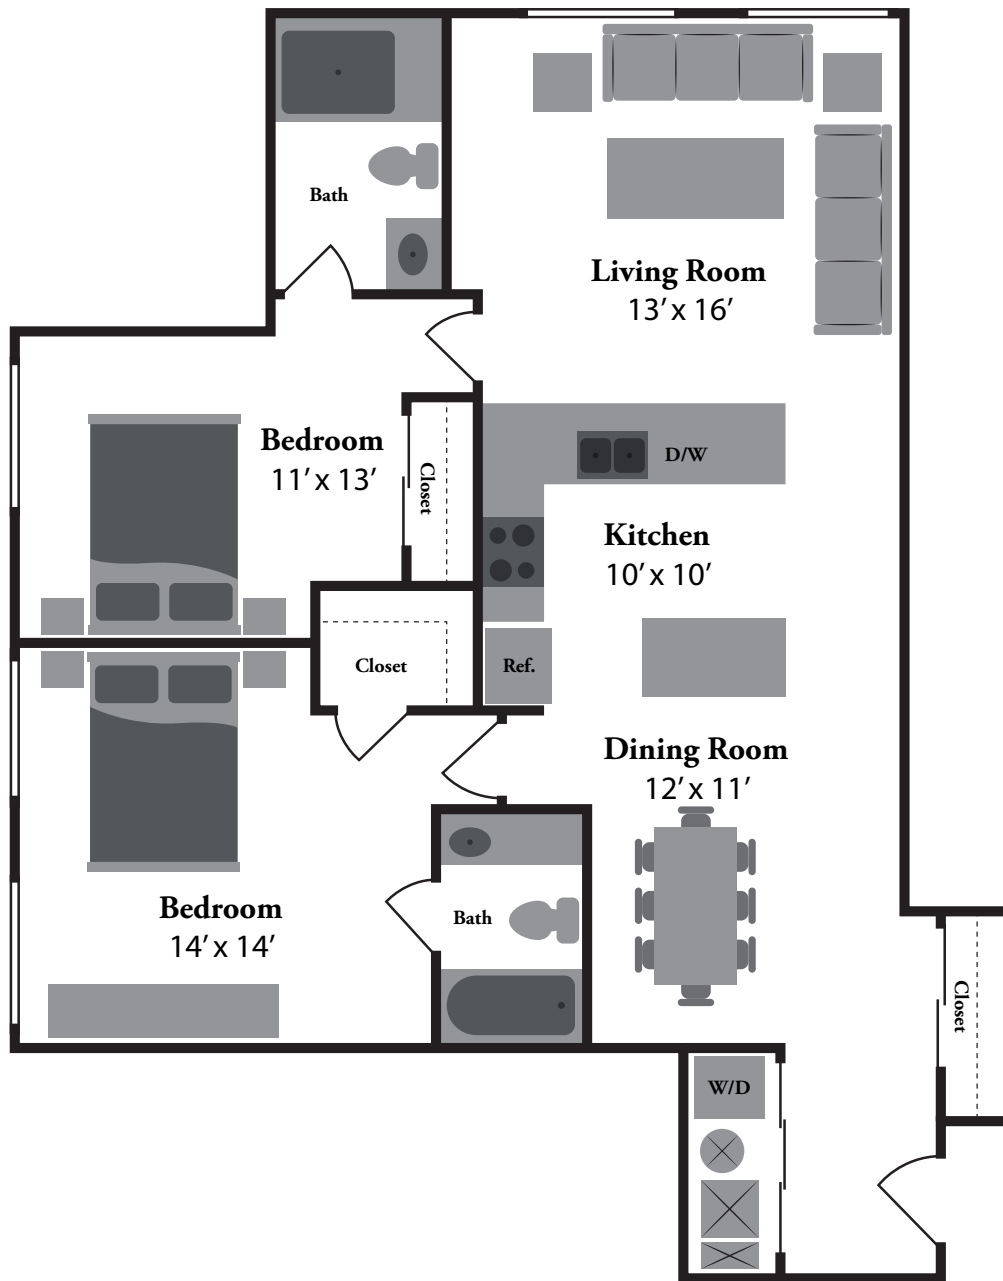

THE | RENAISSANCE

The Voltaire - 2 bedroom • 2 bath • 1,086 sq. ft.