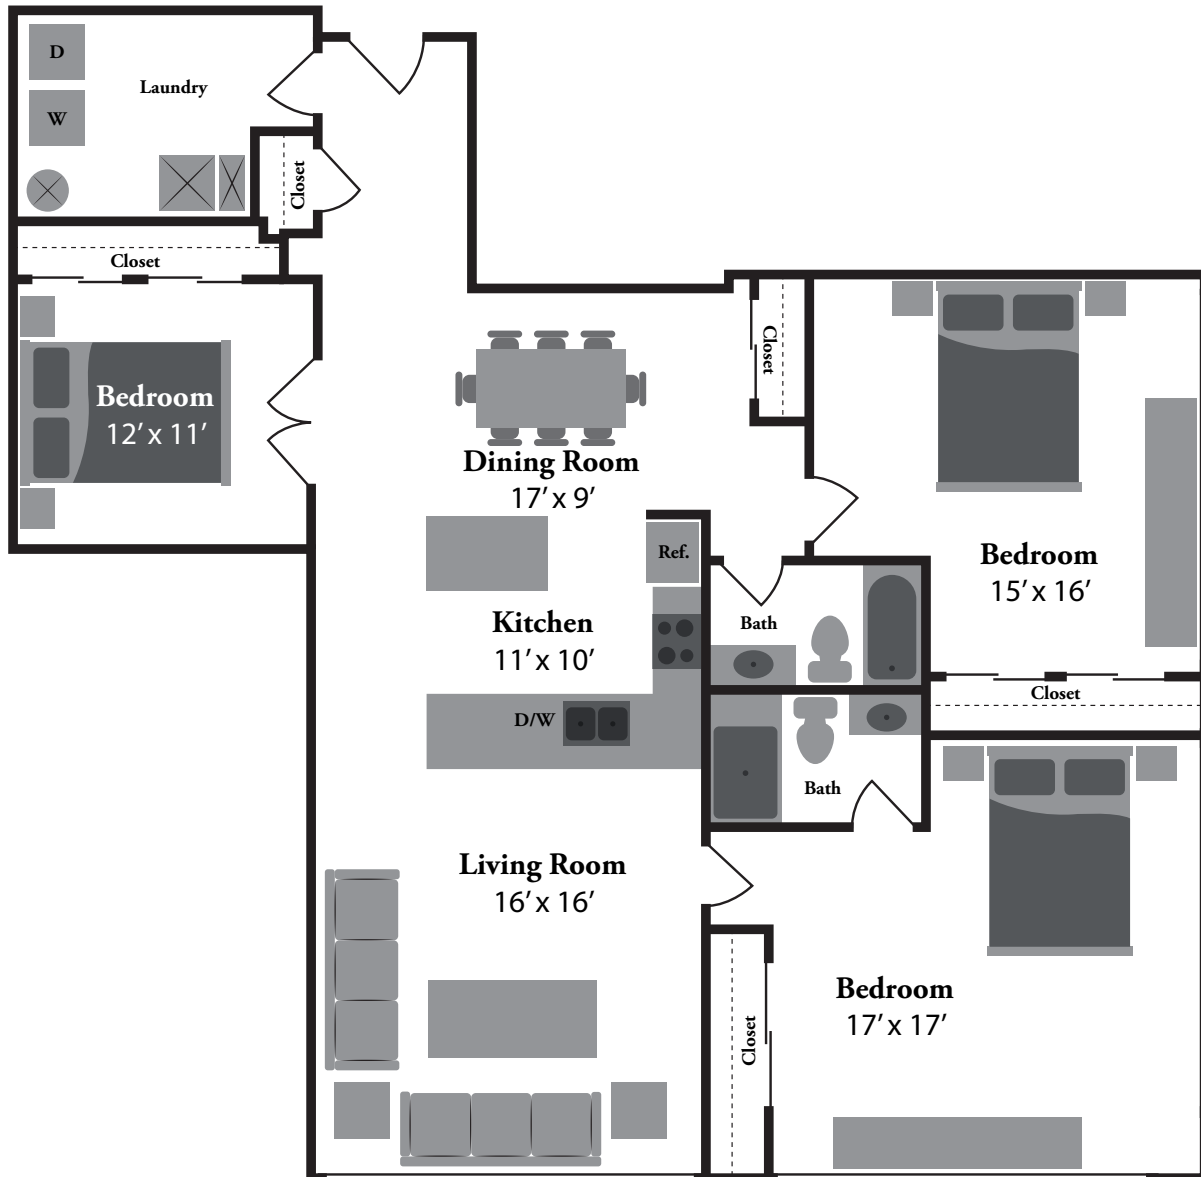

THE | RENAISSANCE

The Florence - 3 bedroom • 2 bath • 1,658 sq. ft.