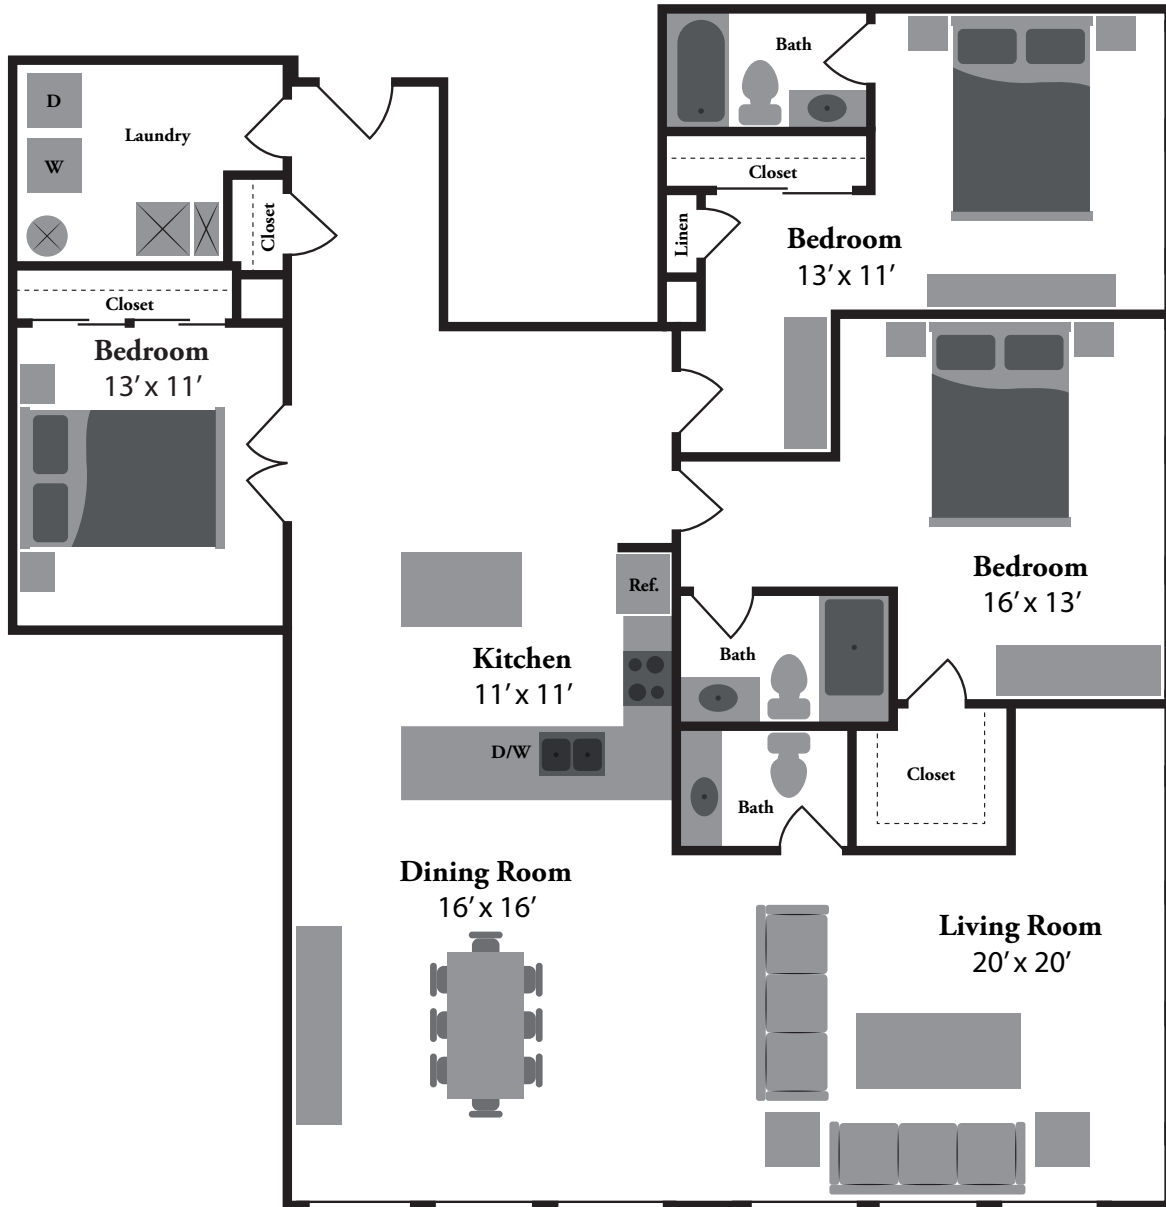

THE | RENAISSANCE

The Rome - 3 bedroom • 2 bath • 1,927 sq. ft.