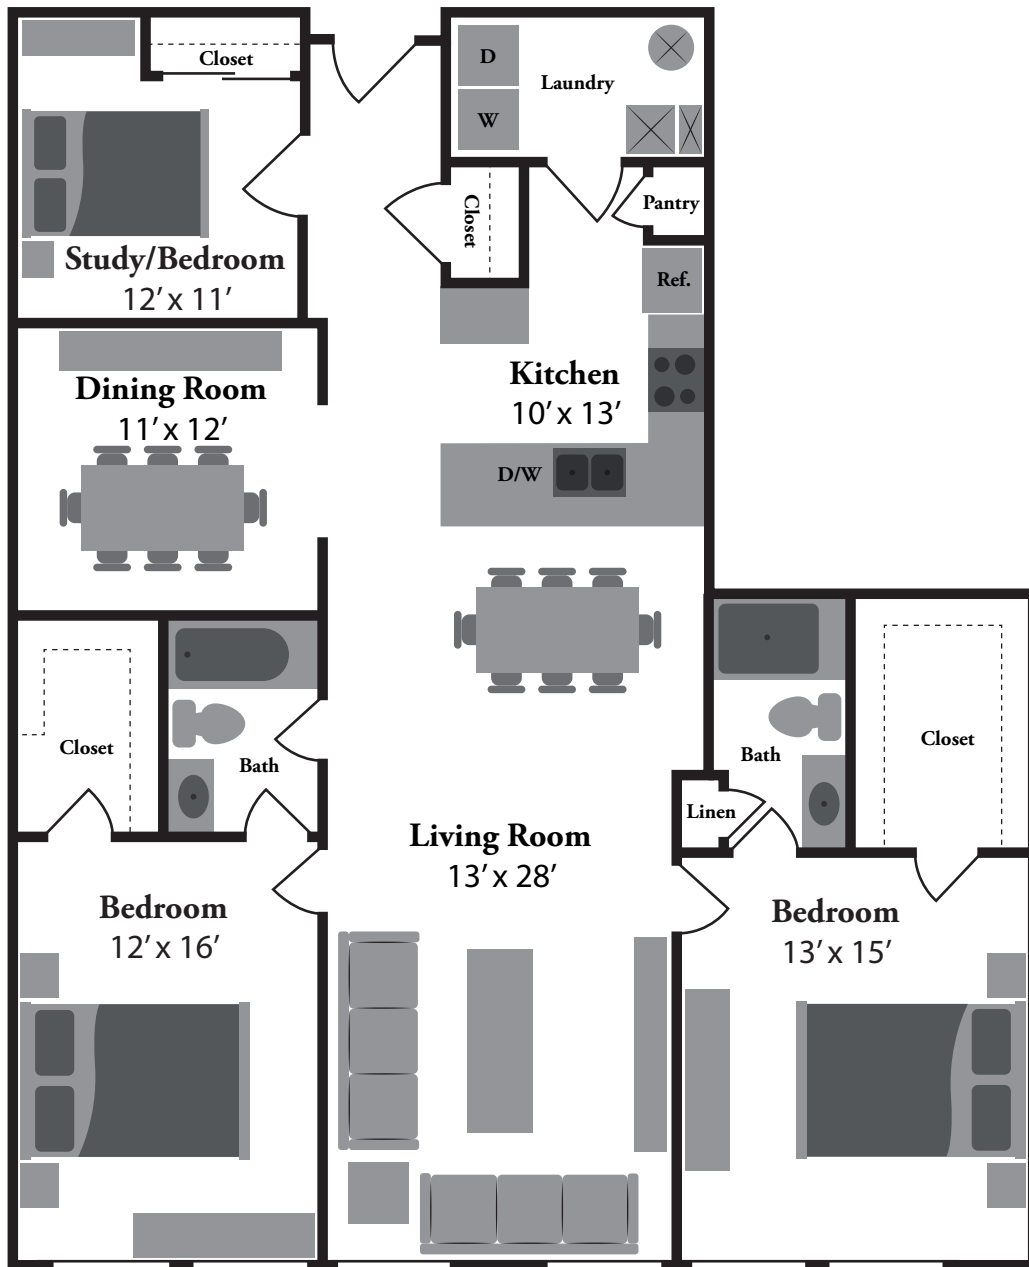

# THE | RENAISSANCE

**The Venice** - 3 bedroom • 2 bath • 1,576 sq. ft.