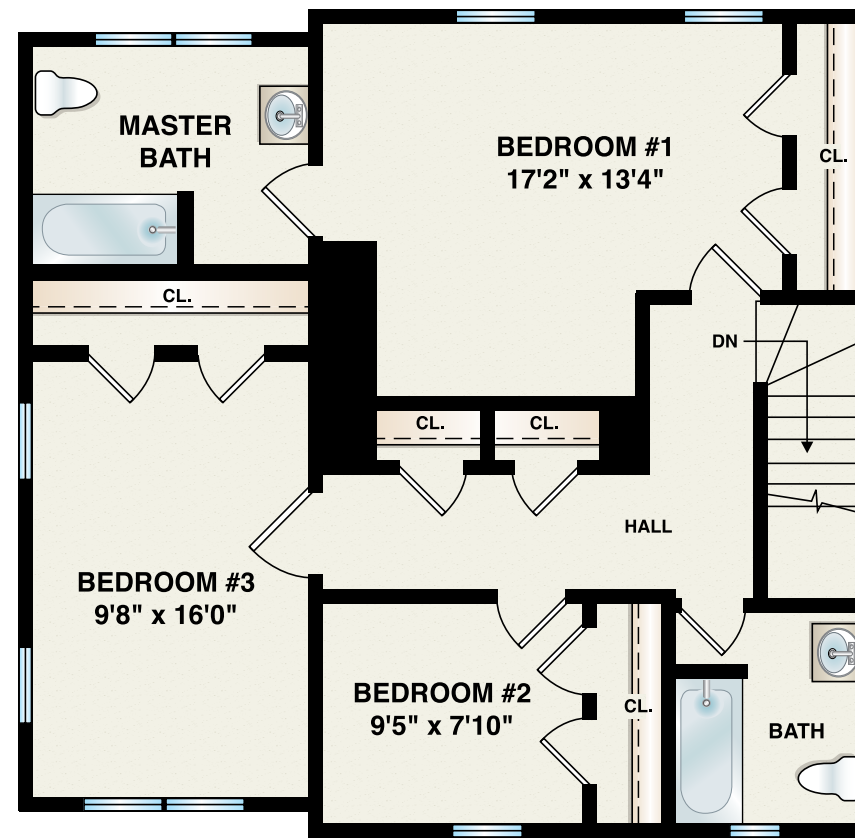

★ AT FORT MONMOUTH ★

Oceanport, NJ

LANDMARK LIVING AT
FORT MONMOUTH

WELCOME Home

Liberty Walk's newly renovated three-bedroom townhomes combine functional layouts and luxury. The living room and sunroom are perfect for relaxing with a cup of coffee in the morning or unwinding after a long day. Enjoy two stories of spacious living areas, ample closets for storage and a large master bedroom with en suite master bath.

FIRST FLOOR

SECOND FLOOR

APARTMENT FEATURES:

- 3 Bedrooms and 2.5 Baths
- Historically renovated
- Large townhome layouts
- Individual garages
- Ample windows for plenty of natural sunlight
- Newly renovated kitchens
- Newly renovated baths
- Hardwood floors throughout
- Basements with washer and dryer

★ Typical floor plan shown. All dimensions are approximate. Please see Leasing Consultant for details.