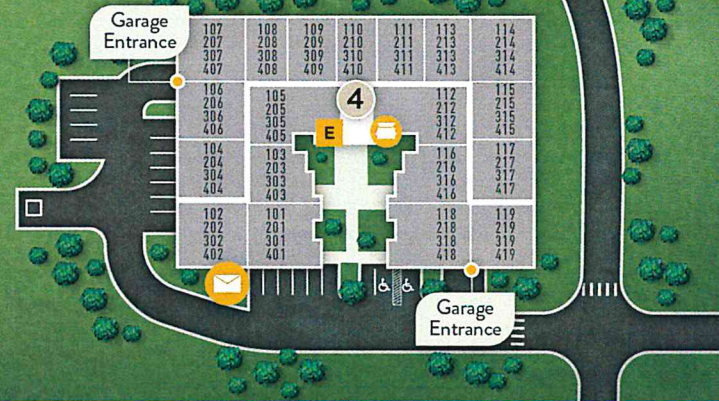

BEAUMONT

APARTMENTS

• LEGEND •

- OFFICE
- DOG PARK
- GREEN BELT AREA
- MAIL
- CLUBROOM (Lower Level)
- ELEVATORS
- FIRE PIT (Top Level)
- POOL
- CYBER CAFE (Top Level)
- GREAT ROOM (Top Level)
- FITNESS CENTER (Lower Level)
- SPA
- TRASH CHUTES