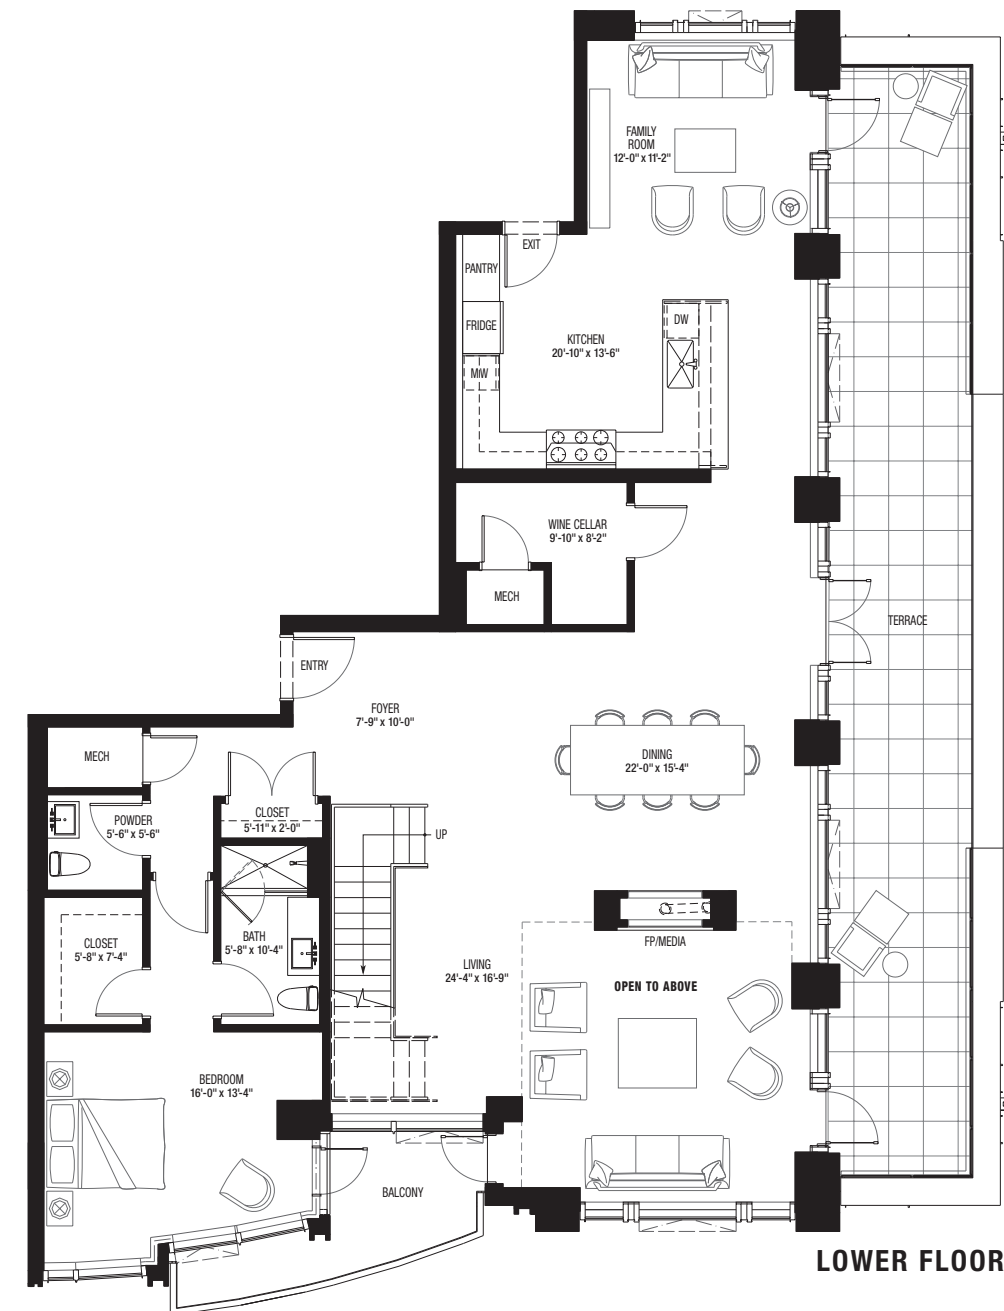

01 SERIES

PENTHOUSES

3 BEDROOM + DEN / 3.5 BATH

INTERIOR LIVING AREA 3,923 SF

EXTERIOR LIVING AREA 614 SF

TOTAL AREA 4,537 SF

FLOOR 31
NORTH TOWER

Floor plans are for illustrative purposes only. Actual square footage and apartment features may vary.

WWW.THEBRAVERNAPTS.COM

UPPER FLOOR

LOWER FLOOR