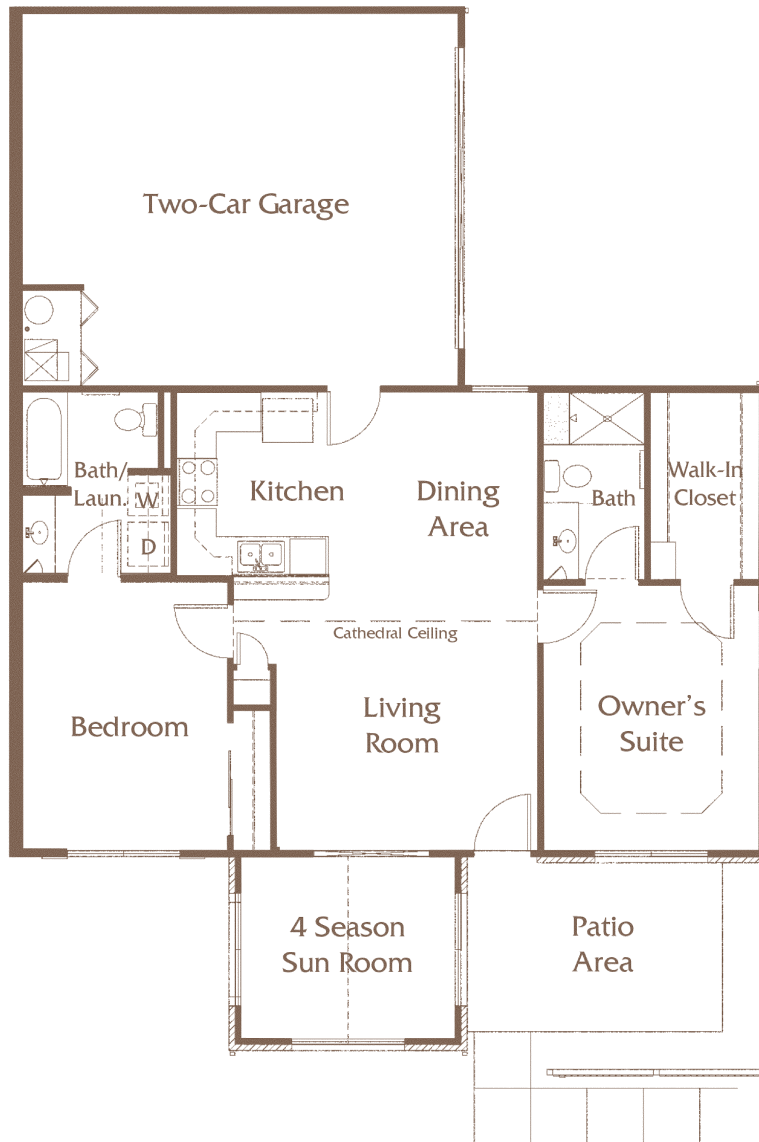

The Arlington Plus

- 2-Bedroom, 2-Bath ranch
- Open, spacious floor plan with dramatic cathedral ceiling
- Spacious, private owner's suite
- Huge walk-in closet
- Convenient laundry area
- 4 season sun room
- Private patio area
- Oversized, attached 2-car garage

Living Space.....1139 sq.ft.

Patio Area.....127 sq.ft.

Garage..... 480 sq.ft.

Total: 1,746 sq.ft.*

** Square footage is approximate*