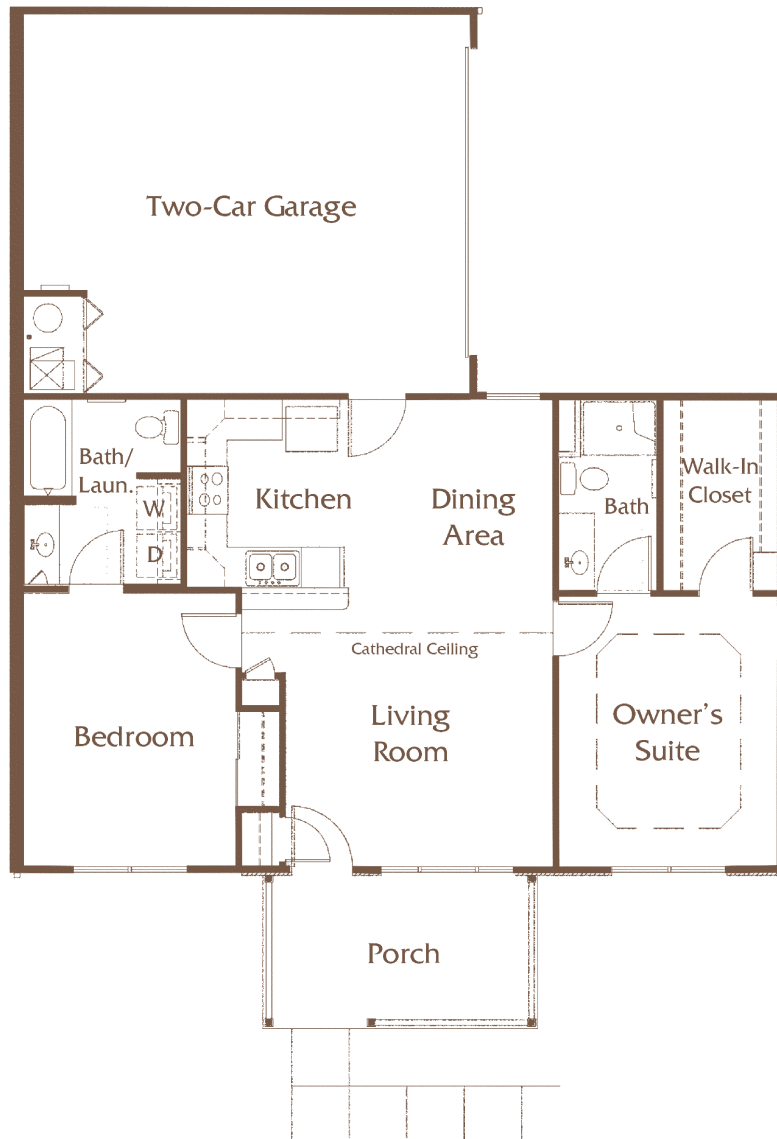

# The Arlington

- 2-Bedroom, 2-Bath ranch
- Open, spacious floor plan with dramatic cathedral ceiling
- Spacious, private owner's suite
- Huge walk-in closet
- Convenient laundry area
- Covered entry porch
- Oversized, attached 2-car garage

Living Space....1000 sq.ft.

Porch Area.....112 sq.ft.

Garage..... 480 sq.ft.

**Total: 1,592 sq.ft.\***

*\* Square footage is approximate*