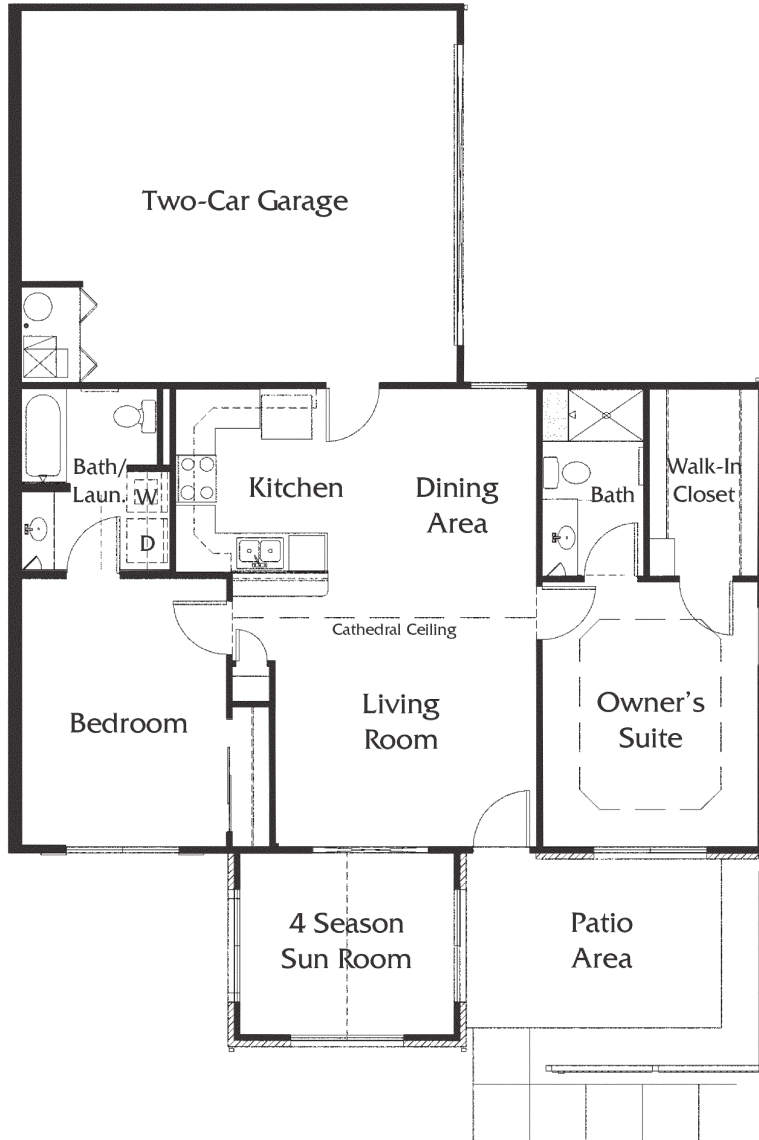

## OLYMPIC RESERVE

- 2-Bedroom, 2-Bath ranch
- Open, spacious floor plan with dramatic cathedral ceiling
- Spacious, private owner's suite
- Huge walk-in closet
- Convenient laundry area
- 4 season sun room
- Private patio area
- Oversized, attached 2-car garage

Living Space.....1139 sq.ft.

Patio Area.....127 sq.ft.

Garage..... 480 sq.ft.

**Total: 1,746 sq.ft.\***

*\* Square footage is approximate*