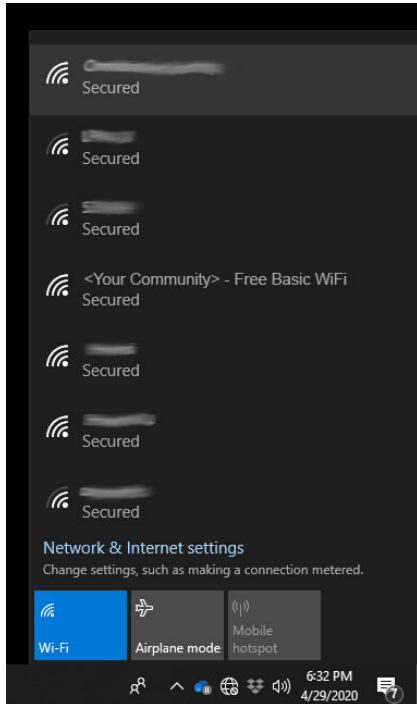

# BASIC WIFI

## Access Instructions

Follow the procedure below to connect to the property's free basic WIFI.

1. Open network settings on your computer or device to see available WIFI networks. select "<Your Community> - Free Basic Wifi."