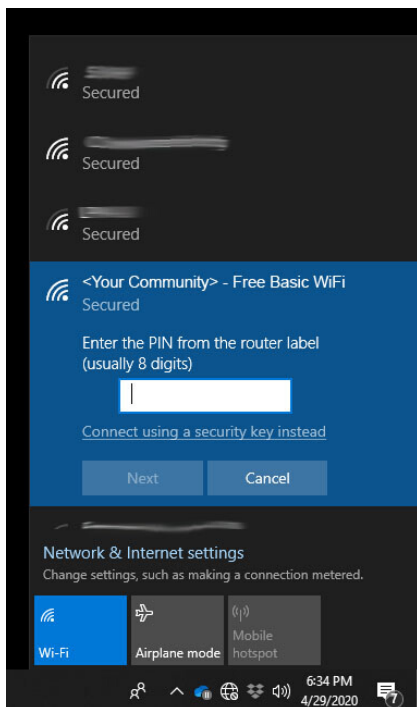

3. Click 'Next' or 'Connect.'