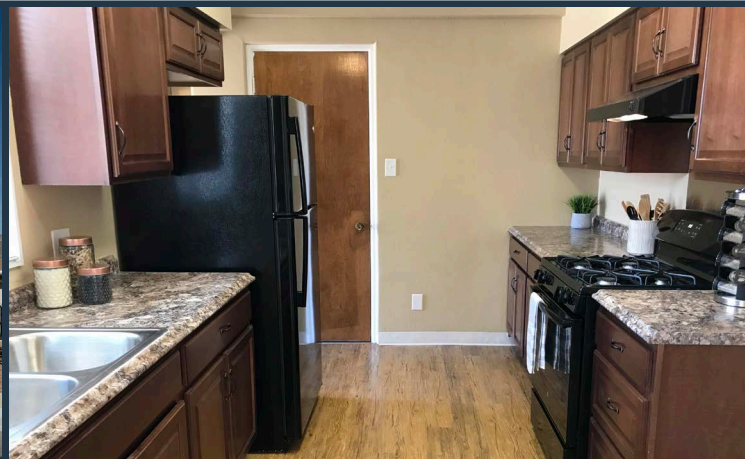

1000 Rock Island Ave | White Sands Missile Range, NM 88002

PLAYGROUNDS

FITNESS CENTER

SPLASH PARK

GATED ACCESS

**W**hite Sands Homes, located in scenic southern New Mexico, is a gated residential community offering rental homes to active duty Army families, as well as qualified military retirees, DOD civilian employees, contractors and general public applicants. Our modern three- and four-bedroom homes include fully-equipped kitchens, spacious master suites, garages, and fenced-in backyards. White Sands residents enjoy walkable neighborhoods with playgrounds, splash park, fitness center, dog park, and a calendar full of exciting resident activities and events—all ideally situated near the San Andres Mountains where endless outdoor adventures await! Let us welcome you home to exceptional living at White Sands Homes today.